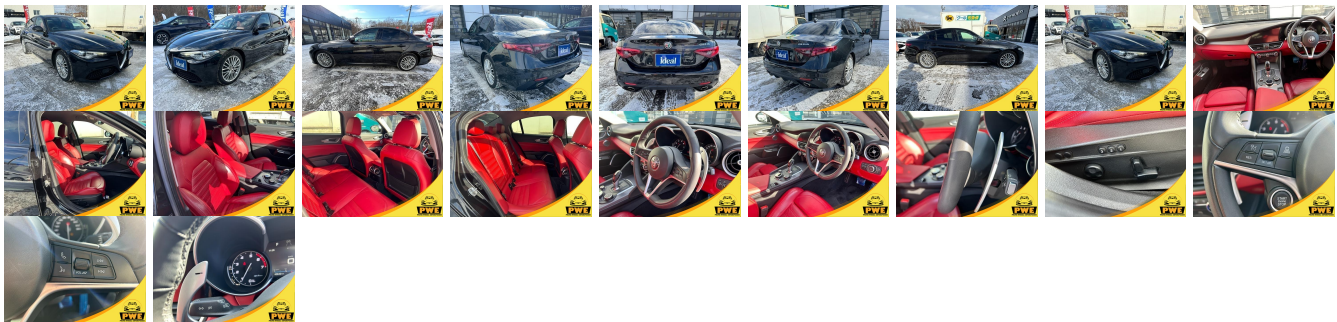

**Vehicle Information**

**PWE 6125**

ALFA ROMEO First Registration Year: 2019-05  
 Manufacture Year: 2019-05

|                         |                                  |                                |                  |
|-------------------------|----------------------------------|--------------------------------|------------------|
| <b>Model:</b> GIULIA    | <b>Chassis No:</b> ZAREAELN6K760 | <b>Transmission:</b> Automatic | <b>Exterior:</b> |
| <b>Grade:</b> 4.5       | <b>Engine:</b> GME T4            | <b>Mileage:</b> 45,700         | <b>Interior:</b> |
| <b>Fuel:</b> Petrol     | <b>Seats:</b> 5                  | <b>Engine Capacity:</b> 2,000  |                  |
| <b>Drive Train:</b> 2WD |                                  | <b>Color:</b> BLACK M          |                  |

**Vehicle Options:**

|                  |                        |                |              |
|------------------|------------------------|----------------|--------------|
| Pwr Steering     | Pwr Wind               | Pwr Mirrors    | Center Lock  |
| Air Cond         | Reverse Camera         | Pwr Slide Door | Easy Closer  |
| Cruise Control   | ABS                    | Air Bag        | Fog Lamps    |
| HID Head Lamps   | LED Head Lamps         | Spare Key      | Remote Key   |
| Push Start       | Seat Heater            | Pwr Seat       | Leather Seat |
| Floor Mat        | Sun Roof               | Alloy Wheels   | Grill Guard  |
| Rear Wiper       | Rear Spoiler           | Stereo         | Navi/TV      |
| Car CD           | Car MD                 | AUX            | Spare Tire   |
| Spare Tire Case  | Puncture Repairing Kit | Tool           | Jack         |
| Operators Manual | Maint. Record          |                |              |