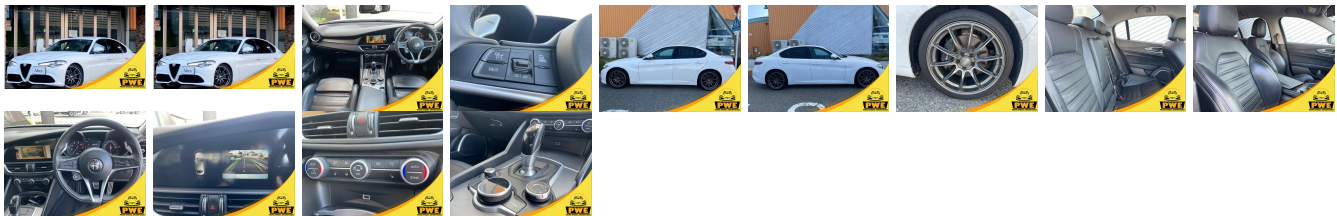

Vehicle Information

PWE 6126

ALFA ROMEO

First Registration Year: 2018-09
 Manufacture Year: 2018-09

Model: GIULIA **Chassis No:** ZAREAELN6K7617554 **Transmission:** Automatic **Exterior:**
Grade: 4.5 **Engine:** GME T4 **Mileage:** 69,800 **Interior:**
Fuel: Petrol **Seats:** 5 **Engine Capacity:** 2,000
Drive Train: 2WD **Color:** PEARL WHITE

Vehicle Options:

Pwr Steering	Pwr Wind	Pwr Mirrors	Center Lock
Air Cond	Reverse Camera	Pwr Slide Door	Easy Closer
Cruise Control	ABS	Air Bag	Fog Lamps
HID Head Lamps	LED Head Lamps	Spare Key	Remote Key
Push Start	Seat Heater	Pwr Seat	Leather Seat
Floor Mat	Sun Roof	Alloy Wheels	Grill Guard
Rear Wiper	Rear Spoiler	Stereo	Navi/TV
Car CD	Car MD	AUX	Spare Tire
Spare Tire Case	Puncture Repairing Kit	Tool	Jack
Operators Manual	Maint. Record		