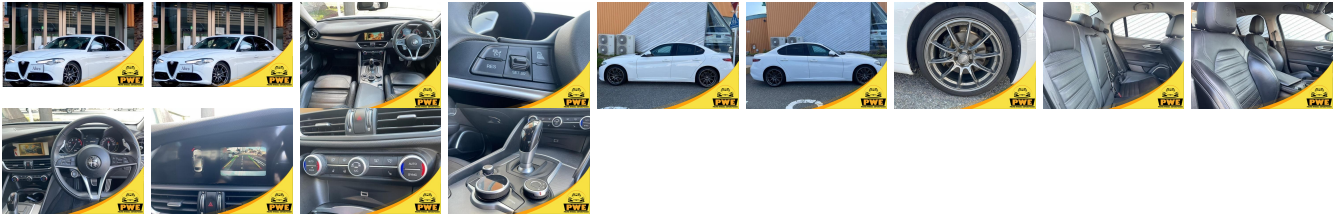

Vehicle Information

PWE 6126

ALFA ROMEO

First Registration Year: 2018-09
 Manufacture Year: 2018-09

Model: GIULIA **Chassis No:** ZAREAELN6K7611744 **Transmission:** Automatic **Exterior:**
Grade: 4.5 **Engine:** GME T4 **Mileage:** 69,800 **Interior:**
Fuel: Petrol **Seats:** 5 **Engine Capacity:** 2,000
Drive Train: 2WD **Color:** PEARL WHITE

Vehicle Options:

Pwr Steering	Pwr Wind	Pwr Mirrors	Center Lock
Air Cond	Reverse Camera	Pwr Slide Door	Easy Closer
Cruise Control	ABS	Air Bag	Fog Lamps
HID Head Lamps	LED Head Lamps	Spare Key	Remote Key
Push Start	Seat Heater	Pwr Seat	Leather Seat
Floor Mat	Sun Roof	Alloy Wheels	Grill Guard
Rear Wiper	Rear Spoiler	Stereo	Navi/TV
Car CD	Car MD	AUX	Spare Tire
Spare Tire Case	Puncture Repairing Kit	Tool	Jack
Operators Manual	Maint. Record		