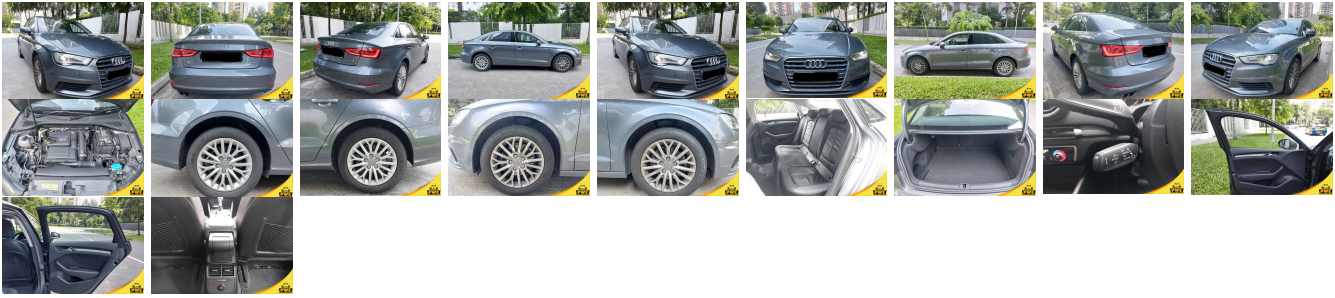

Vehicle Information

PWE 1683

AUDI

First Registration Year: 2014-11
Manufacture Year: 2014-11

Model: A3 SEDAN **Chassis No:** WAUZZZ8V2F1**F*** **Transmission:** Automatic **Exterior:**
Grade: 4.5 **Engine:** **Mileage:** 130,550 **Interior:**
Fuel: Petrol **Seats:** 4 **Engine Capacity:** 1,500
Drive Train: 2WD **Color:** GRAY

Vehicle Options:

Pwr Steering	Pwr Wind	Pwr Mirrors	Center Lock
Air Cond	Reverse Camera	Pwr Slide Door	Easy Closer
Cruise Control	ABS	Air Bag	Fog Lamps
HID Head Lamps	LED Head Lamps	Spare Key	Remote Key
Push Start	Seat Heater	Pwr Seat	Leather Seat
Floor Mat	Sun Roof	Alloy Wheels	Grill Guard
Rear Wiper	Rear Spoiler	Stereo	Navi/TV
Car CD	Car MD	AUX	Spare Tire
Spare Tire Case	Puncture Repairing Kit	Tool	Jack
Operators Manual	Maint. Record		