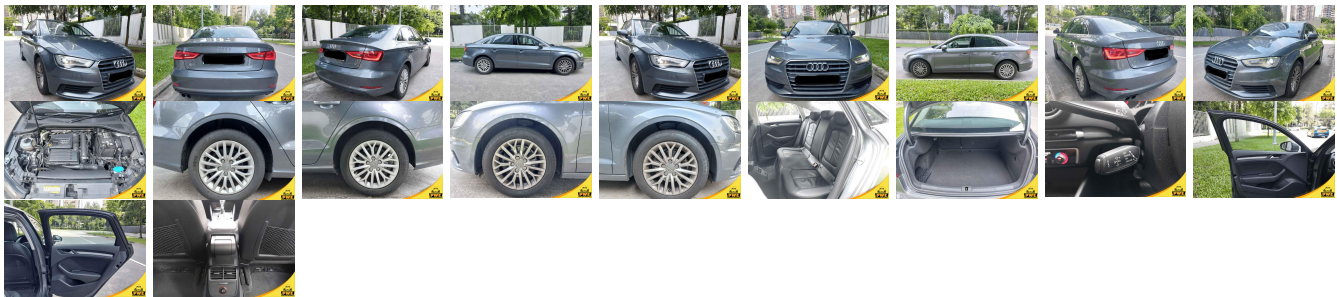

Vehicle Information

PWE 1683

AUDI **First Registration Year:** 2014-11
Manufacture Year: 2014-11

Model: A3 SEDAN **Chassis No:** WAUZZZ8V2F1****Transmission:** Automatic **Exterior:**
Grade: 4.5 **Engine:** **Mileage:** 130,550 **Interior:**
Fuel: Petrol **Seats:** 4 **Engine Capacity:** 1,500
Drive Train: 2WD **Color:** GRAY

Vehicle Options:

Pwr Steering	Pwr Wind	Pwr Mirrors	Center Lock
Air Cond	Reverse Camera	Pwr Slide Door	Easy Closer
Cruise Control	ABS	Air Bag	Fog Lamps
HID Head Lamps	LED Head Lamps	Spare Key	Remote Key
Push Start	Seat Heater	Pwr Seat	Leather Seat
Floor Mat	Sun Roof	Alloy Wheels	Grill Guard
Rear Wiper	Rear Spoiler	Stereo	Navi/TV
Car CD	Car MD	AUX	Spare Tire
Spare Tire Case	Puncture Repairing Kit	Tool	Jack
Operators Manual	Maint. Record		