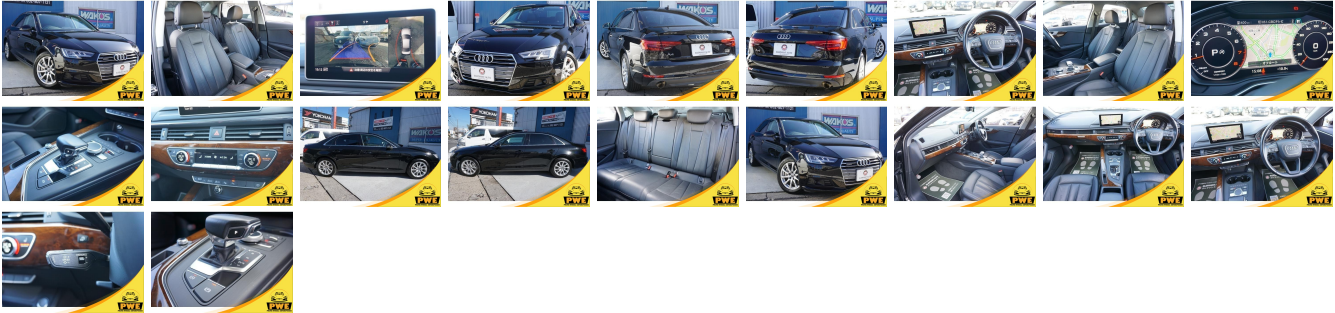

Vehicle Information

PWE 1290

AUDI **First Registration Year:** 2016-12
Manufacture Year: 2016-12

Model: A4 2.0TFSI QUATTRO **Chassis No:** WAUZZZF49HA080001 **Transmission:** Automatic **Exterior:**
Grade: 4.5 **Engine:** **Mileage:** 97,779 **Interior:**
Fuel: Petrol **Seats:** 5 **Engine Capacity:** 2,000
Drive Train: 2WD **Color:** BLACK

Vehicle Options:

Pwr Steering	Pwr Wind	Pwr Mirrors	Center Lock
Air Cond	Reverse Camera	Pwr Slide Door	Easy Closer
Cruise Control	ABS	Air Bag	Fog Lamps
HID Head Lamps	LED Head Lamps	Spare Key	Remote Key
Push Start	Seat Heater	Pwr Seat	Leather Seat
Floor Mat	Sun Roof	Alloy Wheels	Grill Guard
Rear Wiper	Rear Spoiler	Stereo	Navi/TV
Car CD	Car MD	AUX	Spare Tire
Spare Tire Case	Puncture Repairing Kit	Tool	Jack
Operators Manual	Maint. Record		