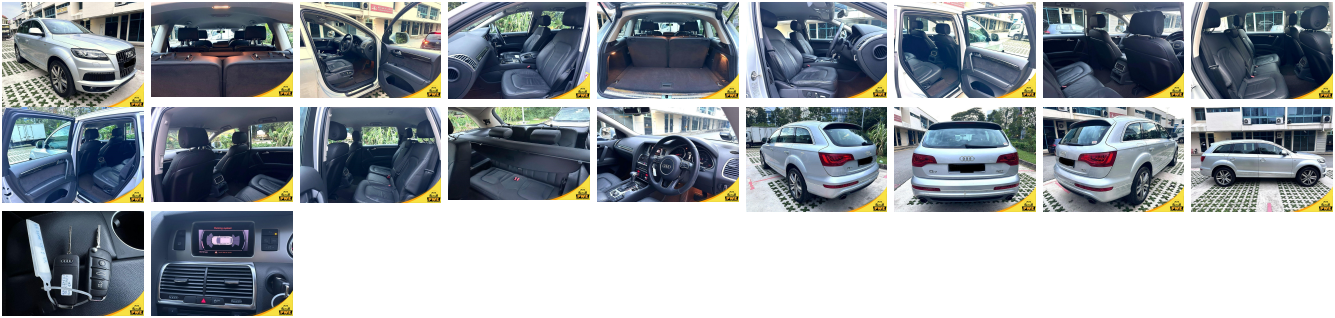

Vehicle Information

PWE 1686

AUDI

First Registration Year: 2013-11
Manufacture Year: 2013-11

Model: Q7 **Chassis No:** WAUZZZ4L0DD*11**** **Transmission:** Automatic **Exterior:**
Grade: 4.5 **Engine:** **Mileage:** 76,500 **Interior:**
Fuel: Petrol **Seats:** 7 **Engine Capacity:** 3,000
Drive Train: 2WD **Color:** SILVER

Vehicle Options:

Pwr Steering	Pwr Wind	Pwr Mirrors	Center Lock
Air Cond	Reverse Camera	Pwr Slide Door	Easy Closer
Cruise Control	ABS	Air Bag	Fog Lamps
HID Head Lamps	LED Head Lamps	Spare Key	Remote Key
Push Start	Seat Heater	Pwr Seat	Leather Seat
Floor Mat	Sun Roof	Alloy Wheels	Grill Guard
Rear Wiper	Rear Spoiler	Stereo	Navi/TV
Car CD	Car MD	AUX	Spare Tire
Spare Tire Case	Puncture Repairing Kit	Tool	Jack
Operators Manual	Maint. Record		