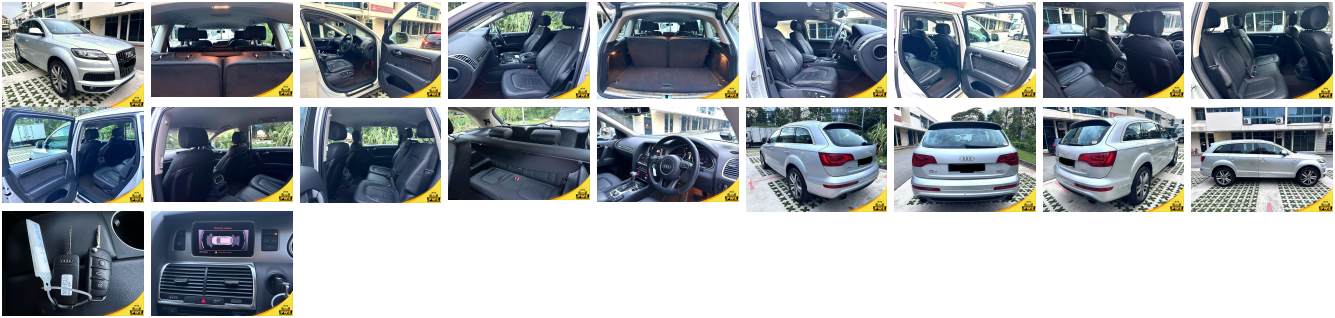

## Vehicle Information

PWE 1686

AUDI

**First Registration Year:** 2013-11  
**Manufacture Year:** 2013-11

**Model:** Q7      **Chassis No:** WAUZZZ4L0DD\*11\*\*\*\*      **Transmission:** Automatic      **Exterior:**  
**Grade:** 4.5      **Engine:**      **Mileage:** 76,500      **Interior:**  
**Fuel:** Petrol      **Seats:** 7      **Engine Capacity:** 3,000  
**Drive Train:** 2WD      **Color:** SILVER

## Vehicle Options:

Pwr Steering	Pwr Wind	Pwr Mirrors	Center Lock
Air Cond	Reverse Camera	Pwr Slide Door	Easy Closer
Cruise Control	ABS	Air Bag	Fog Lamps
HID Head Lamps	LED Head Lamps	Spare Key	Remote Key
Push Start	Seat Heater	Pwr Seat	Leather Seat
Floor Mat	Sun Roof	Alloy Wheels	Grill Guard
Rear Wiper	Rear Spoiler	Stereo	Navi/TV
Car CD	Car MD	AUX	Spare Tire
Spare Tire Case	Puncture Repairing Kit	Tool	Jack
Operators Manual	Maint. Record		