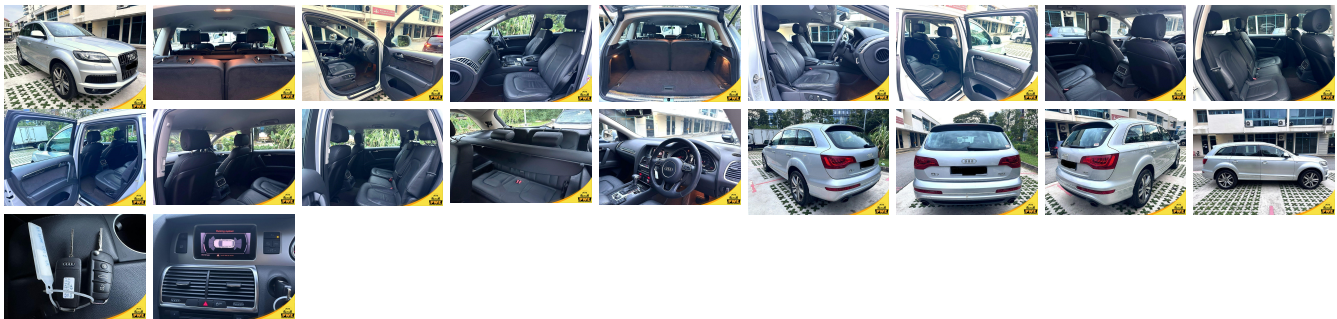

Vehicle Information

PWE 1686

AUDI **First Registration Year:** 2013-11
Manufacture Year: 2013-11

Model: Q7 **Chassis No:** WAUZZZ4L0DD* **Transmission:** Automatic **Exterior:**
Grade: 4.5 **Engine:** **Mileage:** 76,500 **Interior:**
Fuel: Petrol **Seats:** 7 **Engine Capacity:** 3,000
Drive Train: 2WD **Color:** SILVER

Vehicle Options:

Pwr Steering	Pwr Wind	Pwr Mirrors	Center Lock
Air Cond	Reverse Camera	Pwr Slide Door	Easy Closer
Cruise Control	ABS	Air Bag	Fog Lamps
HID Head Lamps	LED Head Lamps	Spare Key	Remote Key
Push Start	Seat Heater	Pwr Seat	Leather Seat
Floor Mat	Sun Roof	Alloy Wheels	Grill Guard
Rear Wiper	Rear Spoiler	Stereo	Navi/TV
Car CD	Car MD	AUX	Spare Tire
Spare Tire Case	Puncture Repairing Kit	Tool	Jack
Operators Manual	Maint. Record		