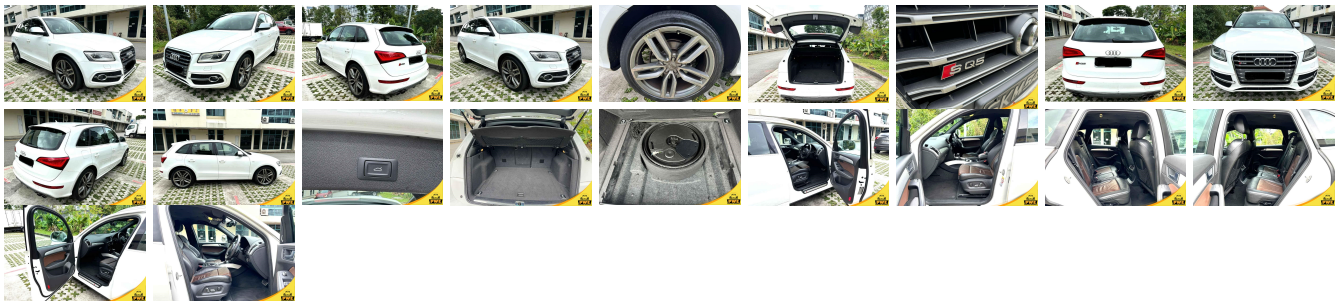

Vehicle Information

PWE 1682

AUDI **First Registration Year:** 2014-03
Manufacture Year: 2014-03

Model: SQ5 TFSI QUATTRO **Chassis No:** WAUZZZ8R6EA*⁹**** **Transmission:** Automatic **Exterior:**
Grade: 4.5 **Engine:** **Mileage:** 84,700 **Interior:**
Fuel: Petrol **Seats:** 5 **Engine Capacity:** 3,000
Drive Train: 4WD **Color:** WHITE

Vehicle Options:

Pwr Steering	Pwr Wind	Pwr Mirrors	Center Lock
Air Cond	Reverse Camera	Pwr Slide Door	Easy Closer
Cruise Control	ABS	Air Bag	Fog Lamps
HID Head Lamps	LED Head Lamps	Spare Key	Remote Key
Push Start	Seat Heater	Pwr Seat	Leather Seat
Floor Mat	Sun Roof	Alloy Wheels	Grill Guard
Rear Wiper	Rear Spoiler	Stereo	Navi/TV
Car CD	Car MD	AUX	Spare Tire
Spare Tire Case	Puncture Repairing Kit	Tool	Jack
Operators Manual	Maint. Record		