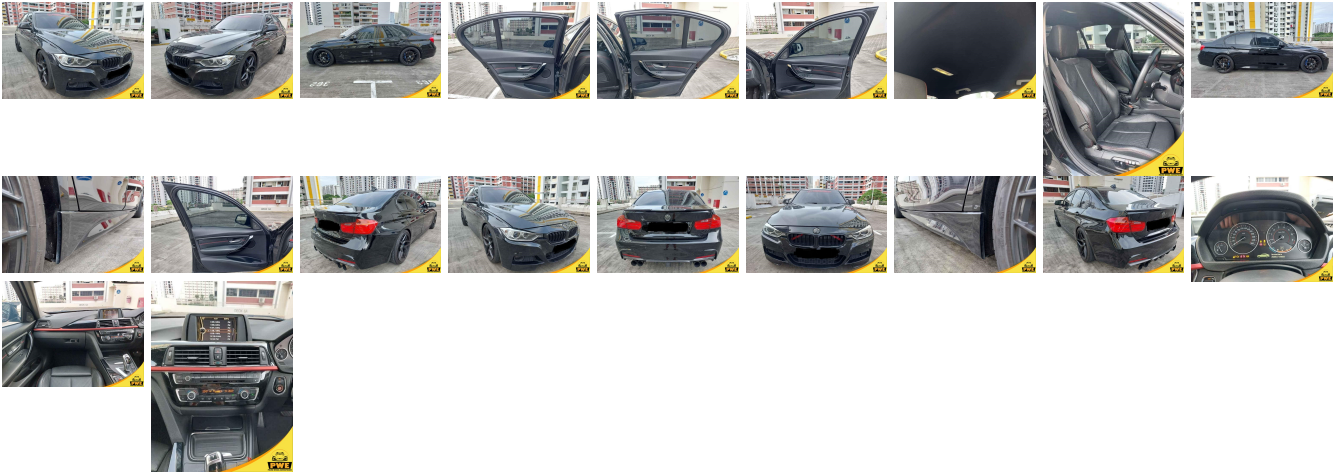

Vehicle Information

PWE 1674

BMW

First Registration Year: 2013-05
Manufacture Year: 2013-05

Model:	3 SERIES	Chassis No:	WBA3A12080J***F**	Transmission:	Automatic	Exterior:
Grade:	4.5	Engine:		Mileage:	77,000	Interior:
Fuel:	Petrol	Seats:	5	Engine Capacity:	1,600	
Drive Train:	2WD			Color:	BLACK	

Vehicle Options:

Pwr Steering	Pwr Wind	Pwr Mirrors	Center Lock
Air Cond	Reverse Camera	Pwr Slide Door	Easy Closer
Cruise Control	ABS	Air Bag	Fog Lamps
HID Head Lamps	LED Head Lamps	Spare Key	Remote Key
Push Start	Seat Heater	Pwr Seat	Leather Seat
Floor Mat	Sun Roof	Alloy Wheels	Grill Guard
Rear Wiper	Rear Spoiler	Stereo	Navi/TV
Car CD	Car MD	AUX	Spare Tire
Spare Tire Case	Puncture Repairing Kit	Tool	Jack
Operators Manual	Maint. Record		