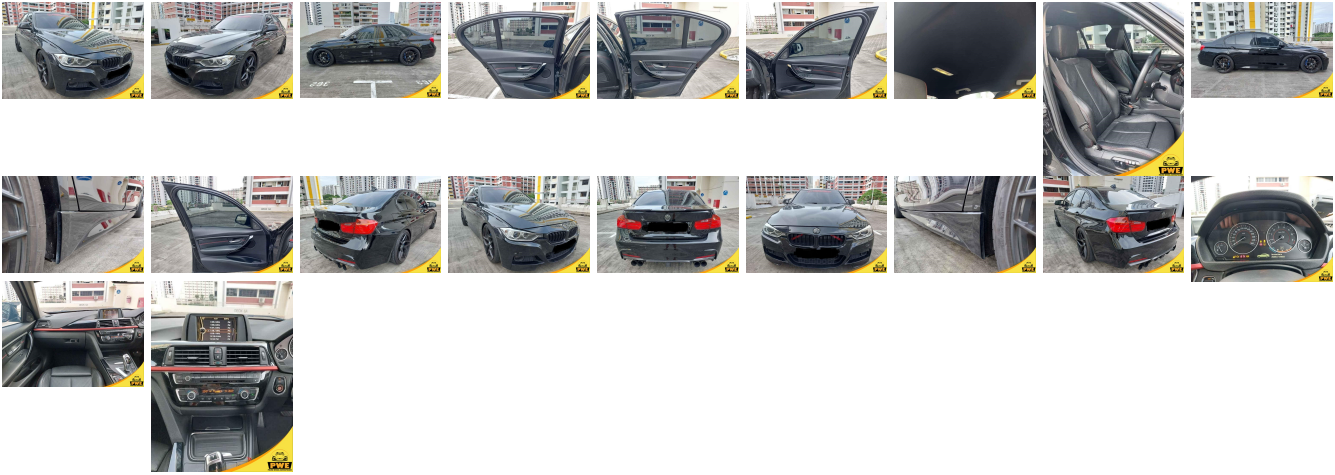

Vehicle Information

PWE 1674

BMW

First Registration Year: 2013-05
Manufacture Year: 2013-05

Model:	3 SERIES	Chassis No:	WBA3A12080J***F**	Transmission:	Automatic	Exterior:	
Grade:	4.5	Engine:		Mileage:	77,000	Interior:	
Fuel:	Petrol	Seats:	5	Engine Capacity:	1,600		
Drive Train:	2WD			Color:	BLACK		

Vehicle Options:

Pwr Steering	Pwr Wind	Pwr Mirrors	Center Lock
Air Cond	Reverse Camera	Pwr Slide Door	Easy Closer
Cruise Control	ABS	Air Bag	Fog Lamps
HID Head Lamps	LED Head Lamps	Spare Key	Remote Key
Push Start	Seat Heater	Pwr Seat	Leather Seat
Floor Mat	Sun Roof	Alloy Wheels	Grill Guard
Rear Wiper	Rear Spoiler	Stereo	Navi/TV
Car CD	Car MD	AUX	Spare Tire
Spare Tire Case	Puncture Repairing Kit	Tool	Jack
Operators Manual	Maint. Record		