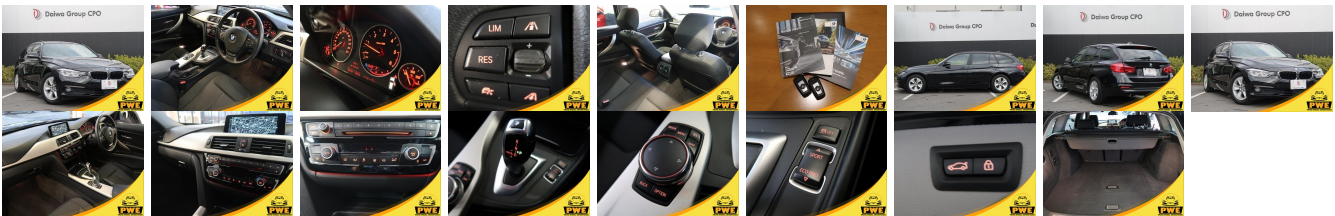

Vehicle Information

PWE 1299

BMW **First Registration Year:** 2016-03
Manufacture Year: 2016-03

Model: 3 SERIES 320D **Chassis No:** WBA8L32020K58 **Transmission:** Automatic **Exterior:**
Grade: 4.5 **Engine:** **Mileage:** 110,000 **Interior:**
Fuel: Diesel **Seats:** 5 **Engine Capacity:** 2,000
Drive Train: 2WD **Color:** BLACK

Vehicle Options:

Pwr Steering	Pwr Wind	Pwr Mirrors	Center Lock
Air Cond	Reverse Camera	Pwr Slide Door	Easy Closer
Cruise Control	ABS	Air Bag	Fog Lamps
HID Head Lamps	LED Head Lamps	Spare Key	Remote Key
Push Start	Seat Heater	Pwr Seat	Leather Seat
Floor Mat	Sun Roof	Alloy Wheels	Grill Guard
Rear Wiper	Rear Spoiler	Stereo	Navi/TV
Car CD	Car MD	AUX	Spare Tire
Spare Tire Case	Puncture Repairing Kit	Tool	Jack
Operators Manual	Maint. Record		