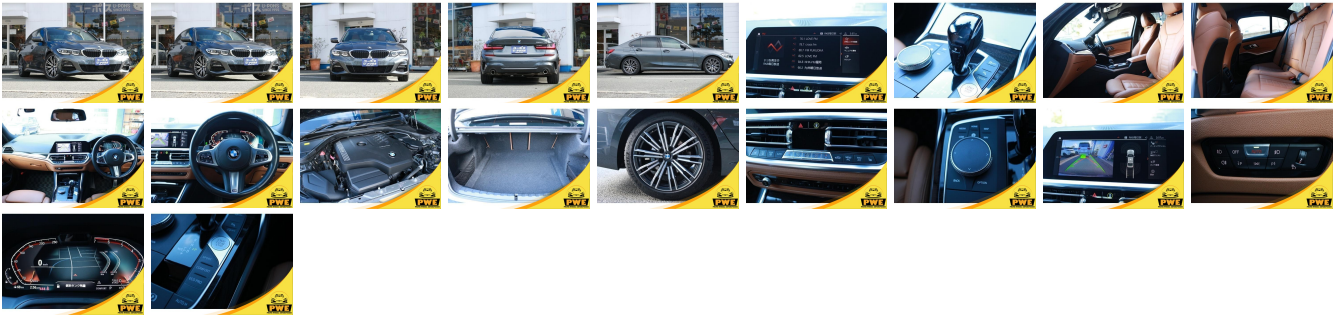

Vehicle Information

PWE 1300

BMW

First Registration Year: 2019-03
Manufacture Year: 2019-03

Model: 3 SERIES 320i M-SPORT **Chassis No:** WBA5F72040AD67331 **Transmission:** Automatic **Exterior:**
Grade: 4.5 **Engine:** **Mileage:** 70,483 **Interior:**
Fuel: Petrol **Seats:** 5 **Engine Capacity:** 2,000
Drive Train: 2WD **Color:** GRAY M

Vehicle Options:

Pwr Steering	Pwr Wind	Pwr Mirrors	Center Lock
Air Cond	Reverse Camera	Pwr Slide Door	Easy Closer
Cruise Control	ABS	Air Bag	Fog Lamps
HID Head Lamps	LED Head Lamps	Spare Key	Remote Key
Push Start	Seat Heater	Pwr Seat	Leather Seat
Floor Mat	Sun Roof	Alloy Wheels	Grill Guard
Rear Wiper	Rear Spoiler	Stereo	Navi/TV
Car CD	Car MD	AUX	Spare Tire
Spare Tire Case	Puncture Repairing Kit	Tool	Jack
Operators Manual	Maint. Record		