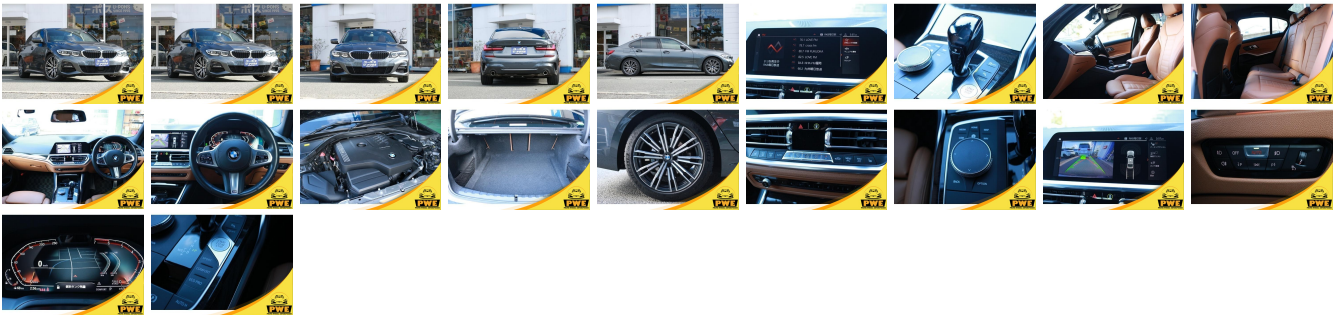

Vehicle Information

PWE 1300

BMW **First Registration Year:** 2019-03
Manufacture Year: 2019-03

Model: 3 SERIES 320i M-SPORT **Chassis No:** WBA5F72040AD6 **Transmission:** Automatic **Exterior:**
Grade: 4.5 **Engine:** **Mileage:** 70,483 **Interior:**
Fuel: Petrol **Seats:** 5 **Engine Capacity:** 2,000
Drive Train: 2WD **Color:** GRAY M

Vehicle Options:

Pwr Steering	Pwr Wind	Pwr Mirrors	Center Lock
Air Cond	Reverse Camera	Pwr Slide Door	Easy Closer
Cruise Control	ABS	Air Bag	Fog Lamps
HID Head Lamps	LED Head Lamps	Spare Key	Remote Key
Push Start	Seat Heater	Pwr Seat	Leather Seat
Floor Mat	Sun Roof	Alloy Wheels	Grill Guard
Rear Wiper	Rear Spoiler	Stereo	Navi/TV
Car CD	Car MD	AUX	Spare Tire
Spare Tire Case	Puncture Repairing Kit	Tool	Jack
Operators Manual	Maint. Record		