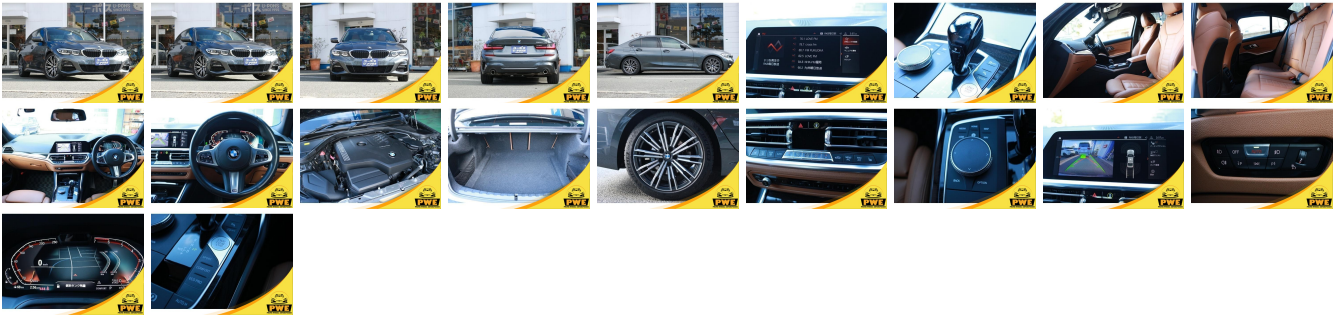

## Vehicle Information

PWE 1300

BMW

**First Registration Year:** 2019-03  
**Manufacture Year:** 2019-03

**Model:** 3 SERIES 320i M-SPORT    **Chassis No:** WBA5F72040AD673311    **Transmission:** Automatic    **Exterior:**  
**Grade:** 4.5    **Engine:**    **Mileage:** 70,483    **Interior:**  
**Fuel:** Petrol    **Seats:** 5    **Engine Capacity:** 2,000  
**Drive Train:** 2WD    **Color:** GRAY M

## Vehicle Options:

Pwr Steering	Pwr Wind	Pwr Mirrors	Center Lock
Air Cond	Reverse Camera	Pwr Slide Door	Easy Closer
Cruise Control	ABS	Air Bag	Fog Lamps
HID Head Lamps	LED Head Lamps	Spare Key	Remote Key
Push Start	Seat Heater	Pwr Seat	Leather Seat
Floor Mat	Sun Roof	Alloy Wheels	Grill Guard
Rear Wiper	Rear Spoiler	Stereo	Navi/TV
Car CD	Car MD	AUX	Spare Tire
Spare Tire Case	Puncture Repairing Kit	Tool	Jack
Operators Manual	Maint. Record		