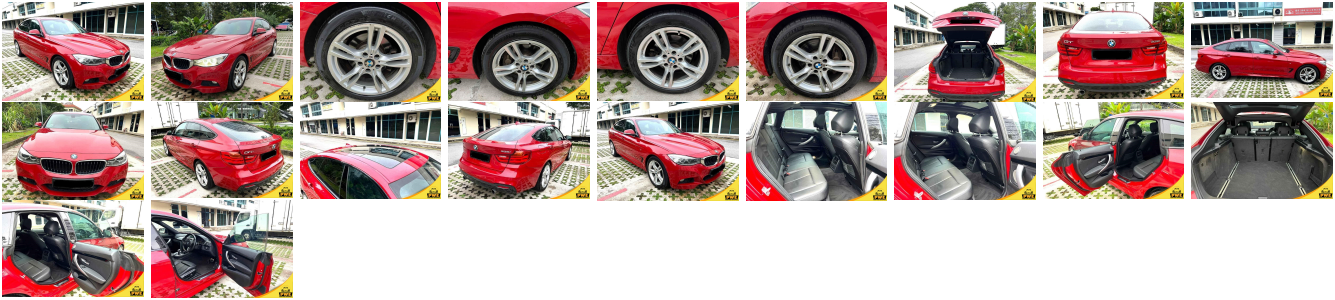

## Vehicle Information

PWE 1665

BMW

**First Registration Year:** 2013-12  
**Manufacture Year:** 2013-12

**Model:** 335I GT      **Chassis No:** WBA3X72020D\*\*1\*\*\*      **Transmission:** Automatic      **Exterior:**  
**Grade:** 4.5      **Engine:**      **Mileage:** 48,000      **Interior:**  
**Fuel:** Petrol      **Seats:** 5      **Engine Capacity:** 3,000  
**Drive Train:** 2WD      **Color:** RED

## Vehicle Options:

Pwr Steering	Pwr Wind	Pwr Mirrors	Center Lock
Air Cond	Reverse Camera	Pwr Slide Door	Easy Closer
Cruise Control	ABS	Air Bag	Fog Lamps
HID Head Lamps	LED Head Lamps	Spare Key	Remote Key
Push Start	Seat Heater	Pwr Seat	Leather Seat
Floor Mat	Sun Roof	Alloy Wheels	Grill Guard
Rear Wiper	Rear Spoiler	Stereo	Navi/TV
Car CD	Car MD	AUX	Spare Tire
Spare Tire Case	Puncture Repairing Kit	Tool	Jack
Operators Manual	Maint. Record		