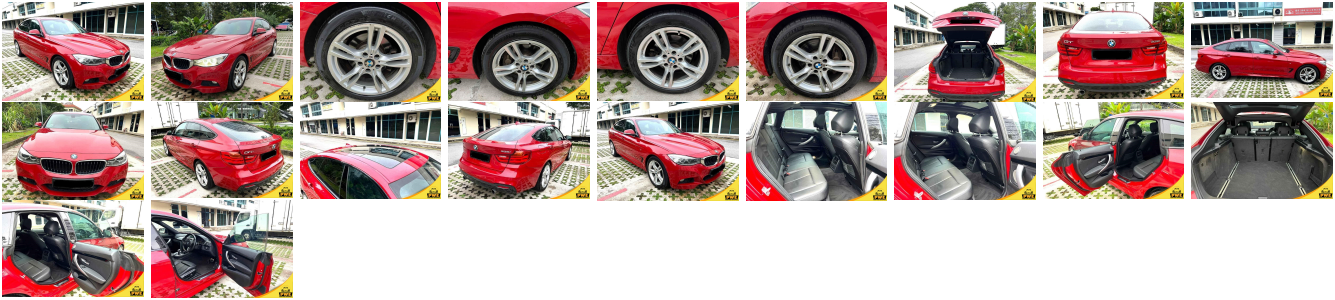

Vehicle Information

PWE 1665

BMW

First Registration Year: 2013-12
Manufacture Year: 2013-12

Model: 335I GT **Chassis No:** WBA3X72020D**1*** **Transmission:** Automatic **Exterior:**
Grade: 4.5 **Engine:** **Mileage:** 48,000 **Interior:**
Fuel: Petrol **Seats:** 5 **Engine Capacity:** 3,000
Drive Train: 2WD **Color:** RED

Vehicle Options:

| | | | |
|------------------|------------------------|----------------|--------------|
| Pwr Steering | Pwr Wind | Pwr Mirrors | Center Lock |
| Air Cond | Reverse Camera | Pwr Slide Door | Easy Closer |
| Cruise Control | ABS | Air Bag | Fog Lamps |
| HID Head Lamps | LED Head Lamps | Spare Key | Remote Key |
| Push Start | Seat Heater | Pwr Seat | Leather Seat |
| Floor Mat | Sun Roof | Alloy Wheels | Grill Guard |
| Rear Wiper | Rear Spoiler | Stereo | Navi/TV |
| Car CD | Car MD | AUX | Spare Tire |
| Spare Tire Case | Puncture Repairing Kit | Tool | Jack |
| Operators Manual | Maint. Record | | |