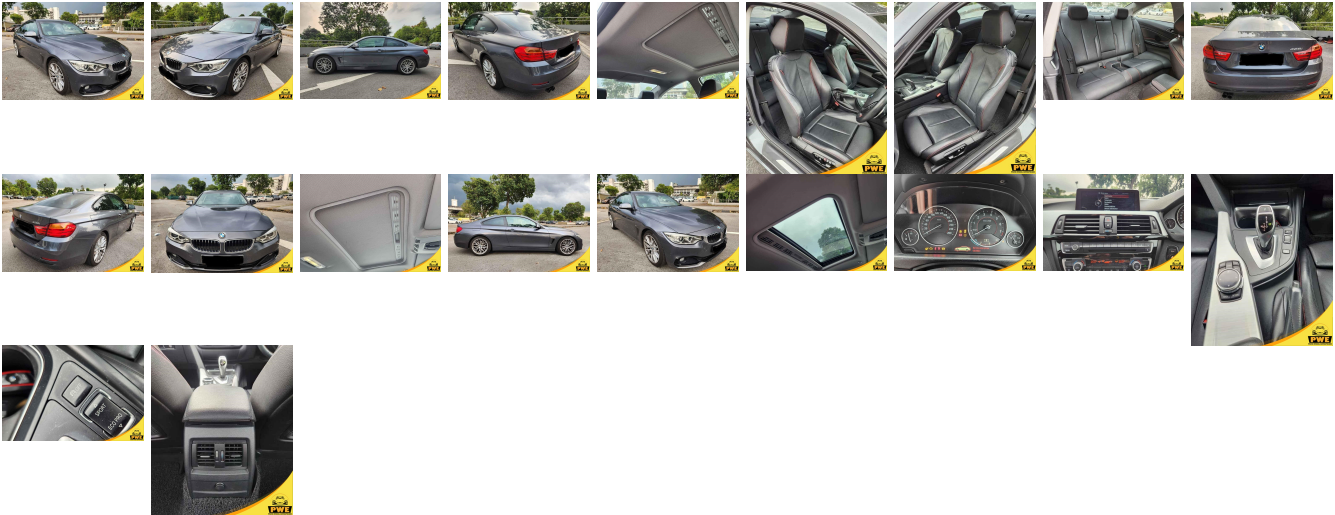

Vehicle Information

PWE 1675

BMW

First Registration Year: 2013-10
 Manufacture Year: 2013-10

Model: 4 SERIES **Chassis No:** WBA3N32010F*****Transmission:** Automatic **Exterior:**
Grade: 4.5 **Engine:** **Mileage:** 100,000 **Interior:**
Fuel: Petrol **Seats:** 4 **Engine Capacity:** 2,000
Drive Train: 2WD **Color:** GRAY

Vehicle Options:

Pwr Steering	Pwr Wind	Pwr Mirrors	Center Lock
Air Cond	Reverse Camera	Pwr Slide Door	Easy Closer
Cruise Control	ABS	Air Bag	Fog Lamps
HID Head Lamps	LED Head Lamps	Spare Key	Remote Key
Push Start	Seat Heater	Pwr Seat	Leather Seat
Floor Mat	Sun Roof	Alloy Wheels	Grill Guard
Rear Wiper	Rear Spoiler	Stereo	Navi/TV
Car CD	Car MD	AUX	Spare Tire
Spare Tire Case	Puncture Repairing Kit	Tool	Jack
Operators Manual	Maint. Record		