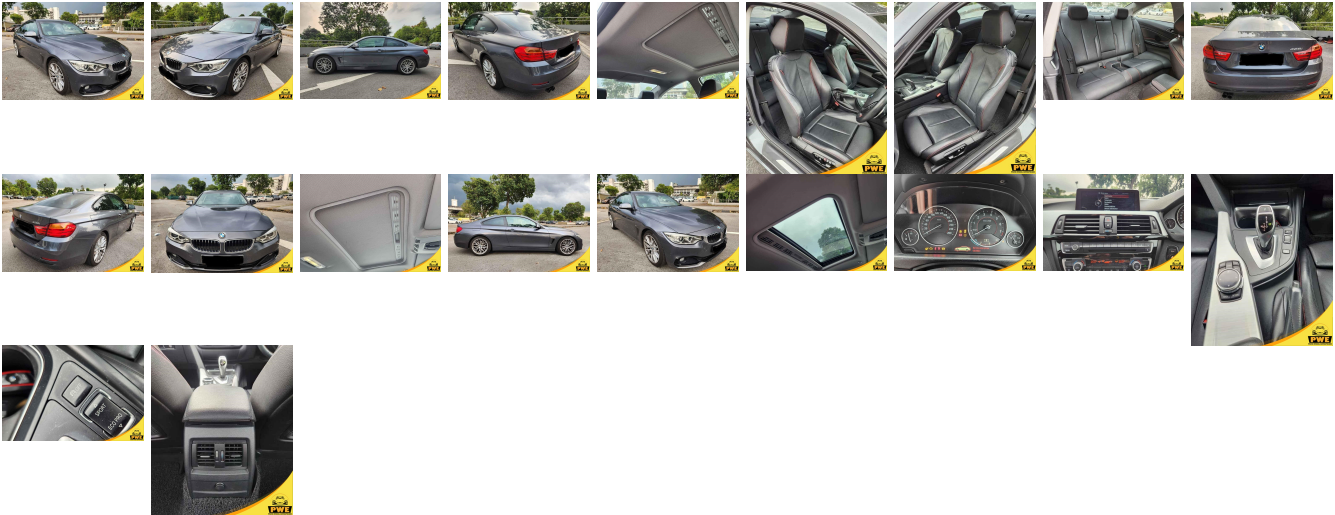

## Vehicle Information

PWE 1675

BMW

First Registration Year: 2013-10  
 Manufacture Year: 2013-10

**Model:** 4 SERIES      **Chassis No:** WBA3N32010F\*\*\***Transmission:** Automatic      **Exterior:**  
**Grade:** 4.5      **Engine:**      **Mileage:** 100,000      **Interior:**  
**Fuel:** Petrol      **Seats:** 4      **Engine Capacity:** 2,000  
**Drive Train:** 2WD      **Color:** GRAY

## Vehicle Options:

Pwr Steering	Pwr Wind	Pwr Mirrors	Center Lock
Air Cond	Reverse Camera	Pwr Slide Door	Easy Closer
Cruise Control	ABS	Air Bag	Fog Lamps
HID Head Lamps	LED Head Lamps	Spare Key	Remote Key
Push Start	Seat Heater	Pwr Seat	Leather Seat
Floor Mat	Sun Roof	Alloy Wheels	Grill Guard
Rear Wiper	Rear Spoiler	Stereo	Navi/TV
Car CD	Car MD	AUX	Spare Tire
Spare Tire Case	Puncture Repairing Kit	Tool	Jack
Operators Manual	Maint. Record		