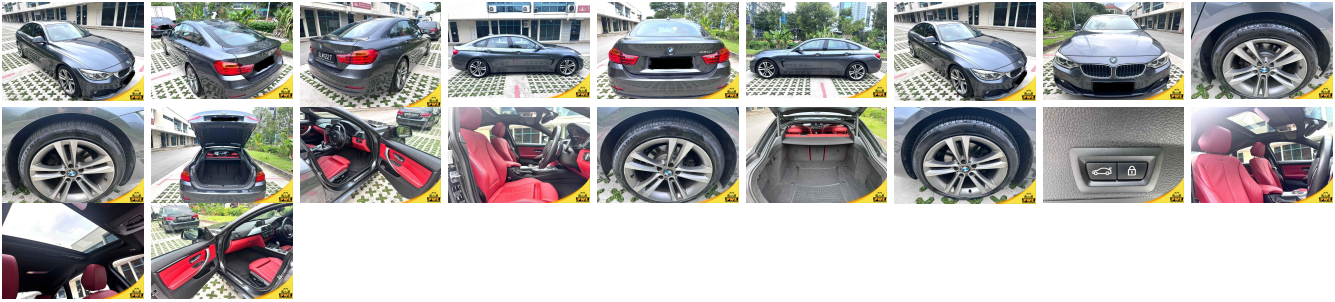

Vehicle Information

PWE 1669

BMW **First Registration Year:** 2014-11
Manufacture Year: 2014-11

Model: 420I **Chassis No:** WBA4A12020D**1*** **Transmission:** Automatic **Exterior:**
Grade: 4.5 **Engine:** **Mileage:** 55,000 **Interior:**
Fuel: Petrol **Seats:** 5 **Engine Capacity:** 2,000
Drive Train: 2WD **Color:** GRAY

Vehicle Options:

Pwr Steering	Pwr Wind	Pwr Mirrors	Center Lock
Air Cond	Reverse Camera	Pwr Slide Door	Easy Closer
Cruise Control	ABS	Air Bag	Fog Lamps
HID Head Lamps	LED Head Lamps	Spare Key	Remote Key
Push Start	Seat Heater	Pwr Seat	Leather Seat
Floor Mat	Sun Roof	Alloy Wheels	Grill Guard
Rear Wiper	Rear Spoiler	Stereo	Navi/TV
Car CD	Car MD	AUX	Spare Tire
Spare Tire Case	Puncture Repairing Kit	Tool	Jack
Operators Manual	Maint. Record		