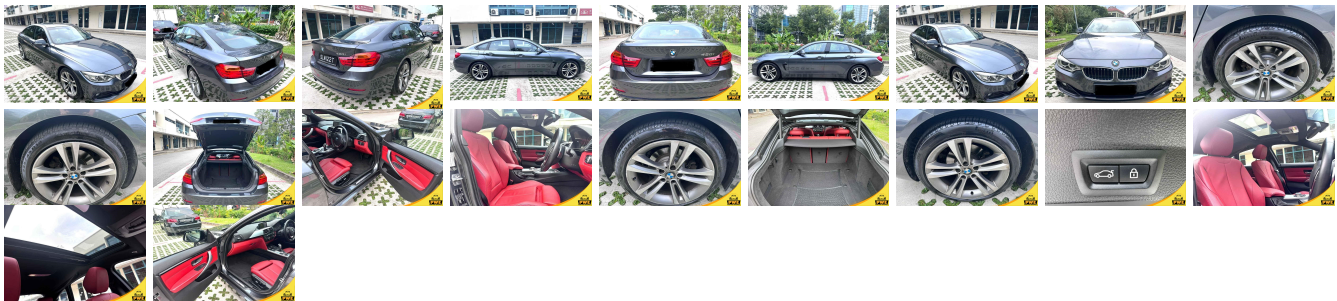

Vehicle Information

PWE 1669

BMW

First Registration Year: 2014-11
 Manufacture Year: 2014-11

Model: 420I **Chassis No:** WBA4A12020D**77777 **Transmission:** Automatic **Exterior:**
Grade: 4.5 **Engine:** **Mileage:** 55,000 **Interior:**
Fuel: Petrol **Seats:** 5 **Engine Capacity:** 2,000
Drive Train: 2WD **Color:** GRAY

Vehicle Options:

Pwr Steering	Pwr Wind	Pwr Mirrors	Center Lock
Air Cond	Reverse Camera	Pwr Slide Door	Easy Closer
Cruise Control	ABS	Air Bag	Fog Lamps
HID Head Lamps	LED Head Lamps	Spare Key	Remote Key
Push Start	Seat Heater	Pwr Seat	Leather Seat
Floor Mat	Sun Roof	Alloy Wheels	Grill Guard
Rear Wiper	Rear Spoiler	Stereo	Navi/TV
Car CD	Car MD	AUX	Spare Tire
Spare Tire Case	Puncture Repairing Kit	Tool	Jack
Operators Manual	Maint. Record		