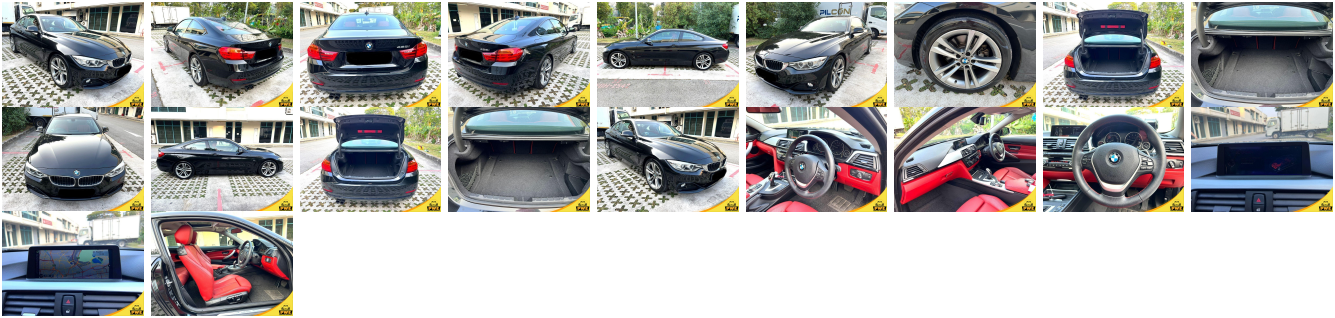

Vehicle Information

PWE 1671

BMW

First Registration Year: 2013-12
Manufacture Year: 2013-12

Model: 428I	Chassis No: WBA3N32050K**911**	Transmission: Automatic	Exterior:
Grade: 4.5	Engine:	Mileage: 47,000	Interior:
Fuel: Petrol	Seats: 4	Engine Capacity: 2,000	
Drive Train: 2WD		Color: BLACK	

Vehicle Options:

Pwr Steering	Pwr Wind	Pwr Mirrors	Center Lock
Air Cond	Reverse Camera	Pwr Slide Door	Easy Closer
Cruise Control	ABS	Air Bag	Fog Lamps
HID Head Lamps	LED Head Lamps	Spare Key	Remote Key
Push Start	Seat Heater	Pwr Seat	Leather Seat
Floor Mat	Sun Roof	Alloy Wheels	Grill Guard
Rear Wiper	Rear Spoiler	Stereo	Navi/TV
Car CD	Car MD	AUX	Spare Tire
Spare Tire Case	Puncture Repairing Kit	Tool	Jack
Operators Manual	Maint. Record		