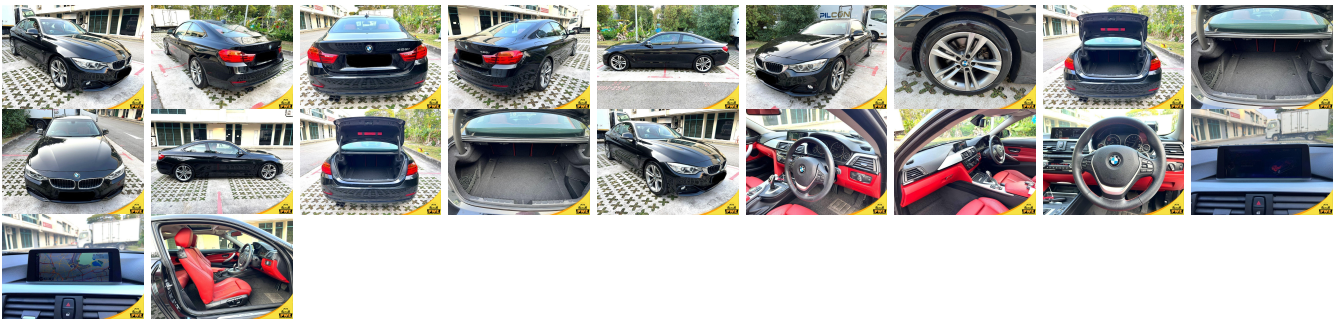

Vehicle Information

PWE 1671

BMW **First Registration Year:** 2013-12
Manufacture Year: 2013-12

Model: 428I **Chassis No:** WBA3N32050K****Transmission:** Automatic **Exterior:**
Grade: 4.5 **Engine:** **Mileage:** 47,000 **Interior:**
Fuel: Petrol **Seats:** 4 **Engine Capacity:** 2,000
Drive Train: 2WD **Color:** BLACK

Vehicle Options:

Pwr Steering	Pwr Wind	Pwr Mirrors	Center Lock
Air Cond	Reverse Camera	Pwr Slide Door	Easy Closer
Cruise Control	ABS	Air Bag	Fog Lamps
HID Head Lamps	LED Head Lamps	Spare Key	Remote Key
Push Start	Seat Heater	Pwr Seat	Leather Seat
Floor Mat	Sun Roof	Alloy Wheels	Grill Guard
Rear Wiper	Rear Spoiler	Stereo	Navi/TV
Car CD	Car MD	AUX	Spare Tire
Spare Tire Case	Puncture Repairing Kit	Tool	Jack
Operators Manual	Maint. Record		