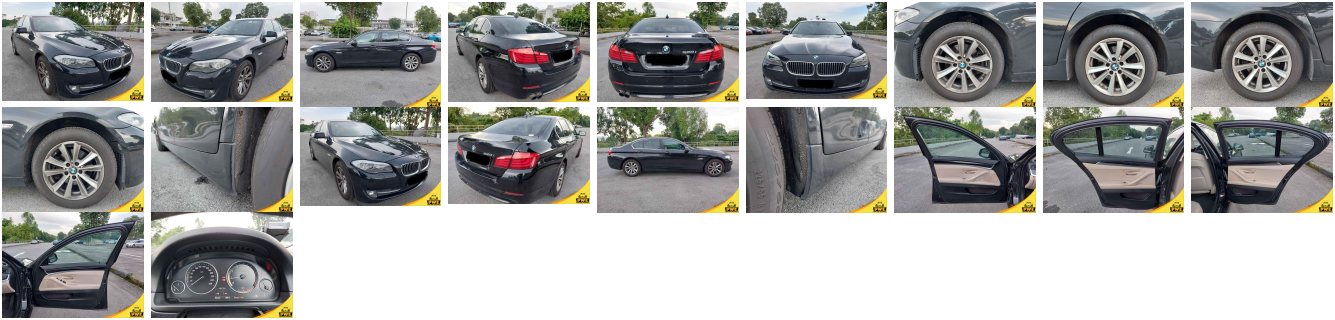

Vehicle Information

PWE 1672

BMW

First Registration Year: 2013-05
Manufacture Year: 2013-05

Model: 5 SERIES **Chassis No:** WBAXG12030D**F*** **Transmission:** Automatic **Exterior:**
Grade: 4.5 **Engine:** **Mileage:** 69,000 **Interior:**
Fuel: Petrol **Seats:** 5 **Engine Capacity:** 2,000
Drive Train: 2WD **Color:** BLACK

Vehicle Options:

Pwr Steering	Pwr Wind	Pwr Mirrors	Center Lock
Air Cond	Reverse Camera	Pwr Slide Door	Easy Closer
Cruise Control	ABS	Air Bag	Fog Lamps
HID Head Lamps	LED Head Lamps	Spare Key	Remote Key
Push Start	Seat Heater	Pwr Seat	Leather Seat
Floor Mat	Sun Roof	Alloy Wheels	Grill Guard
Rear Wiper	Rear Spoiler	Stereo	Navi/TV
Car CD	Car MD	AUX	Spare Tire
Spare Tire Case	Puncture Repairing Kit	Tool	Jack
Operators Manual	Maint. Record		