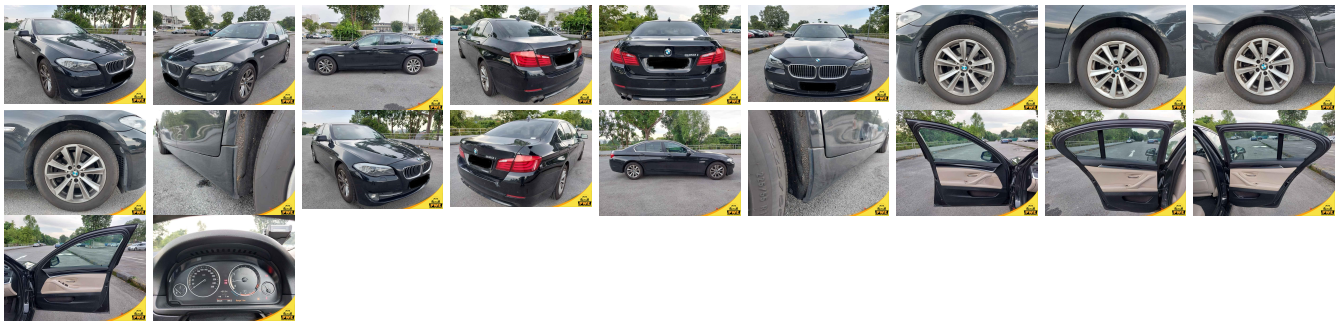

Vehicle Information

PWE 1672

BMW **First Registration Year:** 2013-05
Manufacture Year: 2013-05

Model: 5 SERIES **Chassis No:** WBAXG12030D****Transmission:** Automatic **Exterior:**
Grade: 4.5 **Engine:** **Mileage:** 69,000 **Interior:**
Fuel: Petrol **Seats:** 5 **Engine Capacity:** 2,000
Drive Train: 2WD **Color:** BLACK

Vehicle Options:

Pwr Steering	Pwr Wind	Pwr Mirrors	Center Lock
Air Cond	Reverse Camera	Pwr Slide Door	Easy Closer
Cruise Control	ABS	Air Bag	Fog Lamps
HID Head Lamps	LED Head Lamps	Spare Key	Remote Key
Push Start	Seat Heater	Pwr Seat	Leather Seat
Floor Mat	Sun Roof	Alloy Wheels	Grill Guard
Rear Wiper	Rear Spoiler	Stereo	Navi/TV
Car CD	Car MD	AUX	Spare Tire
Spare Tire Case	Puncture Repairing Kit	Tool	Jack
Operators Manual	Maint. Record		