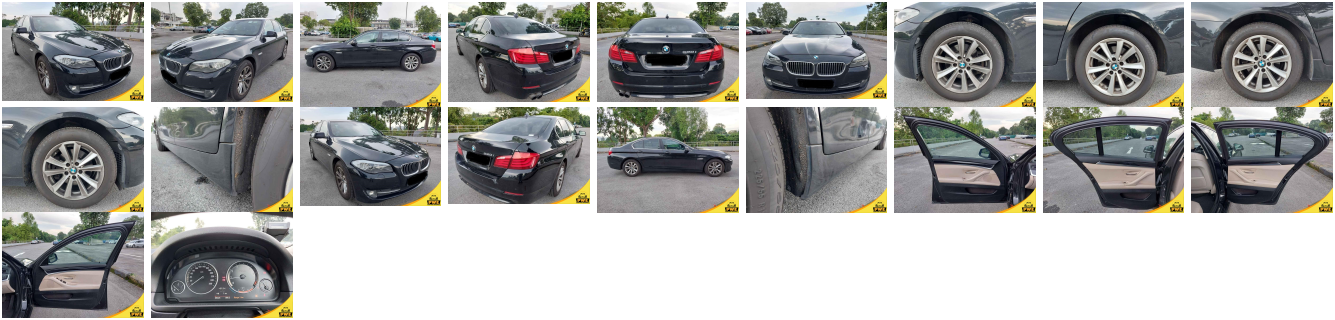

## Vehicle Information

PWE 1672

BMW

**First Registration Year:** 2013-05  
**Manufacture Year:** 2013-05

<b>Model:</b>	5 SERIES	<b>Chassis No:</b>	WBAXG12030D**F***	<b>Transmission:</b>	Automatic	<b>Exterior:</b>	
<b>Grade:</b>	4.5	<b>Engine:</b>		<b>Mileage:</b>	69,000	<b>Interior:</b>	
<b>Fuel:</b>	Petrol	<b>Seats:</b>	5	<b>Engine Capacity:</b>	2,000		
<b>Drive Train:</b>	2WD			<b>Color:</b>	BLACK		

## Vehicle Options:

Pwr Steering	Pwr Wind	Pwr Mirrors	Center Lock
Air Cond	Reverse Camera	Pwr Slide Door	Easy Closer
Cruise Control	ABS	Air Bag	Fog Lamps
HID Head Lamps	LED Head Lamps	Spare Key	Remote Key
Push Start	Seat Heater	Pwr Seat	Leather Seat
Floor Mat	Sun Roof	Alloy Wheels	Grill Guard
Rear Wiper	Rear Spoiler	Stereo	Navi/TV
Car CD	Car MD	AUX	Spare Tire
Spare Tire Case	Puncture Repairing Kit	Tool	Jack
Operators Manual	Maint. Record		