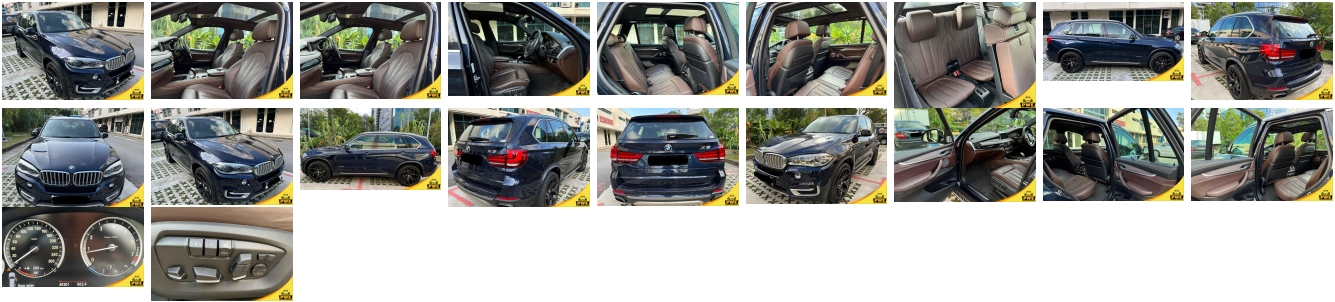

## Vehicle Information

PWE 1678

BMW

First Registration Year: 2014-04  
 Manufacture Year: 2014-04

**Model:** 520I LUXURY    **Chassis No:** WBA5A320X0D\*\*F\*\*\*    **Transmission:** Automatic    **Exterior:**  
**Grade:** 4.5    **Engine:**    **Mileage:** 54,750    **Interior:**  
**Fuel:** Petrol    **Seats:** 5    **Engine Capacity:** 2,000  
**Drive Train:** 2WD    **Color:** BROWN

## Vehicle Options:

Pwr Steering	Pwr Wind	Pwr Mirrors	Center Lock
Air Cond	Reverse Camera	Pwr Slide Door	Easy Closer
Cruise Control	ABS	Air Bag	Fog Lamps
HID Head Lamps	LED Head Lamps	Spare Key	Remote Key
Push Start	Seat Heater	Pwr Seat	Leather Seat
Floor Mat	Sun Roof	Alloy Wheels	Grill Guard
Rear Wiper	Rear Spoiler	Stereo	Navi/TV
Car CD	Car MD	AUX	Spare Tire
Spare Tire Case	Puncture Repairing Kit	Tool	Jack
Operators Manual	Maint. Record		