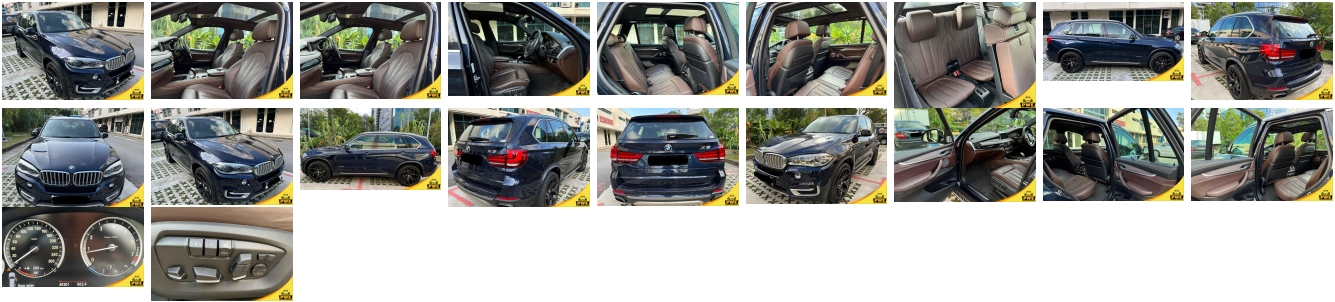

Vehicle Information

PWE 1678

BMW

First Registration Year: 2014-04
 Manufacture Year: 2014-04

Model: 520I LUXURY **Chassis No:** WBA5A320X0D**F*** **Transmission:** Automatic **Exterior:**
Grade: 4.5 **Engine:** **Mileage:** 54,750 **Interior:**
Fuel: Petrol **Seats:** 5 **Engine Capacity:** 2,000
Drive Train: 2WD **Color:** BROWN

Vehicle Options:

Pwr Steering	Pwr Wind	Pwr Mirrors	Center Lock
Air Cond	Reverse Camera	Pwr Slide Door	Easy Closer
Cruise Control	ABS	Air Bag	Fog Lamps
HID Head Lamps	LED Head Lamps	Spare Key	Remote Key
Push Start	Seat Heater	Pwr Seat	Leather Seat
Floor Mat	Sun Roof	Alloy Wheels	Grill Guard
Rear Wiper	Rear Spoiler	Stereo	Navi/TV
Car CD	Car MD	AUX	Spare Tire
Spare Tire Case	Puncture Repairing Kit	Tool	Jack
Operators Manual	Maint. Record		