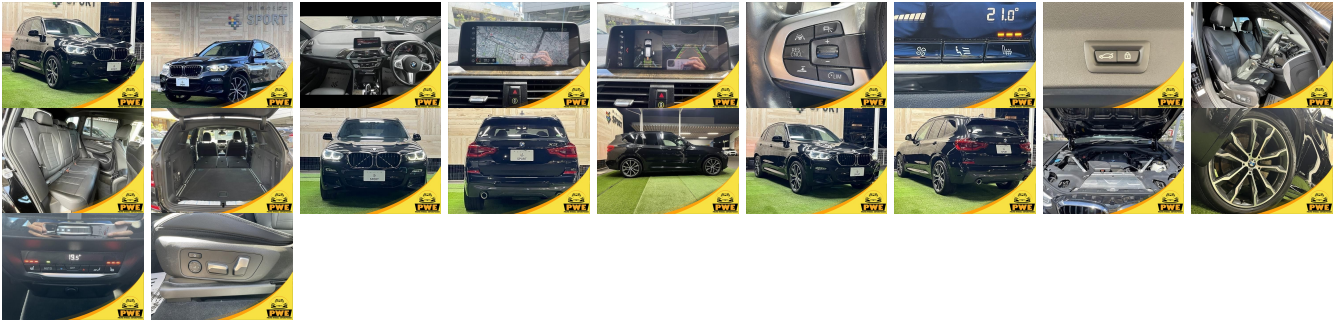

Vehicle Information

PWE 1287

BMW

First Registration Year: 2018-06
Manufacture Year: 2018-06

Model: X3 X DRIVE 20D M SPORT
Chassis No: WBATX320X0LB4****
Transmission: Automatic
Exterior:
Grade: 4.5
Engine: Mileage: 70,000
Interior:
Fuel: Diesel
Seats: 5
Engine Capacity: 2,000
Drive Train: 4WD
Color: BLACK

Vehicle Options:

Pwr Steering	Pwr Wind	Pwr Mirrors	Center Lock
Air Cond	Reverse Camera	Pwr Slide Door	Easy Closer
Cruise Control	ABS	Air Bag	Fog Lamps
HID Head Lamps	LED Head Lamps	Spare Key	Remote Key
Push Start	Seat Heater	Pwr Seat	Leather Seat
Floor Mat	Sun Roof	Alloy Wheels	Grill Guard
Rear Wiper	Rear Spoiler	Stereo	Navi/TV
Car CD	Car MD	AUX	Spare Tire
Spare Tire Case	Puncture Repairing Kit	Tool	Jack
Operators Manual	Maint. Record		