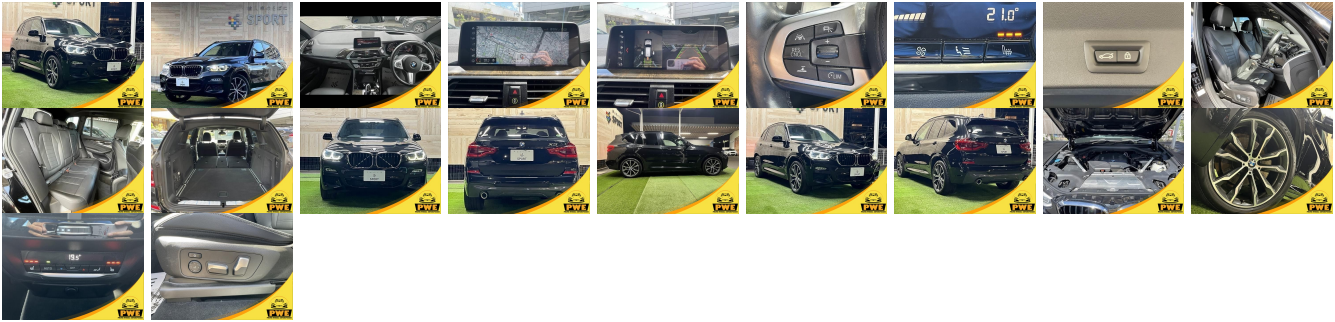

Vehicle Information

PWE 1287

BMW **First Registration Year:** 2018-06
Manufacture Year: 2018-06

Model: X3 X DRIVE 20D M SPORT **Chassis No:** WBATX320X0LB4**** **Transmission:** Automatic **Exterior:**
Grade: 4.5 **Engine:** **Mileage:** 70,000 **Interior:**
Fuel: Diesel **Seats:** 5 **Engine Capacity:** 2,000
Drive Train: 4WD **Color:** BLACK

Vehicle Options:

Pwr Steering	Pwr Wind	Pwr Mirrors	Center Lock
Air Cond	Reverse Camera	Pwr Slide Door	Easy Closer
Cruise Control	ABS	Air Bag	Fog Lamps
HID Head Lamps	LED Head Lamps	Spare Key	Remote Key
Push Start	Seat Heater	Pwr Seat	Leather Seat
Floor Mat	Sun Roof	Alloy Wheels	Grill Guard
Rear Wiper	Rear Spoiler	Stereo	Navi/TV
Car CD	Car MD	AUX	Spare Tire
Spare Tire Case	Puncture Repairing Kit	Tool	Jack
Operators Manual	Maint. Record		