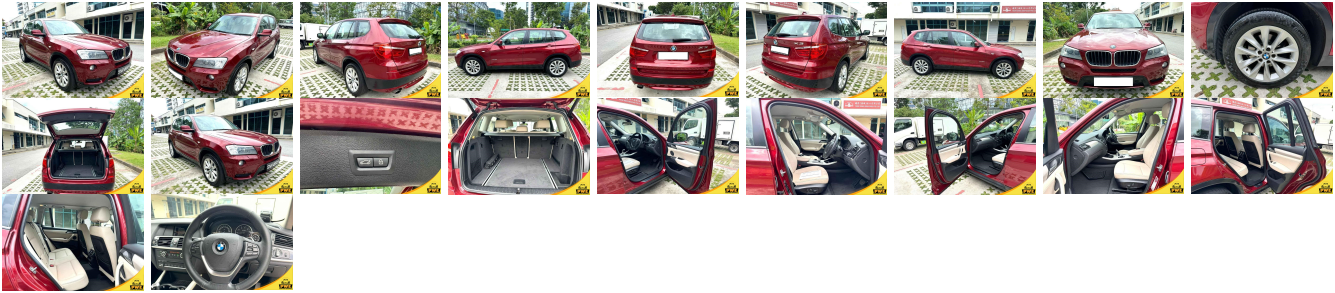

## Vehicle Information

PWE 6095

BMW

**First Registration Year:** 2013-11  
**Manufacture Year:** 2013-11

<b>Model:</b>	X3	<b>Chassis No:</b>	WBAWX320300B2****	<b>Transmission:</b>	Automatic	<b>Exterior:</b>	
<b>Grade:</b>	4.0	<b>Engine:</b>		<b>Mileage:</b>	68,092	<b>Interior:</b>	
<b>Fuel:</b>	Petrol	<b>Seats:</b>	5	<b>Engine Capacity:</b>	2,000		
<b>Drive Train:</b>	4WD			<b>Color:</b>	RED		

## Vehicle Options:

Pwr Steering	Pwr Wind	Pwr Mirrors	Center Lock
Air Cond	Reverse Camera	Pwr Slide Door	Easy Closer
Cruise Control	ABS	Air Bag	Fog Lamps
HID Head Lamps	LED Head Lamps	Spare Key	Remote Key
Push Start	Seat Heater	Pwr Seat	Leather Seat
Floor Mat	Sun Roof	Alloy Wheels	Grill Guard
Rear Wiper	Rear Spoiler	Stereo	Navi/TV
Car CD	Car MD	AUX	Spare Tire
Spare Tire Case	Puncture Repairing Kit	Tool	Jack
Operators Manual	Maint. Record		