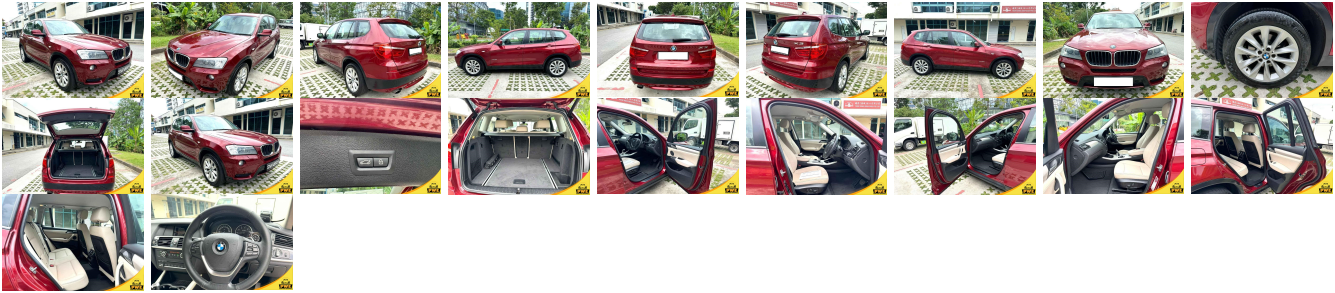

Vehicle Information

PWE 6095

BMW

First Registration Year: 2013-11
Manufacture Year: 2013-11

Model:	X3	Chassis No:	WBAWX320300B2****	Transmission:	Automatic	Exterior:	
Grade:	4.0	Engine:		Mileage:	68,092	Interior:	
Fuel:	Petrol	Seats:	5	Engine Capacity:	2,000		
Drive Train:	4WD			Color:	RED		

Vehicle Options:

Pwr Steering	Pwr Wind	Pwr Mirrors	Center Lock
Air Cond	Reverse Camera	Pwr Slide Door	Easy Closer
Cruise Control	ABS	Air Bag	Fog Lamps
HID Head Lamps	LED Head Lamps	Spare Key	Remote Key
Push Start	Seat Heater	Pwr Seat	Leather Seat
Floor Mat	Sun Roof	Alloy Wheels	Grill Guard
Rear Wiper	Rear Spoiler	Stereo	Navi/TV
Car CD	Car MD	AUX	Spare Tire
Spare Tire Case	Puncture Repairing Kit	Tool	Jack
Operators Manual	Maint. Record		