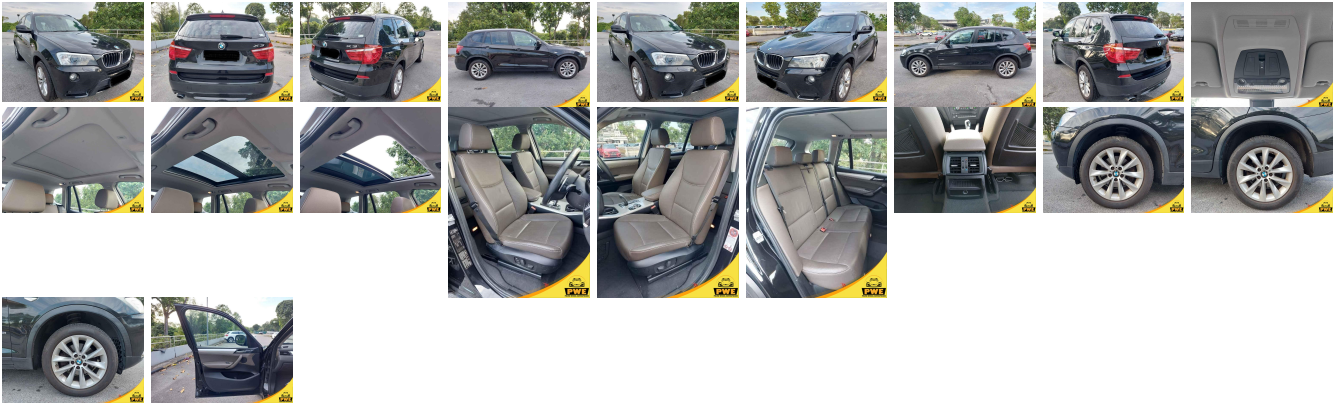

Vehicle Information

PWE 1673

BMW

First Registration Year: 2013-06
Manufacture Year: 2013-06

Model: X3 XDRIVE20I **Chassis No:** WBAWX320600**F*** **Transmission:** Automatic **Exterior:**
Grade: 4.5 **Engine:** **Mileage:** 108,000 **Interior:**
Fuel: Petrol **Seats:** 5 **Engine Capacity:** 2,000
Drive Train: 4WD **Color:** BLACK

Vehicle Options:

Pwr Steering	Pwr Wind	Pwr Mirrors	Center Lock
Air Cond	Reverse Camera	Pwr Slide Door	Easy Closer
Cruise Control	ABS	Air Bag	Fog Lamps
HID Head Lamps	LED Head Lamps	Spare Key	Remote Key
Push Start	Seat Heater	Pwr Seat	Leather Seat
Floor Mat	Sun Roof	Alloy Wheels	Grill Guard
Rear Wiper	Rear Spoiler	Stereo	Navi/TV
Car CD	Car MD	AUX	Spare Tire
Spare Tire Case	Puncture Repairing Kit	Tool	Jack
Operators Manual	Maint. Record		