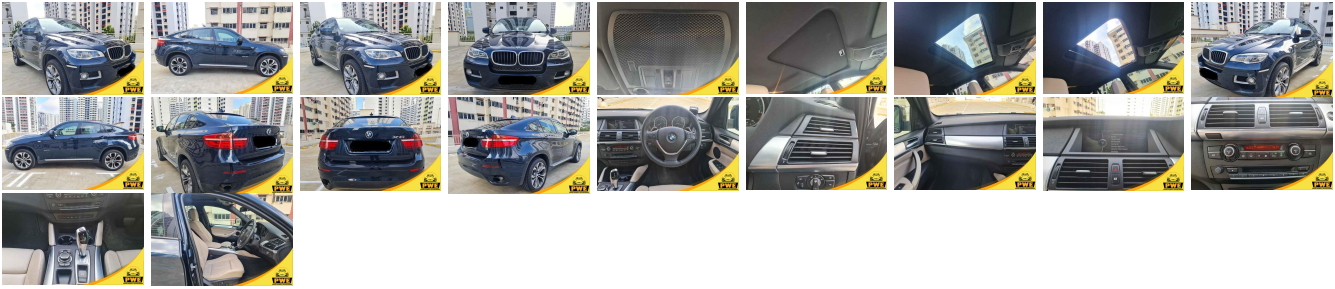

Vehicle Information

PWE 1680

BMW

First Registration Year: 2014-01
 Manufacture Year: 2014-01

Model: X6 **Chassis No:** WBAFH62050L**43** **Transmission:** Automatic **Exterior:**
Grade: 4.5 **Engine:** **Mileage:** 56,000 **Interior:**
Fuel: Diesel **Seats:** 5 **Engine Capacity:** 3,000
Drive Train: 4WD **Color:** BLUE

Vehicle Options:

Pwr Steering	Pwr Wind	Pwr Mirrors	Center Lock
Air Cond	Reverse Camera	Pwr Slide Door	Easy Closer
Cruise Control	ABS	Air Bag	Fog Lamps
HID Head Lamps	LED Head Lamps	Spare Key	Remote Key
Push Start	Seat Heater	Pwr Seat	Leather Seat
Floor Mat	Sun Roof	Alloy Wheels	Grill Guard
Rear Wiper	Rear Spoiler	Stereo	Navi/TV
Car CD	Car MD	AUX	Spare Tire
Spare Tire Case	Puncture Repairing Kit	Tool	Jack
Operators Manual	Maint. Record		

\$17,900