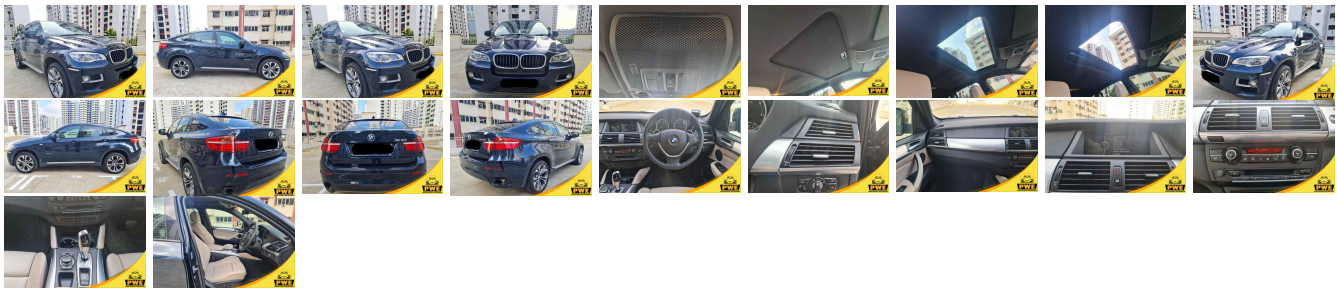

Vehicle Information

PWE 1680

BMW
 First Registration Year: 2014-01
 Manufacture Year: 2014-01

Model: X6 **Chassis No:** WBAFH62050L**~~***~~ **Transmission:** Automatic **Exterior:**
Grade: 4.5 **Engine:** **Mileage:** 56,000 **Interior:**
Fuel: Diesel **Seats:** 5 **Engine Capacity:** 3,000
Drive Train: 4WD **Color:** BLUE

Vehicle Options:

Pwr Steering	Pwr Wind	Pwr Mirrors	Center Lock
Air Cond	Reverse Camera	Pwr Slide Door	Easy Closer
Cruise Control	ABS	Air Bag	Fog Lamps
HID Head Lamps	LED Head Lamps	Spare Key	Remote Key
Push Start	Seat Heater	Pwr Seat	Leather Seat
Floor Mat	Sun Roof	Alloy Wheels	Grill Guard
Rear Wiper	Rear Spoiler	Stereo	Navi/TV
Car CD	Car MD	AUX	Spare Tire
Spare Tire Case	Puncture Repairing Kit	Tool	Jack
Operators Manual	Maint. Record		

\$17,900