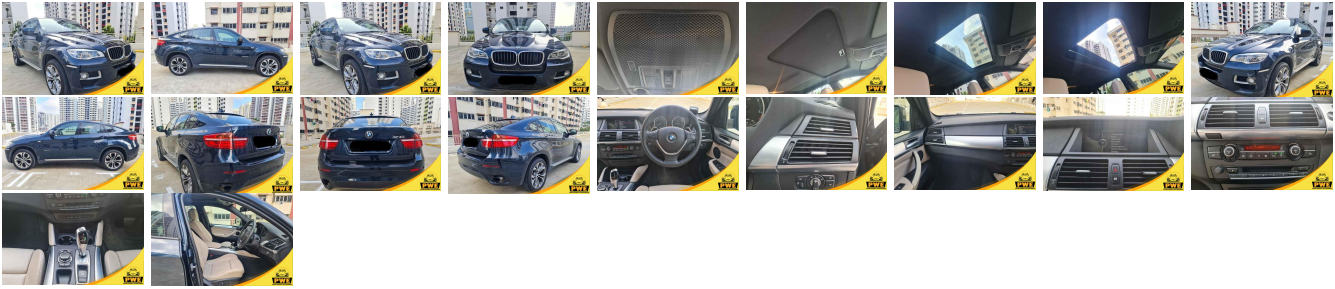

## Vehicle Information

PWE 1680

BMW

First Registration Year: 2014-01  
 Manufacture Year: 2014-01

**Model:** X6      **Chassis No:** WBAFH62050L\*\*43\*\*      **Transmission:** Automatic      **Exterior:**  
**Grade:** 4.5      **Engine:**      **Mileage:** 56,000      **Interior:**  
**Fuel:** Diesel      **Seats:** 5      **Engine Capacity:** 3,000  
**Drive Train:** 4WD      **Color:** BLUE

## Vehicle Options:

Pwr Steering	Pwr Wind	Pwr Mirrors	Center Lock
Air Cond	Reverse Camera	Pwr Slide Door	Easy Closer
Cruise Control	ABS	Air Bag	Fog Lamps
HID Head Lamps	LED Head Lamps	Spare Key	Remote Key
Push Start	Seat Heater	Pwr Seat	Leather Seat
Floor Mat	Sun Roof	Alloy Wheels	Grill Guard
Rear Wiper	Rear Spoiler	Stereo	Navi/TV
Car CD	Car MD	AUX	Spare Tire
Spare Tire Case	Puncture Repairing Kit	Tool	Jack
Operators Manual	Maint. Record		

\$17,900