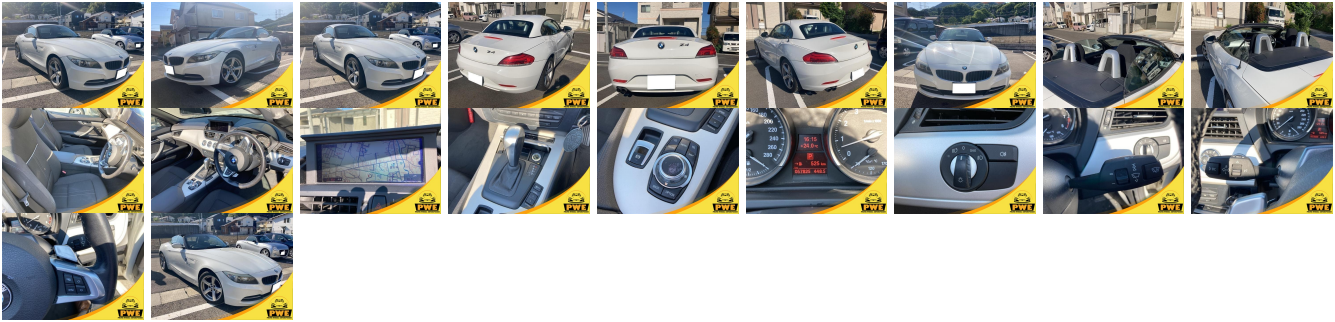

## Vehicle Information

PWE 1476

BMW

**First Registration Year:** 2011-07  
**Manufacture Year:** 2011-07

<b>Model:</b> Z4	<b>Chassis No:</b> WBALM32040E497777	<b>Transmission:</b> Automatic	<b>Exterior:</b>
<b>Grade:</b> 4.5	<b>Engine:</b>	<b>Mileage:</b> 57,825	<b>Interior:</b>
<b>Fuel:</b> Petrol	<b>Seats:</b> 2	<b>Engine Capacity:</b> 2,500	
<b>Drive Train:</b> 2WD		<b>Color:</b> WHITE	

## Vehicle Options:

Pwr Steering	Pwr Wind	Pwr Mirrors	Center Lock
Air Cond	Reverse Camera	Pwr Slide Door	Easy Closer
Cruise Control	ABS	Air Bag	Fog Lamps
HID Head Lamps	LED Head Lamps	Spare Key	Remote Key
Push Start	Seat Heater	Pwr Seat	Leather Seat
Floor Mat	Sun Roof	Alloy Wheels	Grill Guard
Rear Wiper	Rear Spoiler	Stereo	Navi/TV
Car CD	Car MD	AUX	Spare Tire
Spare Tire Case	Puncture Repairing Kit	Tool	Jack
Operators Manual	Maint. Record		