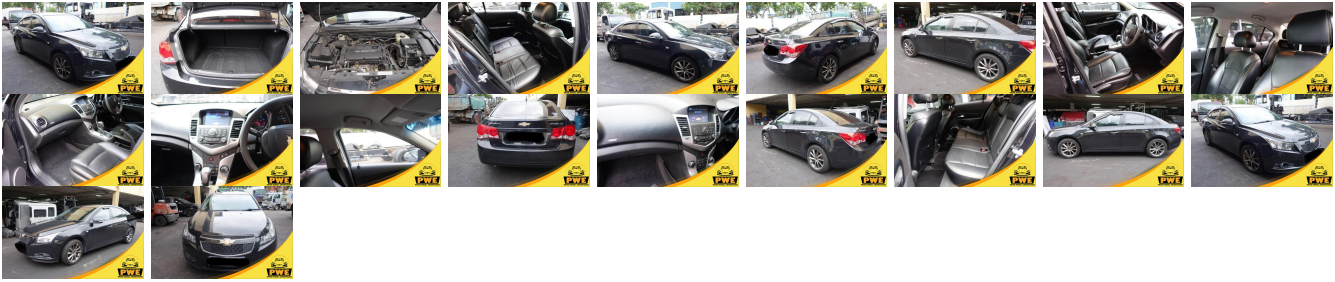

## Vehicle Information

PWE 1722

CHEVROLET

**First Registration Year:** 2012-10  
**Manufacture Year:** 2012-10

**Model:** CRUZE      **Chassis No:** KL1JA69E9CK\*\*\***Transmission:** Automatic      **Exterior:**  
**Grade:** 4.5      **Engine:**      **Mileage:** 98,700      **Interior:**  
**Fuel:** Petrol      **Seats:** 5      **Engine Capacity:** 1,600  
**Drive Train:** 2WD      **Color:** BLACK

## Vehicle Options:

Pwr Steering	Pwr Wind	Pwr Mirrors	Center Lock
Air Cond	Reverse Camera	Pwr Slide Door	Easy Closer
Cruise Control	ABS	Air Bag	Fog Lamps
HID Head Lamps	LED Head Lamps	Spare Key	Remote Key
Push Start	Seat Heater	Pwr Seat	Leather Seat
Floor Mat	Sun Roof	Alloy Wheels	Grill Guard
Rear Wiper	Rear Spoiler	Stereo	Navi/TV
Car CD	Car MD	AUX	Spare Tire
Spare Tire Case	Puncture Repairing Kit	Tool	Jack
Operators Manual	Maint. Record		