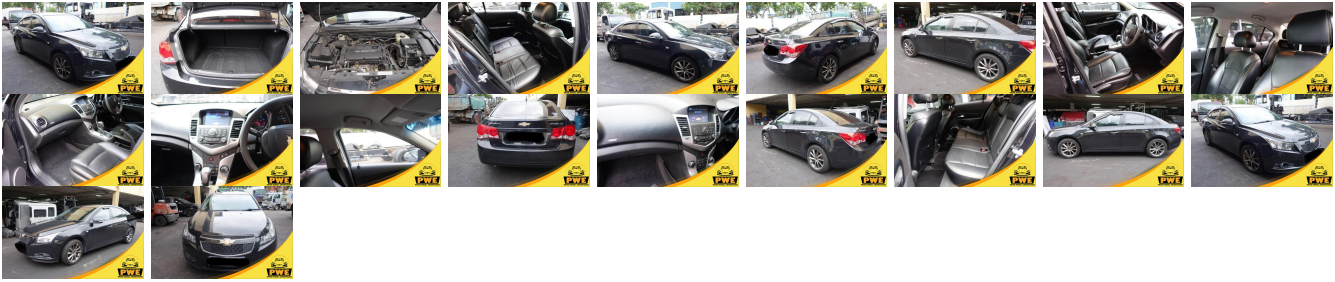

## Vehicle Information

PWE 1722

CHEVROLET

First Registration Year: 2012-10  
 Manufacture Year: 2012-10

**Model:** CRUZE      **Chassis No:** KL1JA69E9CK\*\*\***Transmission:** Automatic      **Exterior:**  
**Grade:** 4.5      **Engine:**      **Mileage:** 98,700      **Interior:**  
**Fuel:** Petrol      **Seats:** 5      **Engine Capacity:** 1,600  
**Drive Train:** 2WD      **Color:** BLACK

## Vehicle Options:

|                  |                        |                |              |
|------------------|------------------------|----------------|--------------|
| Pwr Steering     | Pwr Wind               | Pwr Mirrors    | Center Lock  |
| Air Cond         | Reverse Camera         | Pwr Slide Door | Easy Closer  |
| Cruise Control   | ABS                    | Air Bag        | Fog Lamps    |
| HID Head Lamps   | LED Head Lamps         | Spare Key      | Remote Key   |
| Push Start       | Seat Heater            | Pwr Seat       | Leather Seat |
| Floor Mat        | Sun Roof               | Alloy Wheels   | Grill Guard  |
| Rear Wiper       | Rear Spoiler           | Stereo         | Navi/TV      |
| Car CD           | Car MD                 | AUX            | Spare Tire   |
| Spare Tire Case  | Puncture Repairing Kit | Tool           | Jack         |
| Operators Manual | Maint. Record          |                |              |