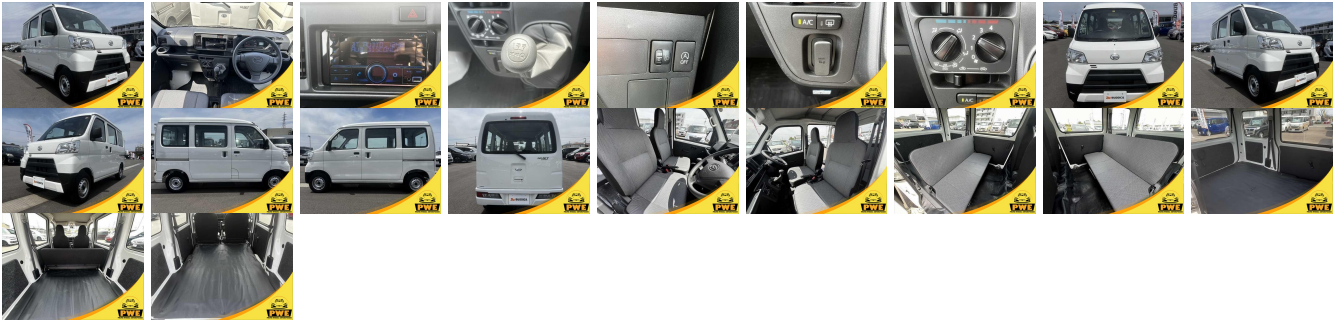

Vehicle Information

PWE 1885

DAIHATSU

First Registration Year: 2021-07
 Manufacture Year: 2021-07

Model: HIJET CARGO **Chassis No:** S321V-052**** **Transmission:** Manual **Exterior:**
Grade: 4 **Engine:** **Mileage:** 7,150 **Interior:**
Fuel: Petrol **Seats:** 4 **Engine Capacity:** 660
Drive Train: 2WD **Color:** WHITE

Vehicle Options:

Pwr Steering	Pwr Wind	Pwr Mirrors	Center Lock
Air Cond	Reverse Camera	Pwr Slide Door	Easy Closer
Cruise Control	ABS	Air Bag	Fog Lamps
HID Head Lamps	LED Head Lamps	Spare Key	Remote Key
Push Start	Seat Heater	Pwr Seat	Leather Seat
Floor Mat	Sun Roof	Alloy Wheels	Grill Guard
Rear Wiper	Rear Spoiler	Stereo	Navi/TV
Car CD	Car MD	AUX	Spare Tire
Spare Tire Case	Puncture Repairing Kit	Tool	Jack
Operators Manual	Maint. Record		