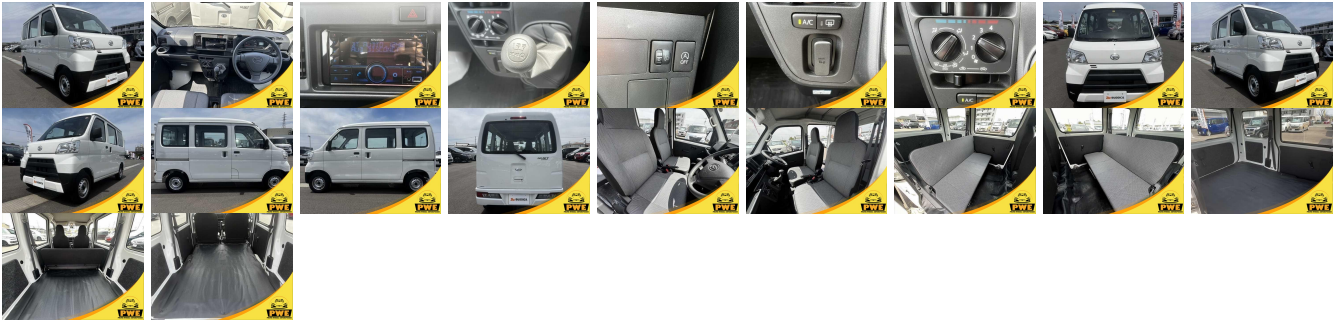

Vehicle Information

PWE 1885

DAIHATSU

First Registration Year: 2021-07
 Manufacture Year: 2021-07

Model: HIJET CARGO **Chassis No:** S321V-052**** **Transmission:** Manual **Exterior:**
Grade: 4 **Engine:** **Mileage:** 7,150 **Interior:**
Fuel: Petrol **Seats:** 4 **Engine Capacity:** 660
Drive Train: 2WD **Color:** WHITE

Vehicle Options:

Pwr Steering	Pwr Wind	Pwr Mirrors	Center Lock
Air Cond	Reverse Camera	Pwr Slide Door	Easy Closer
Cruise Control	ABS	Air Bag	Fog Lamps
HID Head Lamps	LED Head Lamps	Spare Key	Remote Key
Push Start	Seat Heater	Pwr Seat	Leather Seat
Floor Mat	Sun Roof	Alloy Wheels	Grill Guard
Rear Wiper	Rear Spoiler	Stereo	Navi/TV
Car CD	Car MD	AUX	Spare Tire
Spare Tire Case	Puncture Repairing Kit	Tool	Jack
Operators Manual	Maint. Record		