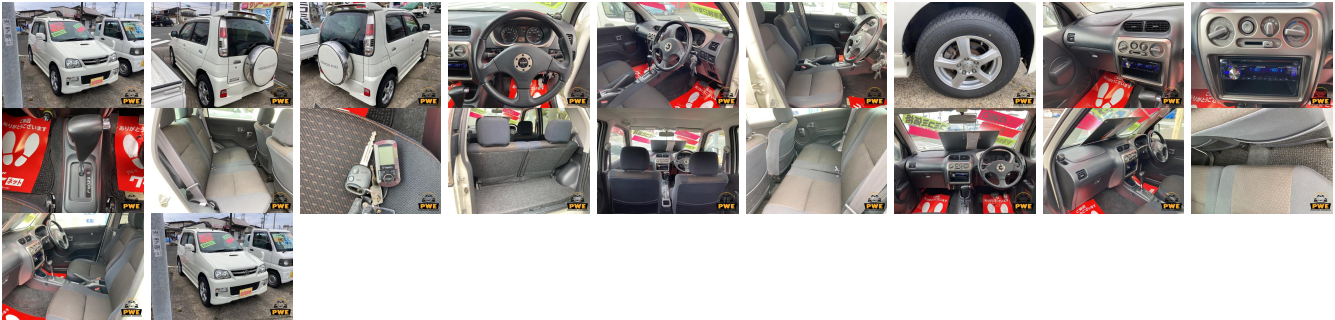

Vehicle Information

PWE 6194

Daihatsu

First Registration Year: 2010-05
Manufacture Year: 2010-05

Model: Terios Kid **Chassis No:** J111G-507*** **Transmission:** Automatic **Exterior:**
Grade: 4 **Engine:** **Mileage:** 109,067 **Interior:**
Fuel: Petrol **Seats:** 4 **Engine Capacity:** 660
Drive Train: **Color:** White

Vehicle Options:

Pwr Steering	Pwr Wind	Pwr Mirrors	Center Lock
Air Cond	Reverse Camera	Pwr Slide Door	Easy Closer
Cruise Control	ABS	Air Bag	Fog Lamps
HID Head Lamps	LED Head Lamps	Spare Key	Remote Key
Push Start	Seat Heater	Pwr Seat	Leather Seat
Floor Mat	Sun Roof	Alloy Wheels	Grill Guard
Rear Wiper	Rear Spoiler	Stereo	Navi/TV
Car CD	Car MD	AUX	Spare Tire
Spare Tire Case	Puncture Repairing Kit	Tool	Jack
Operators Manual	Maint. Record		