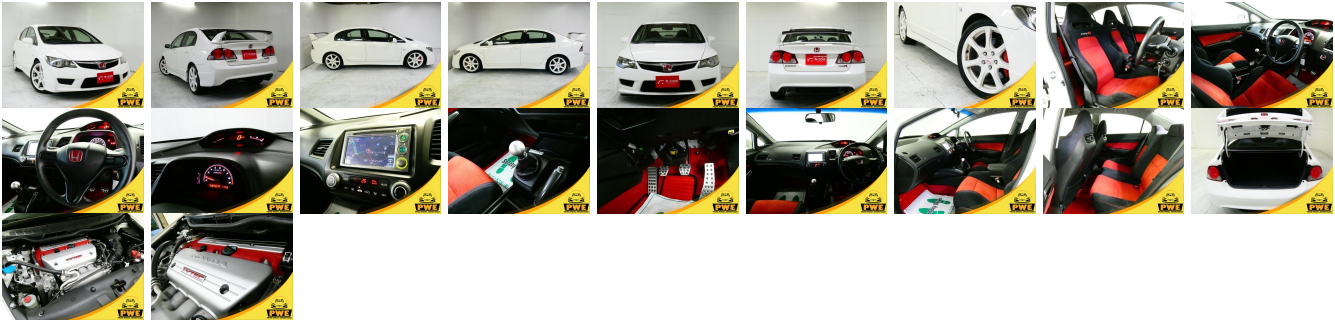

Vehicle Information

PWE 1155

HONDA

First Registration Year: 2007-06
Manufacture Year: 2007-06

Model:	CIVIC TYPE R	Chassis No:	FD2-120****	Transmission:	Manual	Exterior:	
Grade:	4.5	Engine:		Mileage:	38,700	Interior:	
Fuel:	Petrol	Seats:	4	Engine Capacity:	2,000		
Drive Train:				Color:	WHITE		

Vehicle Options:

Pwr Steering	Pwr Wind	Pwr Mirrors	Center Lock
Air Cond	Reverse Camera	Pwr Slide Door	Easy Closer
Cruise Control	ABS	Air Bag	Fog Lamps
HID Head Lamps	LED Head Lamps	Spare Key	Remote Key
Push Start	Seat Heater	Pwr Seat	Leather Seat
Floor Mat	Sun Roof	Alloy Wheels	Grill Guard
Rear Wiper	Rear Spoiler	Stereo	Navi/TV
Car CD	Car MD	AUX	Spare Tire
Spare Tire Case	Puncture Repairing Kit	Tool	Jack
Operators Manual	Maint. Record		