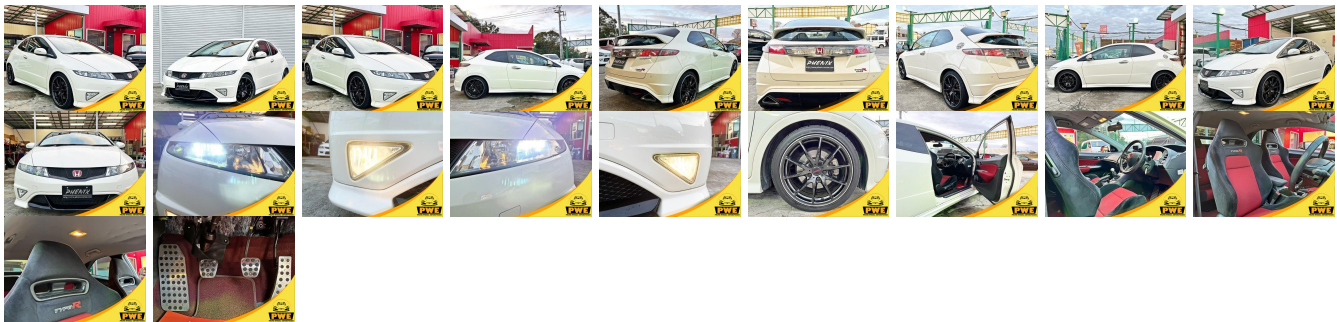

Vehicle Information

PWE 1364

HONDA

First Registration Year: 2010-02
 Manufacture Year: 2010-02

Model:	CIVIC TYPE R EURO	Chassis No:	FN2-102****	Transmission:	Manual	Exterior:	
Grade:	4.5	Engine:		Mileage:	143,056	Interior:	
Fuel:	Petrol	Seats:	4	Engine Capacity:	2,000		
Drive Train:	2WD			Color:	WHITE		

Vehicle Options:

Pwr Steering	Pwr Wind	Pwr Mirrors	Center Lock
Air Cond	Reverse Camera	Pwr Slide Door	Easy Closer
Cruise Control	ABS	Air Bag	Fog Lamps
HID Head Lamps	LED Head Lamps	Spare Key	Remote Key
Push Start	Seat Heater	Pwr Seat	Leather Seat
Floor Mat	Sun Roof	Alloy Wheels	Grill Guard
Rear Wiper	Rear Spoiler	Stereo	Navi/TV
Car CD	Car MD	AUX	Spare Tire
Spare Tire Case	Puncture Repairing Kit	Tool	Jack
Operators Manual	Maint. Record		