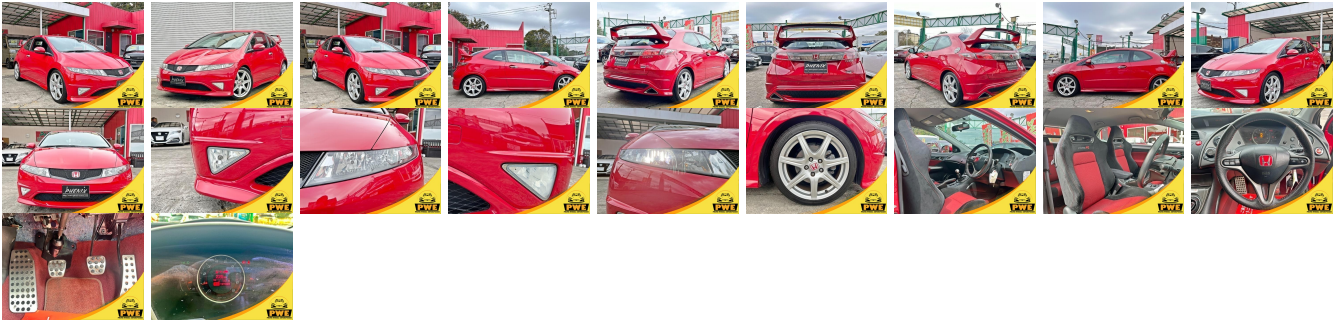

Vehicle Information

PWE 1365

HONDA

First Registration Year: 2010-02
Manufacture Year: 2010-02

Model:	CIVIC TYPE R EURO	Chassis No:	FN202****	Transmission:	Manual	Exterior:	
Grade:	4.5	Engine:		Mileage:	129,009	Interior:	
Fuel:	Petrol	Seats:	4	Engine Capacity:	2,000		
Drive Train:	2WD			Color:	RED		

Vehicle Options:

Pwr Steering	Pwr Wind	Pwr Mirrors	Center Lock
Air Cond	Reverse Camera	Pwr Slide Door	Easy Closer
Cruise Control	ABS	Air Bag	Fog Lamps
HID Head Lamps	LED Head Lamps	Spare Key	Remote Key
Push Start	Seat Heater	Pwr Seat	Leather Seat
Floor Mat	Sun Roof	Alloy Wheels	Grill Guard
Rear Wiper	Rear Spoiler	Stereo	Navi/TV
Car CD	Car MD	AUX	Spare Tire
Spare Tire Case	Puncture Repairing Kit	Tool	Jack
Operators Manual	Maint. Record		