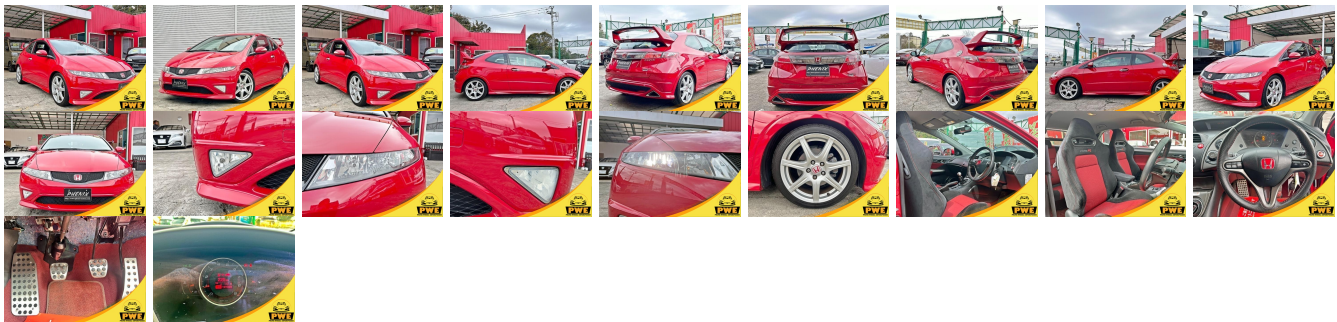

Vehicle Information

PWE 1365

HONDA

First Registration Year: 2010-02
Manufacture Year: 2010-02

Model:	CIVIC TYPE R EURO	Chassis No:	FN202****	Transmission:	Manual	Exterior:	
Grade:	4.5	Engine:		Mileage:	129,009	Interior:	
Fuel:	Petrol	Seats:	4	Engine Capacity:	2,000		
Drive Train:	2WD			Color:	RED		

Vehicle Options:

Pwr Steering	Pwr Wind	Pwr Mirrors	Center Lock
Air Cond	Reverse Camera	Pwr Slide Door	Easy Closer
Cruise Control	ABS	Air Bag	Fog Lamps
HID Head Lamps	LED Head Lamps	Spare Key	Remote Key
Push Start	Seat Heater	Pwr Seat	Leather Seat
Floor Mat	Sun Roof	Alloy Wheels	Grill Guard
Rear Wiper	Rear Spoiler	Stereo	Navi/TV
Car CD	Car MD	AUX	Spare Tire
Spare Tire Case	Puncture Repairing Kit	Tool	Jack
Operators Manual	Maint. Record		