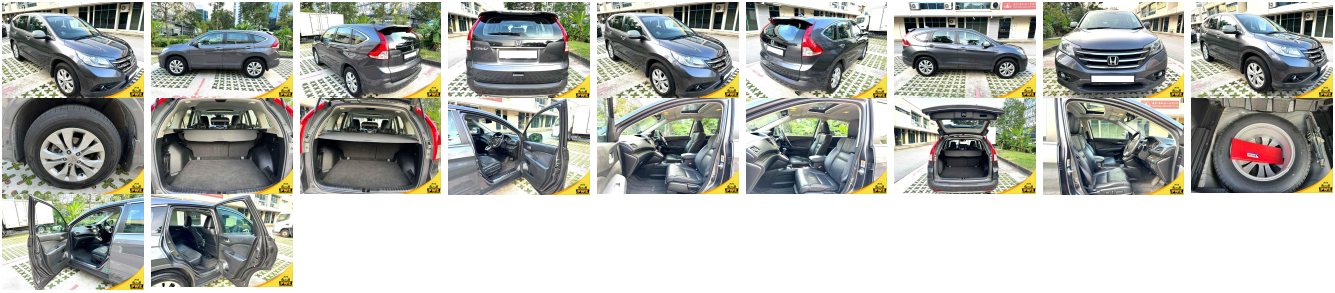

Vehicle Information

PWE 6099

HONDA

First Registration Year: 2015-03
 Manufacture Year: 2015-03

Model: C-RV **Chassis No:** MRHRM3850FP0001 **Transmission:** Automatic **Exterior:**
Grade: 4.0 **Engine:** **Mileage:** 57,376 **Interior:**
Fuel: Petrol **Seats:** 5 **Engine Capacity:** 2,400
Drive Train: 2WD **Color:** GRAY

Vehicle Options:

Pwr Steering	Pwr Wind	Pwr Mirrors	Center Lock
Air Cond	Reverse Camera	Pwr Slide Door	Easy Closer
Cruise Control	ABS	Air Bag	Fog Lamps
HID Head Lamps	LED Head Lamps	Spare Key	Remote Key
Push Start	Seat Heater	Pwr Seat	Leather Seat
Floor Mat	Sun Roof	Alloy Wheels	Grill Guard
Rear Wiper	Rear Spoiler	Stereo	Navi/TV
Car CD	Car MD	AUX	Spare Tire
Spare Tire Case	Puncture Repairing Kit	Tool	Jack
Operators Manual	Maint. Record		