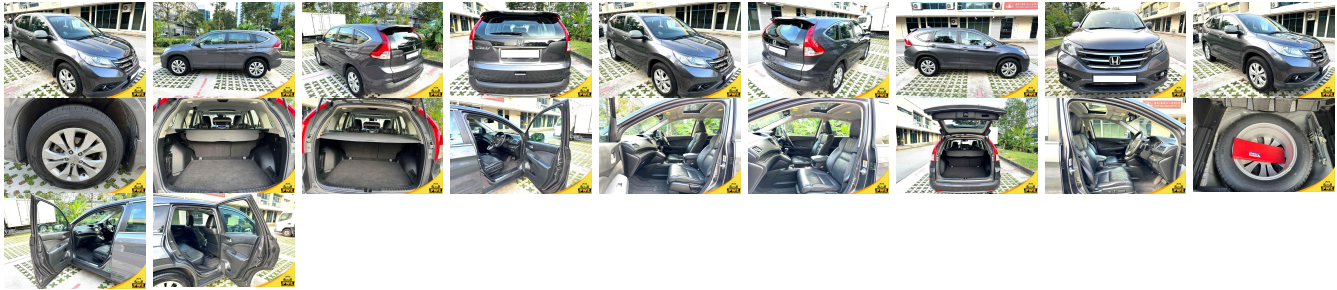

Vehicle Information

PWE 6099

HONDA

First Registration Year: 2015-03
 Manufacture Year: 2015-03

Model: C-RV **Chassis No:** MRHRM3850FP000 **Transmission:** Automatic **Exterior:**
Grade: 4.0 **Engine:** **Mileage:** 57,376 **Interior:**
Fuel: Petrol **Seats:** 5 **Engine Capacity:** 2,400
Drive Train: 2WD **Color:** GRAY

Vehicle Options:

Pwr Steering	Pwr Wind	Pwr Mirrors	Center Lock
Air Cond	Reverse Camera	Pwr Slide Door	Easy Closer
Cruise Control	ABS	Air Bag	Fog Lamps
HID Head Lamps	LED Head Lamps	Spare Key	Remote Key
Push Start	Seat Heater	Pwr Seat	Leather Seat
Floor Mat	Sun Roof	Alloy Wheels	Grill Guard
Rear Wiper	Rear Spoiler	Stereo	Navi/TV
Car CD	Car MD	AUX	Spare Tire
Spare Tire Case	Puncture Repairing Kit	Tool	Jack
Operators Manual	Maint. Record		