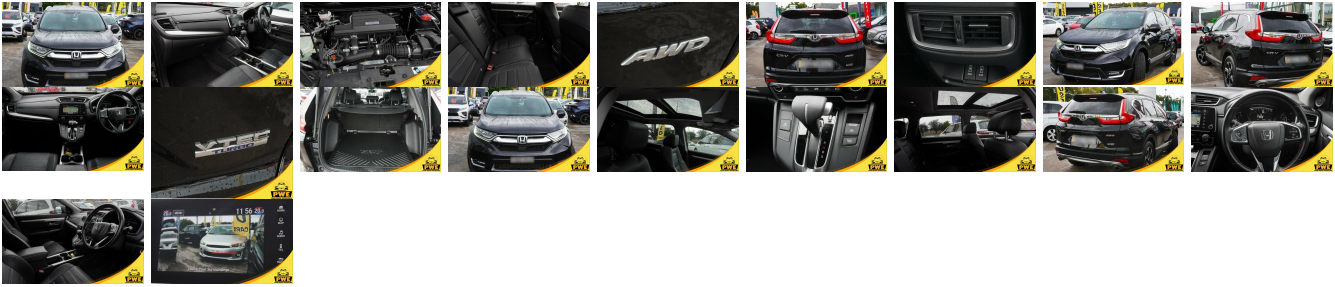

## Vehicle Information

PWE 6152

HONDA

**First Registration Year:** 2017-05  
**Manufacture Year:** 2017-05

<b>Model:</b>	CR-V	<b>Chassis No:</b>	RW2-100	<b>Transmission:</b>	Automatic	<b>Exterior:</b>
<b>Grade:</b>	4.5	<b>Engine:</b>		<b>Mileage:</b>	23,460	<b>Interior:</b>
<b>Fuel:</b>	Petrol	<b>Seats:</b>	5	<b>Engine Capacity:</b>	1,500	
<b>Drive Train:</b>	4WD			<b>Color:</b>	BLACK	

## Vehicle Options:

Pwr Steering	Pwr Wind	Pwr Mirrors	Center Lock
Air Cond	Reverse Camera	Pwr Slide Door	Easy Closer
Cruise Control	ABS	Air Bag	Fog Lamps
HID Head Lamps	LED Head Lamps	Spare Key	Remote Key
Push Start	Seat Heater	Pwr Seat	Leather Seat
Floor Mat	Sun Roof	Alloy Wheels	Grill Guard
Rear Wiper	Rear Spoiler	Stereo	Navi/TV
Car CD	Car MD	AUX	Spare Tire
Spare Tire Case	Puncture Repairing Kit	Tool	Jack
Operators Manual	Maint. Record		