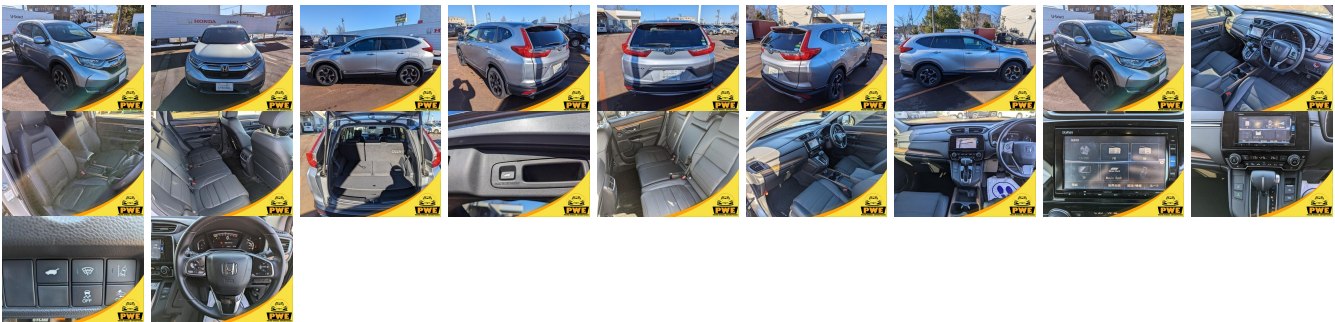

Vehicle Information

PWE 6156

HONDA

First Registration Year: 2018-07
Manufacture Year: 2018-07

Model: CR-V **Chassis No:** RW2-100**** **Transmission:** Automatic **Exterior:**
Grade: 4.0 **Engine:** **Mileage:** 20,992 **Interior:**
Fuel: Petrol **Seats:** 5 **Engine Capacity:** 1,500
Drive Train: 4WD **Color:** SILVER

Vehicle Options:

Pwr Steering	Pwr Wind	Pwr Mirrors	Center Lock
Air Cond	Reverse Camera	Pwr Slide Door	Easy Closer
Cruise Control	ABS	Air Bag	Fog Lamps
HID Head Lamps	LED Head Lamps	Spare Key	Remote Key
Push Start	Seat Heater	Pwr Seat	Leather Seat
Floor Mat	Sun Roof	Alloy Wheels	Grill Guard
Rear Wiper	Rear Spoiler	Stereo	Navi/TV
Car CD	Car MD	AUX	Spare Tire
Spare Tire Case	Puncture Repairing Kit	Tool	Jack
Operators Manual	Maint. Record		