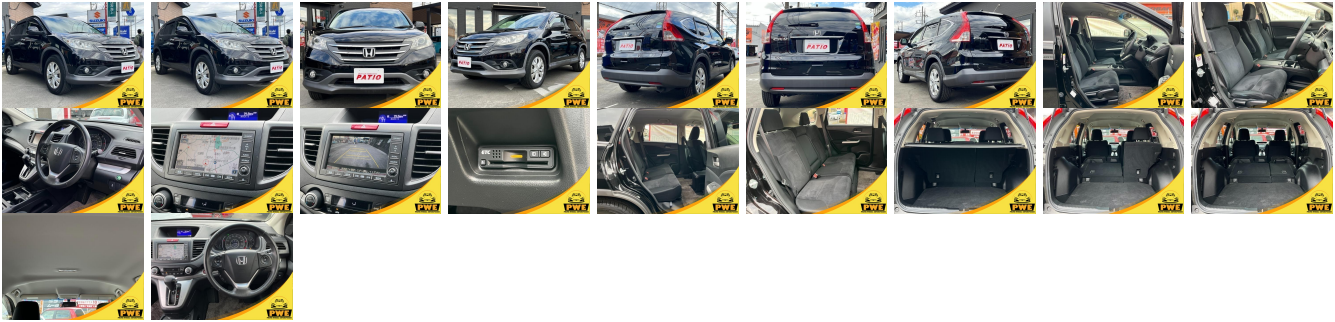

Vehicle Information

PWE 6177

HONDA

First Registration Year: 2013-08
Manufacture Year: 2013-08

Model:	CR-V	Chassis No:	RM1-110****	Transmission:	Automatic	Exterior:
Grade:	3.5	Engine:		Mileage:	44,393	Interior:
Fuel:	Petrol	Seats:	5	Engine Capacity:	2,000	
Drive Train:	2WD			Color:	BLACK M	

Vehicle Options:

Pwr Steering	Pwr Wind	Pwr Mirrors	Center Lock
Air Cond	Reverse Camera	Pwr Slide Door	Easy Closer
Cruise Control	ABS	Air Bag	Fog Lamps
HID Head Lamps	LED Head Lamps	Spare Key	Remote Key
Push Start	Seat Heater	Pwr Seat	Leather Seat
Floor Mat	Sun Roof	Alloy Wheels	Grill Guard
Rear Wiper	Rear Spoiler	Stereo	Navi/TV
Car CD	Car MD	AUX	Spare Tire
Spare Tire Case	Puncture Repairing Kit	Tool	Jack
Operators Manual	Maint. Record		