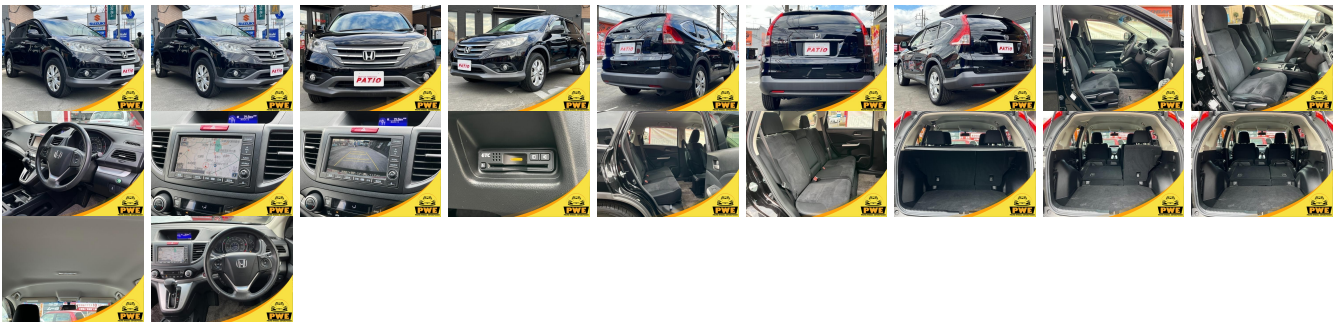

Vehicle Information

PWE 6177

HONDA

First Registration Year: 2013-08
Manufacture Year: 2013-08

Model: CR-V **Chassis No:** RM1-110**** **Transmission:** Automatic **Exterior:**
Grade: 3.5 **Engine:** **Mileage:** 44,393 **Interior:**
Fuel: Petrol **Seats:** 5 **Engine Capacity:** 2,000
Drive Train: 2WD **Color:** BLACK M

Vehicle Options:

Pwr Steering	Pwr Wind	Pwr Mirrors	Center Lock
Air Cond	Reverse Camera	Pwr Slide Door	Easy Closer
Cruise Control	ABS	Air Bag	Fog Lamps
HID Head Lamps	LED Head Lamps	Spare Key	Remote Key
Push Start	Seat Heater	Pwr Seat	Leather Seat
Floor Mat	Sun Roof	Alloy Wheels	Grill Guard
Rear Wiper	Rear Spoiler	Stereo	Navi/TV
Car CD	Car MD	AUX	Spare Tire
Spare Tire Case	Puncture Repairing Kit	Tool	Jack
Operators Manual	Maint. Record		