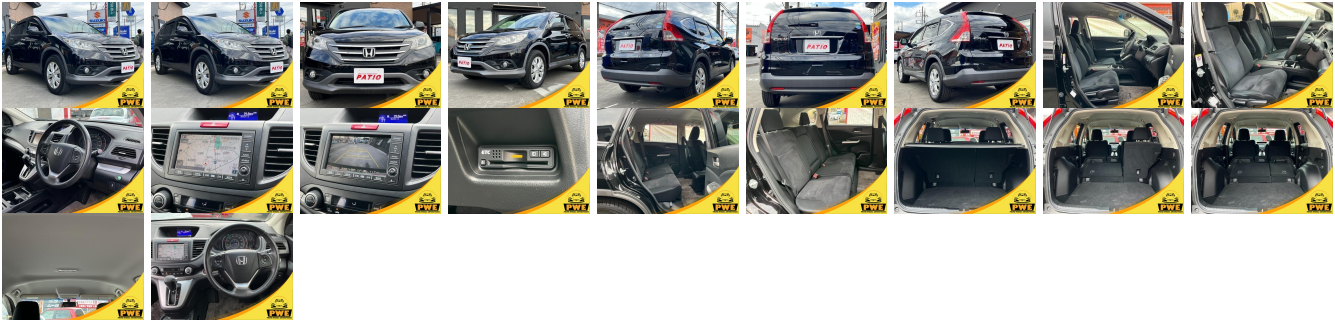

Vehicle Information

PWE 6177

HONDA

First Registration Year: 2013-08
Manufacture Year: 2013-08

Model:	CR-V	Chassis No:	RM1-110****	Transmission:	Automatic	Exterior:	
Grade:	3.5	Engine:		Mileage:	44,393	Interior:	
Fuel:	Petrol	Seats:	5	Engine Capacity:	2,000		
Drive Train:	2WD			Color:	BLACK M		

Vehicle Options:

Pwr Steering	Pwr Wind	Pwr Mirrors	Center Lock
Air Cond	Reverse Camera	Pwr Slide Door	Easy Closer
Cruise Control	ABS	Air Bag	Fog Lamps
HID Head Lamps	LED Head Lamps	Spare Key	Remote Key
Push Start	Seat Heater	Pwr Seat	Leather Seat
Floor Mat	Sun Roof	Alloy Wheels	Grill Guard
Rear Wiper	Rear Spoiler	Stereo	Navi/TV
Car CD	Car MD	AUX	Spare Tire
Spare Tire Case	Puncture Repairing Kit	Tool	Jack
Operators Manual	Maint. Record		