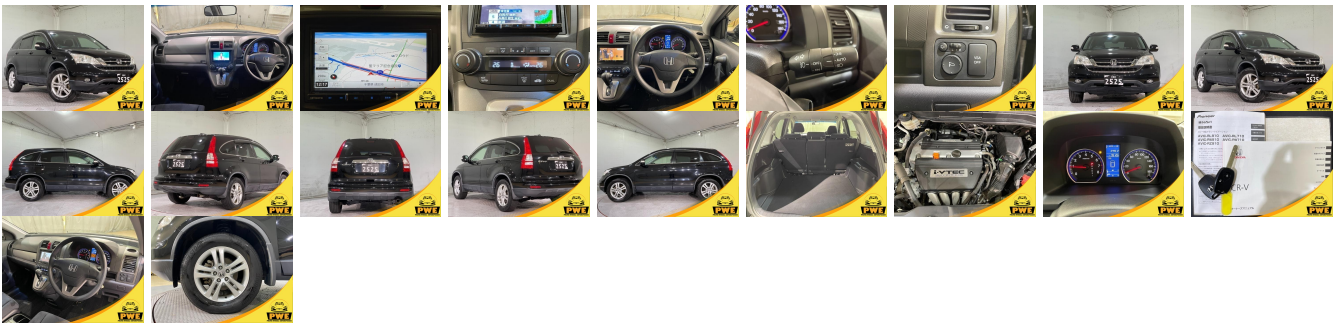

**Vehicle Information**

**PWE 1279**

HONDA First Registration Year: 2011-06  
 Manufacture Year: 2011-06

<b>Model:</b>	CR-V X	<b>Chassis No:</b>	RE4-134****	<b>Transmission:</b>	Automatic	<b>Exterior:</b>
<b>Grade:</b>	4.5	<b>Engine:</b>		<b>Mileage:</b>	50,000	<b>Interior:</b>
<b>Fuel:</b>	Petrol	<b>Seats:</b>	5	<b>Engine Capacity:</b>	2,400	
<b>Drive Train:</b>	4WD			<b>Color:</b>	BLACK M	

**Vehicle Options:**

Pwr Steering	Pwr Wind	Pwr Mirrors	Center Lock
Air Cond	Reverse Camera	Pwr Slide Door	Easy Closer
Cruise Control	ABS	Air Bag	Fog Lamps
HID Head Lamps	LED Head Lamps	Spare Key	Remote Key
Push Start	Seat Heater	Pwr Seat	Leather Seat
Floor Mat	Sun Roof	Alloy Wheels	Grill Guard
Rear Wiper	Rear Spoiler	Stereo	Navi/TV
Car CD	Car MD	AUX	Spare Tire
Spare Tire Case	Puncture Repairing Kit	Tool	Jack
Operators Manual	Maint. Record		