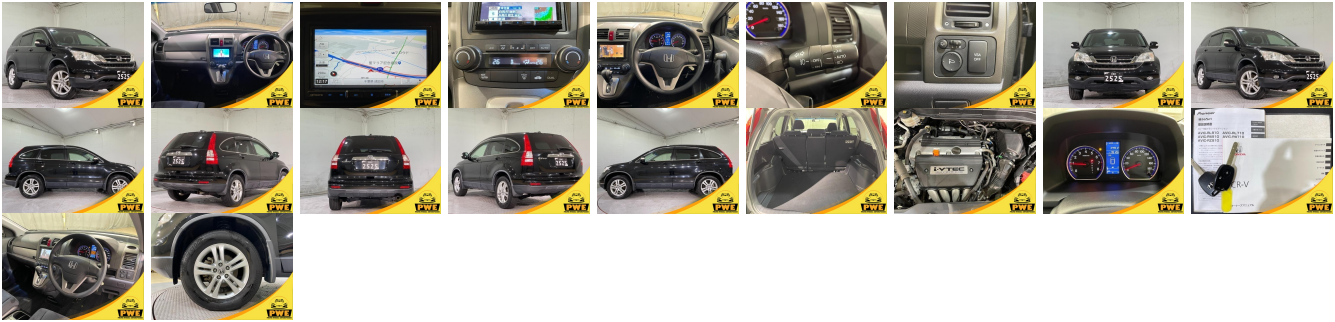

Vehicle Information

PWE 1279

HONDA

First Registration Year: 2011-06
Manufacture Year: 2011-06

Model:	CR-V X	Chassis No:	RE4-134****	Transmission:	Automatic	Exterior:
Grade:	4.5	Engine:		Mileage:	50,000	Interior:
Fuel:	Petrol	Seats:	5	Engine Capacity:	2,400	
Drive Train:	4WD			Color:	BLACK M	

Vehicle Options:

Pwr Steering	Pwr Wind	Pwr Mirrors	Center Lock
Air Cond	Reverse Camera	Pwr Slide Door	Easy Closer
Cruise Control	ABS	Air Bag	Fog Lamps
HID Head Lamps	LED Head Lamps	Spare Key	Remote Key
Push Start	Seat Heater	Pwr Seat	Leather Seat
Floor Mat	Sun Roof	Alloy Wheels	Grill Guard
Rear Wiper	Rear Spoiler	Stereo	Navi/TV
Car CD	Car MD	AUX	Spare Tire
Spare Tire Case	Puncture Repairing Kit	Tool	Jack
Operators Manual	Maint. Record		