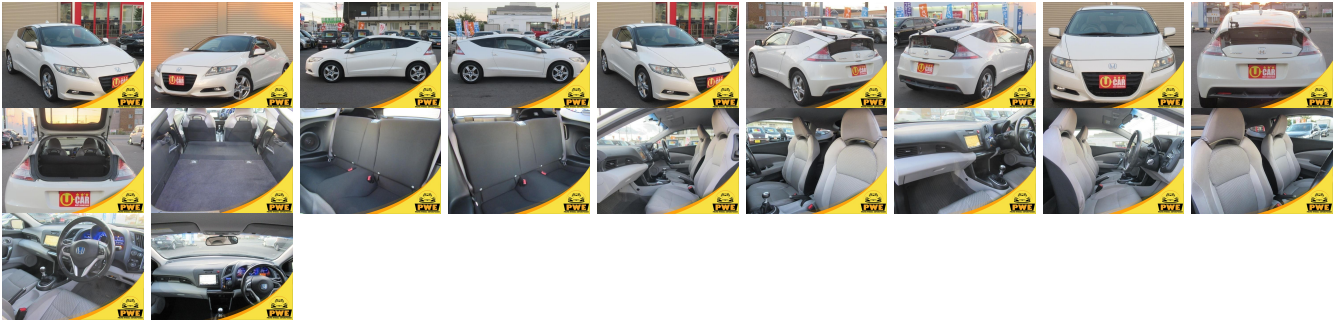

Vehicle Information

PWE 1158

HONDA

First Registration Year: 2010-04
Manufacture Year: 2010-04

Model:	CR-Z ALPHA	Chassis No:	ZF1-101****	Transmission:	Manual	Exterior:	
Grade:	4.5	Engine:		Mileage:	34,900	Interior:	
Fuel:	Petrol	Seats:	4	Engine Capacity:	1,500		
Drive Train:	2WD			Color:	PEARL WHITE		

Vehicle Options:

Pwr Steering	Pwr Wind	Pwr Mirrors	Center Lock
Air Cond	Reverse Camera	Pwr Slide Door	Easy Closer
Cruise Control	ABS	Air Bag	Fog Lamps
HID Head Lamps	LED Head Lamps	Spare Key	Remote Key
Push Start	Seat Heater	Pwr Seat	Leather Seat
Floor Mat	Sun Roof	Alloy Wheels	Grill Guard
Rear Wiper	Rear Spoiler	Stereo	Navi/TV
Car CD	Car MD	AUX	Spare Tire
Spare Tire Case	Puncture Repairing Kit	Tool	Jack
Operators Manual	Maint. Record		