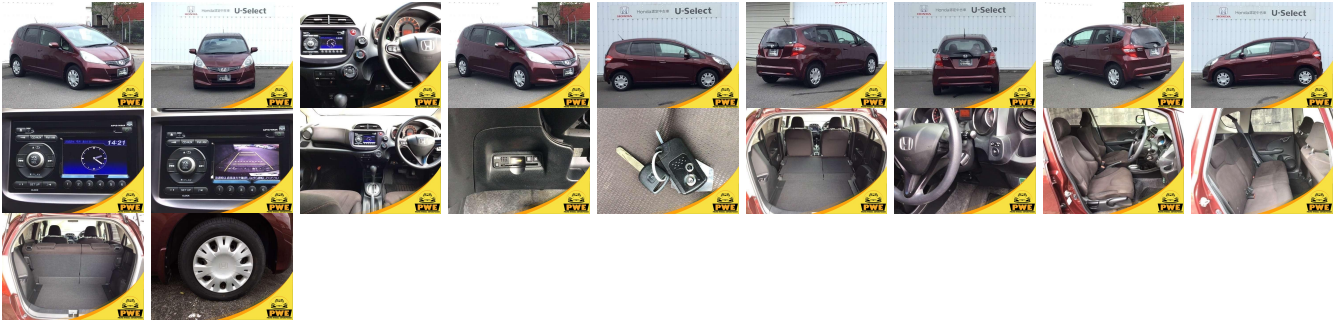

Vehicle Information

PWE 6047

HONDA

First Registration Year: 2012-06
Manufacture Year: 2012-06

Model:	FIT	Chassis No:	GP1-120****	Transmission:	Automatic	Exterior:	
Grade:	4.5	Engine:		Mileage:	34,609	Interior:	
Fuel:	Petrol	Seats:	5	Engine Capacity:	1,300		
Drive Train:				Color:	BROWN		

Vehicle Options:

Pwr Steering	Pwr Wind	Pwr Mirrors	Center Lock
Air Cond	Reverse Camera	Pwr Slide Door	Easy Closer
Cruise Control	ABS	Air Bag	Fog Lamps
HID Head Lamps	LED Head Lamps	Spare Key	Remote Key
Push Start	Seat Heater	Pwr Seat	Leather Seat
Floor Mat	Sun Roof	Alloy Wheels	Grill Guard
Rear Wiper	Rear Spoiler	Stereo	Navi/TV
Car CD	Car MD	AUX	Spare Tire
Spare Tire Case	Puncture Repairing Kit	Tool	Jack
Operators Manual	Maint. Record		