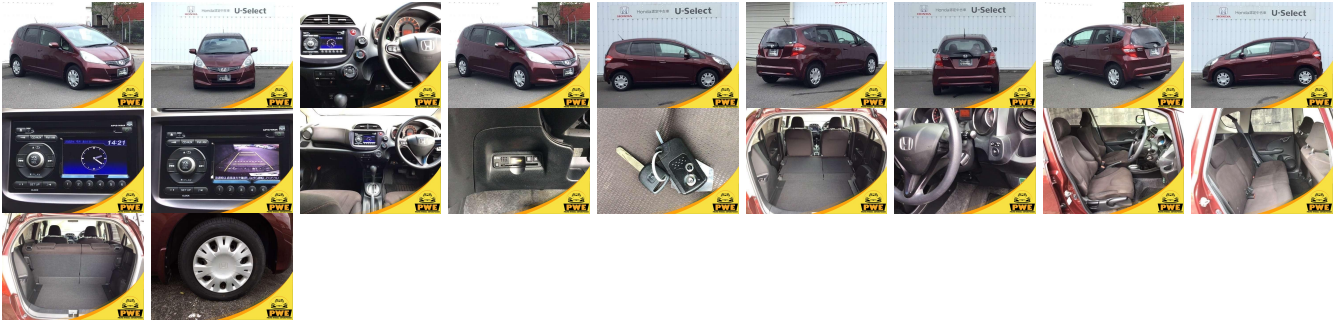

## Vehicle Information

PWE 6047

HONDA

**First Registration Year:** 2012-06  
**Manufacture Year:** 2012-06

<b>Model:</b>	FIT	<b>Chassis No:</b>	GP1-120****	<b>Transmission:</b>	Automatic	<b>Exterior:</b>	
<b>Grade:</b>	4.5	<b>Engine:</b>		<b>Mileage:</b>	34,609	<b>Interior:</b>	
<b>Fuel:</b>	Petrol	<b>Seats:</b>	5	<b>Engine Capacity:</b>	1,300		
<b>Drive Train:</b>				<b>Color:</b>	BROWN		

## Vehicle Options:

Pwr Steering	Pwr Wind	Pwr Mirrors	Center Lock
Air Cond	Reverse Camera	Pwr Slide Door	Easy Closer
Cruise Control	ABS	Air Bag	Fog Lamps
HID Head Lamps	LED Head Lamps	Spare Key	Remote Key
Push Start	Seat Heater	Pwr Seat	Leather Seat
Floor Mat	Sun Roof	Alloy Wheels	Grill Guard
Rear Wiper	Rear Spoiler	Stereo	Navi/TV
Car CD	Car MD	AUX	Spare Tire
Spare Tire Case	Puncture Repairing Kit	Tool	Jack
Operators Manual	Maint. Record		