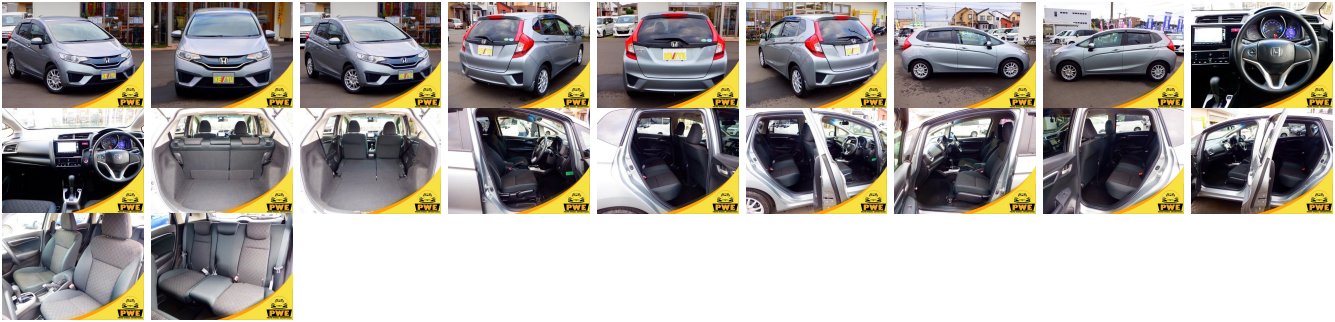

## Vehicle Information

PWE 6069

HONDA

**First Registration Year:** 2013-01  
**Manufacture Year:** 2013-01

<b>Model:</b>	FIT 13G L PACKAGE	<b>Chassis No:</b>	GK3-123****	<b>Transmission:</b>	Automatic	<b>Exterior:</b>	
<b>Grade:</b>	4.0	<b>Engine:</b>		<b>Mileage:</b>	32,642	<b>Interior:</b>	
<b>Fuel:</b>	Petrol	<b>Seats:</b>	5	<b>Engine Capacity:</b>	1,300		
<b>Drive Train:</b>	2WD			<b>Color:</b>	Silver M		

## Vehicle Options:

Pwr Steering	Pwr Wind	Pwr Mirrors	Center Lock
Air Cond	Reverse Camera	Pwr Slide Door	Easy Closer
Cruise Control	ABS	Air Bag	Fog Lamps
HID Head Lamps	LED Head Lamps	Spare Key	Remote Key
Push Start	Seat Heater	Pwr Seat	Leather Seat
Floor Mat	Sun Roof	Alloy Wheels	Grill Guard
Rear Wiper	Rear Spoiler	Stereo	Navi/TV
Car CD	Car MD	AUX	Spare Tire
Spare Tire Case	Puncture Repairing Kit	Tool	Jack
Operators Manual	Maint. Record		

**\$3,800**