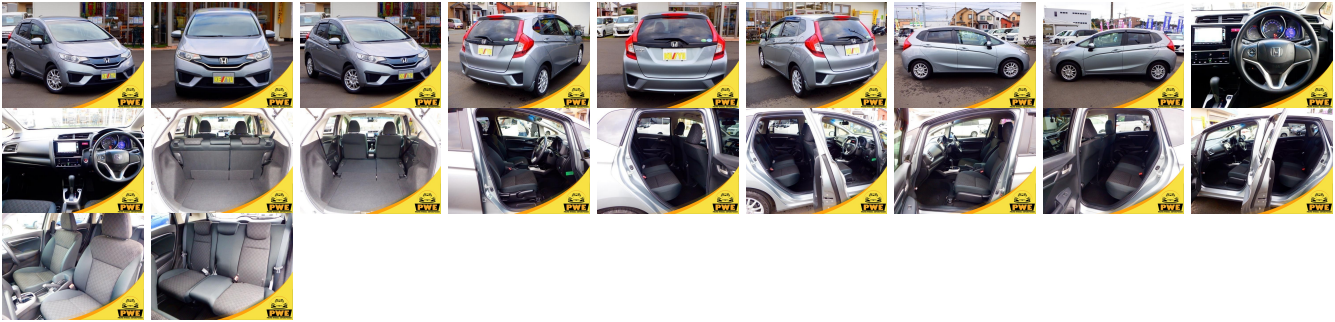

Vehicle Information

PWE 6069

HONDA

First Registration Year: 2013-01
Manufacture Year: 2013-01

Model:	FIT 13G L PACKAGE	Chassis No:	GK3-123****	Transmission:	Automatic	Exterior:	
Grade:	4.0	Engine:		Mileage:	32,642	Interior:	
Fuel:	Petrol	Seats:	5	Engine Capacity:	1,300		
Drive Train:	2WD			Color:	Silver M		

Vehicle Options:

Pwr Steering	Pwr Wind	Pwr Mirrors	Center Lock
Air Cond	Reverse Camera	Pwr Slide Door	Easy Closer
Cruise Control	ABS	Air Bag	Fog Lamps
HID Head Lamps	LED Head Lamps	Spare Key	Remote Key
Push Start	Seat Heater	Pwr Seat	Leather Seat
Floor Mat	Sun Roof	Alloy Wheels	Grill Guard
Rear Wiper	Rear Spoiler	Stereo	Navi/TV
Car CD	Car MD	AUX	Spare Tire
Spare Tire Case	Puncture Repairing Kit	Tool	Jack
Operators Manual	Maint. Record		