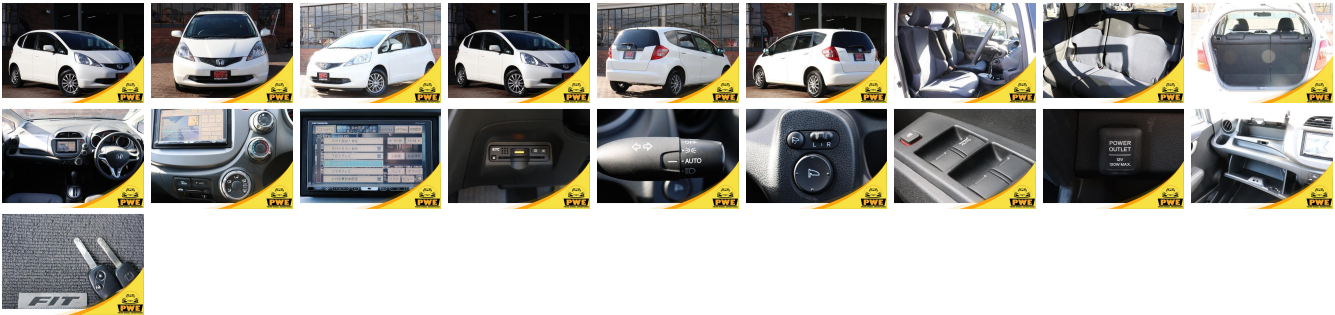

## Vehicle Information

PWE 6186

HONDA

**First Registration Year:** 2009-10  
**Manufacture Year:** 2009-10

<b>Model:</b>	FIT	<b>Chassis No:</b>	GE6-122****	<b>Transmission:</b>	Automatic	<b>Exterior:</b>
<b>Grade:</b>	3.5	<b>Engine:</b>		<b>Mileage:</b>	79,000	<b>Interior:</b>
<b>Fuel:</b>	Petrol	<b>Seats:</b>	5	<b>Engine Capacity:</b>	1,300	
<b>Drive Train:</b>	2WD			<b>Color:</b>	PEARL WHITE	

## Vehicle Options:

Pwr Steering	Pwr Wind	Pwr Mirrors	Center Lock
Air Cond	Reverse Camera	Pwr Slide Door	Easy Closer
Cruise Control	ABS	Air Bag	Fog Lamps
HID Head Lamps	LED Head Lamps	Spare Key	Remote Key
Push Start	Seat Heater	Pwr Seat	Leather Seat
Floor Mat	Sun Roof	Alloy Wheels	Grill Guard
Rear Wiper	Rear Spoiler	Stereo	Navi/TV
Car CD	Car MD	AUX	Spare Tire
Spare Tire Case	Puncture Repairing Kit	Tool	Jack
Operators Manual	Maint. Record		