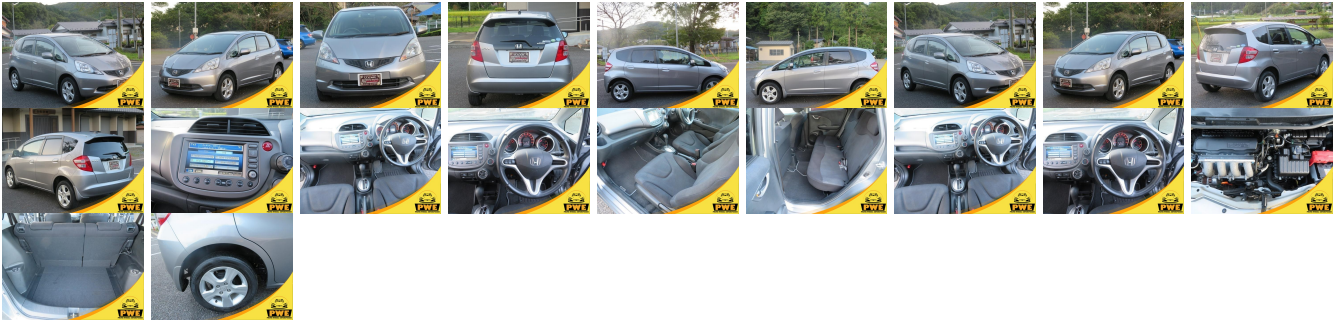

## Vehicle Information

PWE 1360

HONDA

**First Registration Year:** 2010-07  
**Manufacture Year:** 2010-07

<b>Model:</b>	FIT	<b>Chassis No:</b>	GE7-134****	<b>Transmission:</b>	Automatic	<b>Exterior:</b>	
<b>Grade:</b>	4.5	<b>Engine:</b>		<b>Mileage:</b>	107,711	<b>Interior:</b>	
<b>Fuel:</b>	Petrol	<b>Seats:</b>	5	<b>Engine Capacity:</b>	1,300		
<b>Drive Train:</b>	4WD			<b>Color:</b>	SILVER		

## Vehicle Options:

Pwr Steering	Pwr Wind	Pwr Mirrors	Center Lock
Air Cond	Reverse Camera	Pwr Slide Door	Easy Closer
Cruise Control	ABS	Air Bag	Fog Lamps
HID Head Lamps	LED Head Lamps	Spare Key	Remote Key
Push Start	Seat Heater	Pwr Seat	Leather Seat
Floor Mat	Sun Roof	Alloy Wheels	Grill Guard
Rear Wiper	Rear Spoiler	Stereo	Navi/TV
Car CD	Car MD	AUX	Spare Tire
Spare Tire Case	Puncture Repairing Kit	Tool	Jack
Operators Manual	Maint. Record		