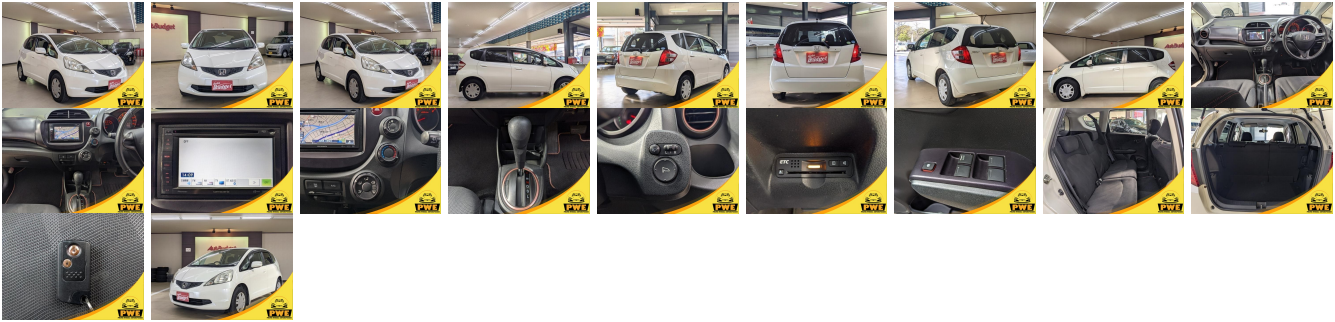

Vehicle Information

PWE 6185

HONDA

First Registration Year: 2010-09
Manufacture Year: 2010-09

Model:	FI	Chassis No:	GE6-140****	Transmission:	Automatic	Exterior:
Grade:	3.5	Engine:		Mileage:	65,000	Interior:
Fuel:	Petrol	Seats:	5	Engine Capacity:	1,300	
Drive Train:	2WD			Color:	WHITE	

Vehicle Options:

Pwr Steering	Pwr Wind	Pwr Mirrors	Center Lock
Air Cond	Reverse Camera	Pwr Slide Door	Easy Closer
Cruise Control	ABS	Air Bag	Fog Lamps
HID Head Lamps	LED Head Lamps	Spare Key	Remote Key
Push Start	Seat Heater	Pwr Seat	Leather Seat
Floor Mat	Sun Roof	Alloy Wheels	Grill Guard
Rear Wiper	Rear Spoiler	Stereo	Navi/TV
Car CD	Car MD	AUX	Spare Tire
Spare Tire Case	Puncture Repairing Kit	Tool	Jack
Operators Manual	Maint. Record		