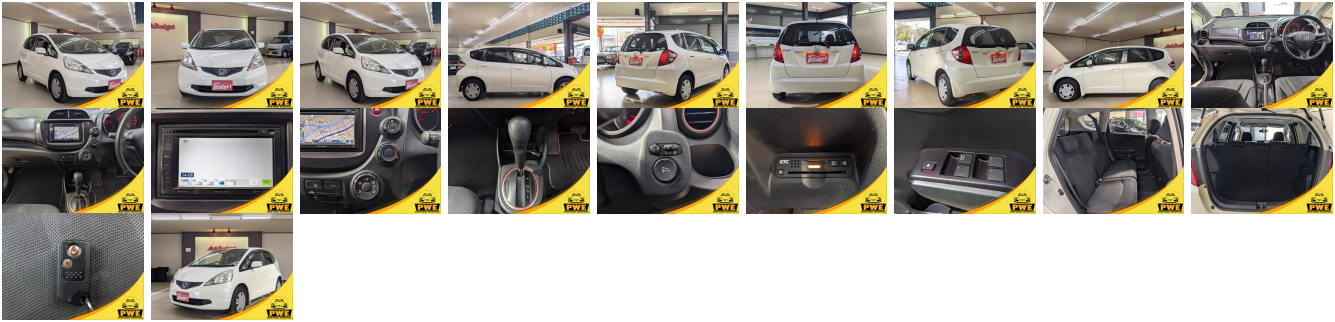

## Vehicle Information

PWE 6185

HONDA

**First Registration Year:** 2010-09  
**Manufacture Year:** 2010-09

<b>Model:</b>	FI	<b>Chassis No:</b>	GE6-140****	<b>Transmission:</b>	Automatic	<b>Exterior:</b>
<b>Grade:</b>	3.5	<b>Engine:</b>		<b>Mileage:</b>	65,000	<b>Interior:</b>
<b>Fuel:</b>	Petrol	<b>Seats:</b>	5	<b>Engine Capacity:</b>	1,300	
<b>Drive Train:</b>	2WD			<b>Color:</b>	WHITE	

## Vehicle Options:

Pwr Steering	Pwr Wind	Pwr Mirrors	Center Lock
Air Cond	Reverse Camera	Pwr Slide Door	Easy Closer
Cruise Control	ABS	Air Bag	Fog Lamps
HID Head Lamps	LED Head Lamps	Spare Key	Remote Key
Push Start	Seat Heater	Pwr Seat	Leather Seat
Floor Mat	Sun Roof	Alloy Wheels	Grill Guard
Rear Wiper	Rear Spoiler	Stereo	Navi/TV
Car CD	Car MD	AUX	Spare Tire
Spare Tire Case	Puncture Repairing Kit	Tool	Jack
Operators Manual	Maint. Record		