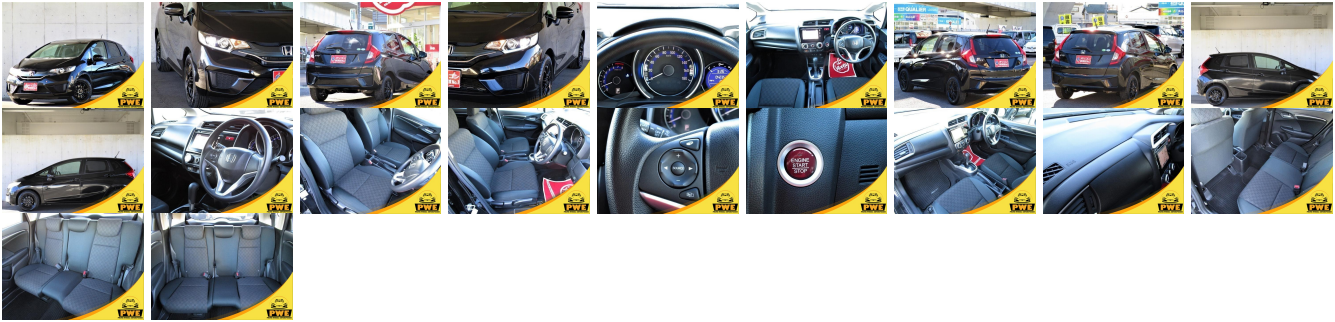

## Vehicle Information

PWE 6043

HONDA

**First Registration Year:** 2013-01  
**Manufacture Year:** 2013-01

<b>Model:</b>	FIT	<b>Chassis No:</b>	GP1-112****	<b>Transmission:</b>	Automatic	<b>Exterior:</b>
<b>Grade:</b>	4.0	<b>Engine:</b>		<b>Mileage:</b>	42,352	<b>Interior:</b>
<b>Fuel:</b>	Petrol	<b>Seats:</b>	5	<b>Engine Capacity:</b>	1,300	
<b>Drive Train:</b>	2WD			<b>Color:</b>	Black	

## Vehicle Options:

Pwr Steering	Pwr Wind	Pwr Mirrors	Center Lock
Air Cond	Reverse Camera	Pwr Slide Door	Easy Closer
Cruise Control	ABS	Air Bag	Fog Lamps
HID Head Lamps	LED Head Lamps	Spare Key	Remote Key
Push Start	Seat Heater	Pwr Seat	Leather Seat
Floor Mat	Sun Roof	Alloy Wheels	Grill Guard
Rear Wiper	Rear Spoiler	Stereo	Navi/TV
Car CD	Car MD	AUX	Spare Tire
Spare Tire Case	Puncture Repairing Kit	Tool	Jack
Operators Manual	Maint. Record		