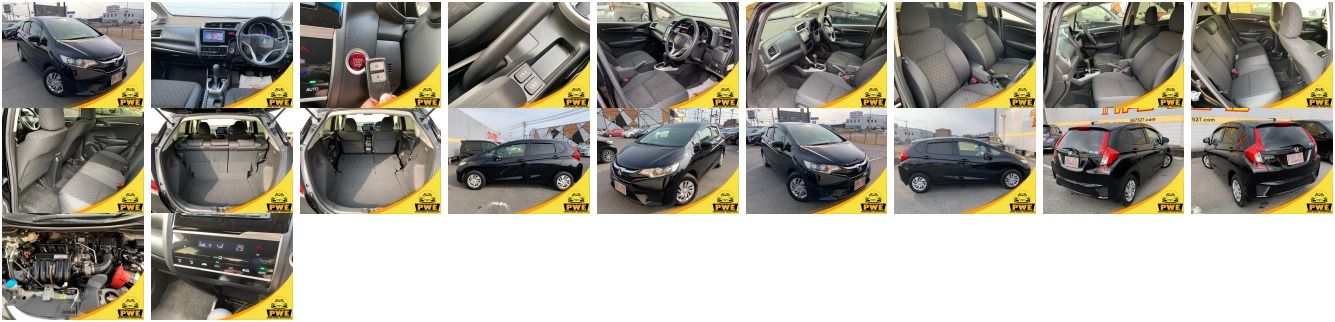

Vehicle Information

PWE 6158

Hon **First Registration Year:** 2016-04
Manufacture Year: 2016-04

Model: FIT **Chassis No:** GK3-122**** **Transmission:** Automatic **Exterior:**
Grade: 3.5 **Engine:** **Mileage:** 50,077 **Interior:**
Fuel: Petrol **Seats:** 5 **Engine Capacity:** 1,300
Drive Train: 2WD **Color:** BLACK

Vehicle Options:

Pwr Steering	Pwr Wind	Pwr Mirrors	Center Lock
Air Cond	Reverse Camera	Pwr Slide Door	Easy Closer
Cruise Control	ABS	Air Bag	Fog Lamps
HID Head Lamps	LED Head Lamps	Spare Key	Remote Key
Push Start	Seat Heater	Pwr Seat	Leather Seat
Floor Mat	Sun Roof	Alloy Wheels	Grill Guard
Rear Wiper	Rear Spoiler	Stereo	Navi/TV
Car CD	Car MD	AUX	Spare Tire
Spare Tire Case	Puncture Repairing Kit	Tool	Jack
Operators Manual	Maint. Record		