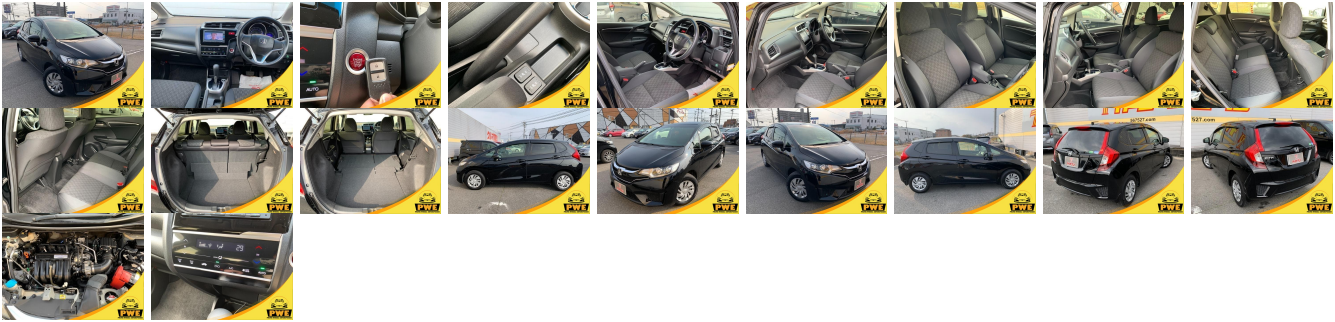

## Vehicle Information

PWE 6158

Hon **First Registration Year:** 2016-04  
**Manufacture Year:** 2016-04

**Model:** FIT **Chassis No:** GK3-122\*\*\*\* **Transmission:** Automatic **Exterior:**  
**Grade:** 3.5 **Engine:** **Mileage:** 50,077 **Interior:**  
**Fuel:** Petrol **Seats:** 5 **Engine Capacity:** 1,300  
**Drive Train:** 2WD **Color:** BLACK

## Vehicle Options:

Pwr Steering	Pwr Wind	Pwr Mirrors	Center Lock
Air Cond	Reverse Camera	Pwr Slide Door	Easy Closer
Cruise Control	ABS	Air Bag	Fog Lamps
HID Head Lamps	LED Head Lamps	Spare Key	Remote Key
Push Start	Seat Heater	Pwr Seat	Leather Seat
Floor Mat	Sun Roof	Alloy Wheels	Grill Guard
Rear Wiper	Rear Spoiler	Stereo	Navi/TV
Car CD	Car MD	AUX	Spare Tire
Spare Tire Case	Puncture Repairing Kit	Tool	Jack
Operators Manual	Maint. Record		