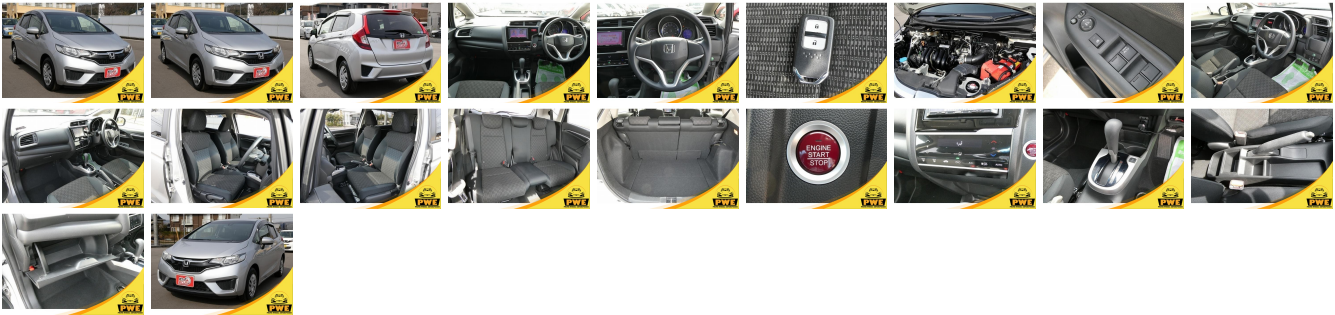

Vehicle Information

PWE 6159

HONDA

First Registration Year: 2016-06
Manufacture Year: 2016-06

Model:	FIT	Chassis No:	GK3-122	Transmission:	Automatic	Exterior:
Grade:	4.0	Engine:		Mileage:	38,790	Interior:
Fuel:	Petrol	Seats:	5	Engine Capacity:	1,300	
Drive Train:	2WD			Color:	SILVER M	

Vehicle Options:

Pwr Steering	Pwr Wind	Pwr Mirrors	Center Lock
Air Cond	Reverse Camera	Pwr Slide Door	Easy Closer
Cruise Control	ABS	Air Bag	Fog Lamps
HID Head Lamps	LED Head Lamps	Spare Key	Remote Key
Push Start	Seat Heater	Pwr Seat	Leather Seat
Floor Mat	Sun Roof	Alloy Wheels	Grill Guard
Rear Wiper	Rear Spoiler	Stereo	Navi/TV
Car CD	Car MD	AUX	Spare Tire
Spare Tire Case	Puncture Repairing Kit	Tool	Jack
Operators Manual	Maint. Record		