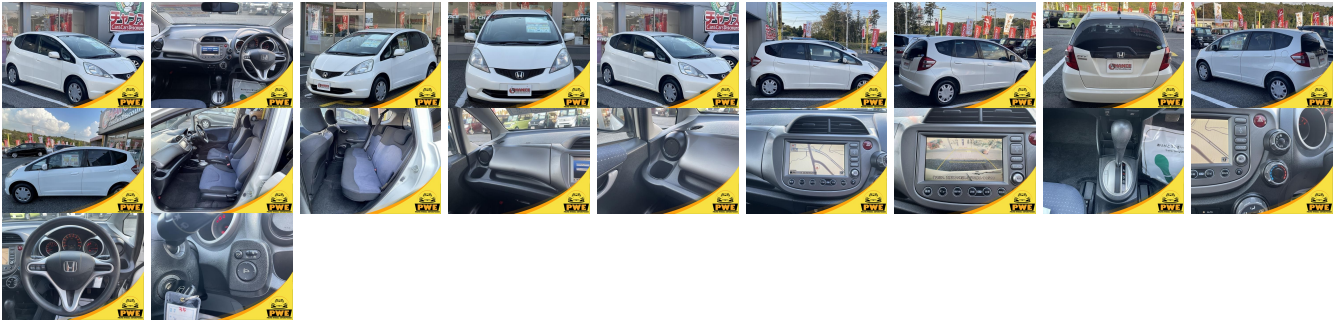

## Vehicle Information

PWE 6072

HONDA

**First Registration Year:** 2009-03  
**Manufacture Year:** 2009-03

<b>Model:</b>	FIT G	<b>Chassis No:</b>	GE6-123***	<b>Transmission:</b>	Automatic	<b>Exterior:</b>
<b>Grade:</b>	4.0	<b>Engine:</b>		<b>Mileage:</b>	108,241	<b>Interior:</b>
<b>Fuel:</b>	Petrol	<b>Seats:</b>	5	<b>Engine Capacity:</b>	1,300	
<b>Drive Train:</b>	2WD			<b>Color:</b>	White	

## Vehicle Options:

Pwr Steering	Pwr Wind	Pwr Mirrors	Center Lock
Air Cond	Reverse Camera	Pwr Slide Door	Easy Closer
Cruise Control	ABS	Air Bag	Fog Lamps
HID Head Lamps	LED Head Lamps	Spare Key	Remote Key
Push Start	Seat Heater	Pwr Seat	Leather Seat
Floor Mat	Sun Roof	Alloy Wheels	Grill Guard
Rear Wiper	Rear Spoiler	Stereo	Navi/TV
Car CD	Car MD	AUX	Spare Tire
Spare Tire Case	Puncture Repairing Kit	Tool	Jack
Operators Manual	Maint. Record		