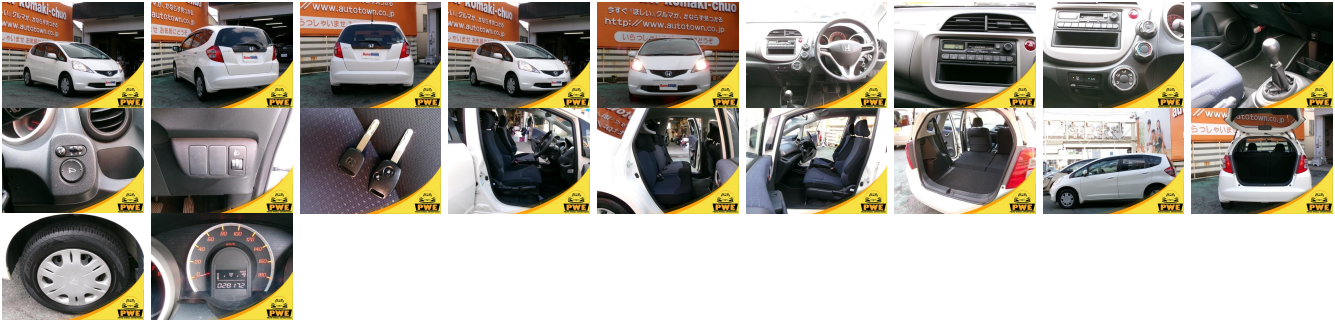

Vehicle Information

PWE 1281

HONDA

First Registration Year: 2010-09
Manufacture Year: 2010-09

Model:	FIT G	Chassis No:	GE6-142****	Transmission:	Manual	Exterior:	
Grade:	4.5	Engine:		Mileage:	28,200	Interior:	
Fuel:	Petrol	Seats:	5	Engine Capacity:	1,300		
Drive Train:	2WD			Color:	PEARL WHITE		

Vehicle Options:

Pwr Steering	Pwr Wind	Pwr Mirrors	Center Lock
Air Cond	Reverse Camera	Pwr Slide Door	Easy Closer
Cruise Control	ABS	Air Bag	Fog Lamps
HID Head Lamps	LED Head Lamps	Spare Key	Remote Key
Push Start	Seat Heater	Pwr Seat	Leather Seat
Floor Mat	Sun Roof	Alloy Wheels	Grill Guard
Rear Wiper	Rear Spoiler	Stereo	Navi/TV
Car CD	Car MD	AUX	Spare Tire
Spare Tire Case	Puncture Repairing Kit	Tool	Jack
Operators Manual	Maint. Record		