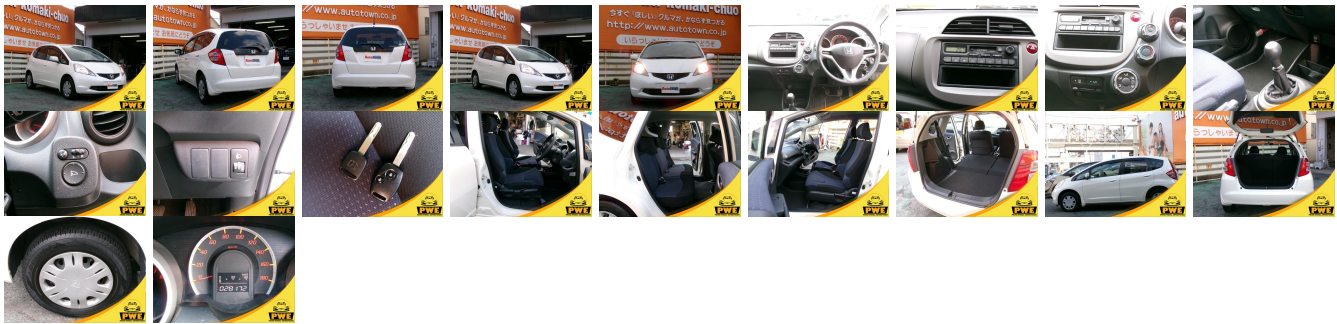

Vehicle Information

PWE 1281

HONDA

First Registration Year: 2010-09
Manufacture Year: 2010-09

Model: FIT G **Chassis No:** GE6-142**** **Transmission:** Manual **Exterior:**
Grade: 4.5 **Engine:** **Mileage:** 28,200 **Interior:**
Fuel: Petrol **Seats:** 5 **Engine Capacity:** 1,300
Drive Train: 2WD **Color:** PEARL WHITE

Vehicle Options:

Pwr Steering	Pwr Wind	Pwr Mirrors	Center Lock
Air Cond	Reverse Camera	Pwr Slide Door	Easy Closer
Cruise Control	ABS	Air Bag	Fog Lamps
HID Head Lamps	LED Head Lamps	Spare Key	Remote Key
Push Start	Seat Heater	Pwr Seat	Leather Seat
Floor Mat	Sun Roof	Alloy Wheels	Grill Guard
Rear Wiper	Rear Spoiler	Stereo	Navi/TV
Car CD	Car MD	AUX	Spare Tire
Spare Tire Case	Puncture Repairing Kit	Tool	Jack
Operators Manual	Maint. Record		