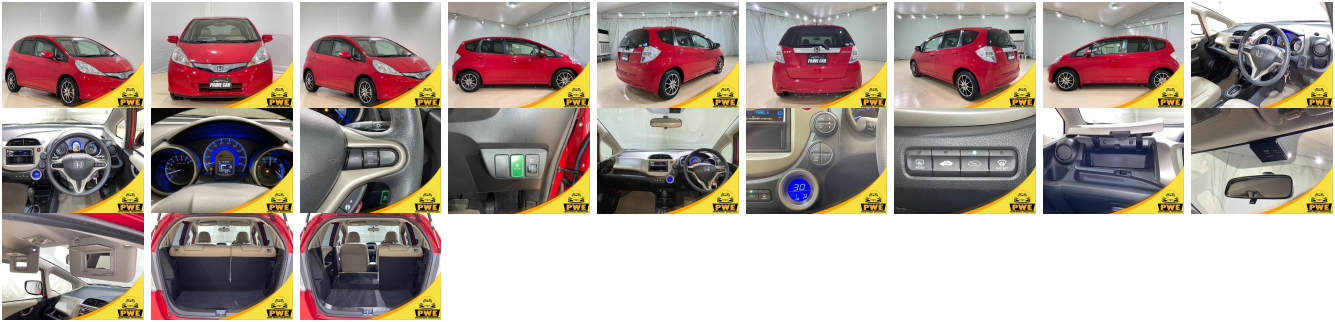

Vehicle Information

PWE 6048

HONDA

First Registration Year: 2011-06
Manufacture Year: 2011-06

Model:	FIT HYBRID	Chassis No:	GP1-120****	Transmission:	Automatic	Exterior:
Grade:	4.0	Engine:		Mileage:	55,788	Interior:
Fuel:	Hybrid	Seats:	5	Engine Capacity:	1,300	
Drive Train:	2WD			Color:	RED	

Vehicle Options:

Pwr Steering	Pwr Wind	Pwr Mirrors	Center Lock
Air Cond	Reverse Camera	Pwr Slide Door	Easy Closer
Cruise Control	ABS	Air Bag	Fog Lamps
HID Head Lamps	LED Head Lamps	Spare Key	Remote Key
Push Start	Seat Heater	Pwr Seat	Leather Seat
Floor Mat	Sun Roof	Alloy Wheels	Grill Guard
Rear Wiper	Rear Spoiler	Stereo	Navi/TV
Car CD	Car MD	AUX	Spare Tire
Spare Tire Case	Puncture Repairing Kit	Tool	Jack
Operators Manual	Maint. Record		