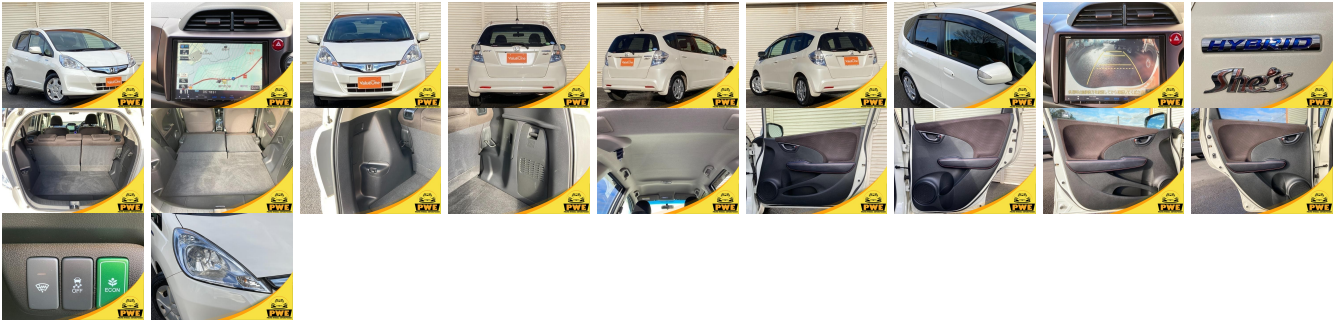

Vehicle Information

PWE 6067

HONDA

First Registration Year: 2013-06
Manufacture Year: 2013-06

Model:	FIT HYBRID	Chassis No:	GP1-123****	Transmission:	Automatic	Exterior:
Grade:	4.0	Engine:		Mileage:	39,539	Interior:
Fuel:	Hybrid	Seats:	5	Engine Capacity:	1,300	
Drive Train:	2WD			Color:	Pearl White	

Vehicle Options:

Pwr Steering	Pwr Wind	Pwr Mirrors	Center Lock
Air Cond	Reverse Camera	Pwr Slide Door	Easy Closer
Cruise Control	ABS	Air Bag	Fog Lamps
HID Head Lamps	LED Head Lamps	Spare Key	Remote Key
Push Start	Seat Heater	Pwr Seat	Leather Seat
Floor Mat	Sun Roof	Alloy Wheels	Grill Guard
Rear Wiper	Rear Spoiler	Stereo	Navi/TV
Car CD	Car MD	AUX	Spare Tire
Spare Tire Case	Puncture Repairing Kit	Tool	Jack
Operators Manual	Maint. Record		