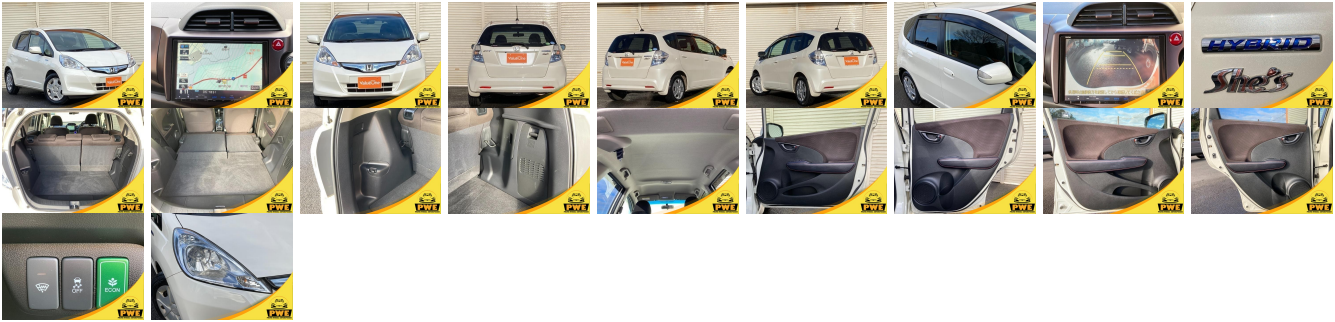

Vehicle Information

PWE 6067

HONDA

First Registration Year: 2013-06
Manufacture Year: 2013-06

Model:	FIT HYBRID	Chassis No:	GP1-123****	Transmission:	Automatic	Exterior:	
Grade:	4.0	Engine:		Mileage:	39,539	Interior:	
Fuel:	Hybrid	Seats:	5	Engine Capacity:	1,300		
Drive Train:	2WD			Color:	Pearl White		

Vehicle Options:

Pwr Steering	Pwr Wind	Pwr Mirrors	Center Lock
Air Cond	Reverse Camera	Pwr Slide Door	Easy Closer
Cruise Control	ABS	Air Bag	Fog Lamps
HID Head Lamps	LED Head Lamps	Spare Key	Remote Key
Push Start	Seat Heater	Pwr Seat	Leather Seat
Floor Mat	Sun Roof	Alloy Wheels	Grill Guard
Rear Wiper	Rear Spoiler	Stereo	Navi/TV
Car CD	Car MD	AUX	Spare Tire
Spare Tire Case	Puncture Repairing Kit	Tool	Jack
Operators Manual	Maint. Record		