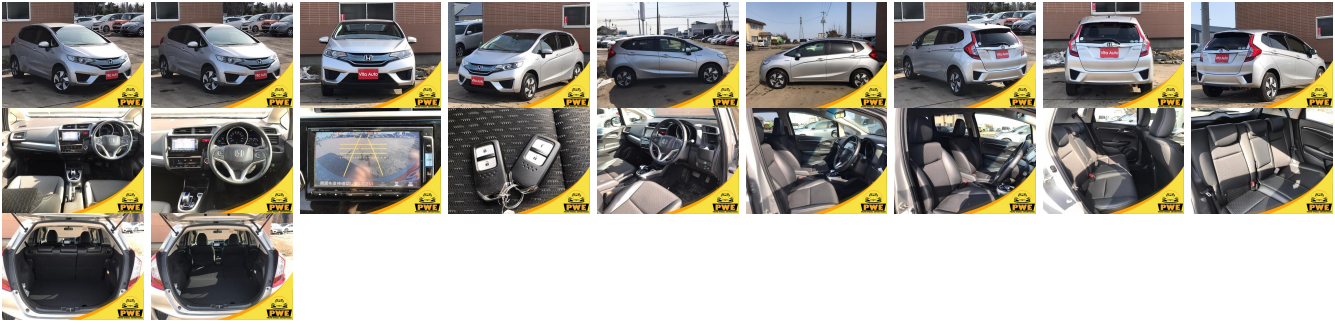

Vehicle Information

PWE 6063

HONDA

First Registration Year: 2014-04
Manufacture Year: 2014-04

Model:	FIT HYBRID L PACKAGE	Chassis No:	GP6-300****	Transmission:	Automatic	Exterior:	
Grade:	4.0	Engine:		Mileage:	37,000	Interior:	
Fuel:	Hybrid	Seats:	5	Engine Capacity:	1,500		
Drive Train:	4WD			Color:	Silver M		

Vehicle Options:

Pwr Steering	Pwr Wind	Pwr Mirrors	Center Lock
Air Cond	Reverse Camera	Pwr Slide Door	Easy Closer
Cruise Control	ABS	Air Bag	Fog Lamps
HID Head Lamps	LED Head Lamps	Spare Key	Remote Key
Push Start	Seat Heater	Pwr Seat	Leather Seat
Floor Mat	Sun Roof	Alloy Wheels	Grill Guard
Rear Wiper	Rear Spoiler	Stereo	Navi/TV
Car CD	Car MD	AUX	Spare Tire
Spare Tire Case	Puncture Repairing Kit	Tool	Jack
Operators Manual	Maint. Record		