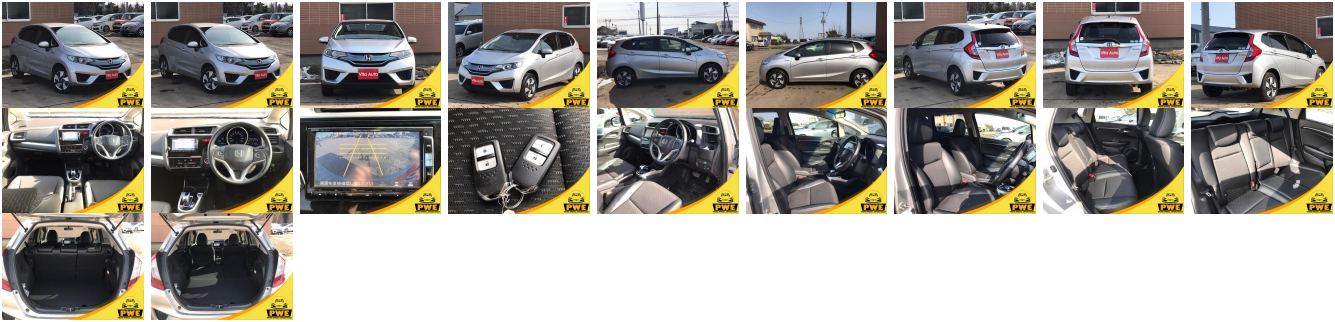

Vehicle Information

PWE 6063

HONDA

First Registration Year: 2014-04
Manufacture Year: 2014-04

Model:	FIT HYBRID L PACKAGE	Chassis No:	GP6-300****	Transmission:	Automatic	Exterior:
Grade:	4.0	Engine:		Mileage:	37,000	Interior:
Fuel:	Hybrid	Seats:	5	Engine Capacity:	1,500	
Drive Train:	4WD			Color:	Silver M	

Vehicle Options:

Pwr Steering	Pwr Wind	Pwr Mirrors	Center Lock
Air Cond	Reverse Camera	Pwr Slide Door	Easy Closer
Cruise Control	ABS	Air Bag	Fog Lamps
HID Head Lamps	LED Head Lamps	Spare Key	Remote Key
Push Start	Seat Heater	Pwr Seat	Leather Seat
Floor Mat	Sun Roof	Alloy Wheels	Grill Guard
Rear Wiper	Rear Spoiler	Stereo	Navi/TV
Car CD	Car MD	AUX	Spare Tire
Spare Tire Case	Puncture Repairing Kit	Tool	Jack
Operators Manual	Maint. Record		