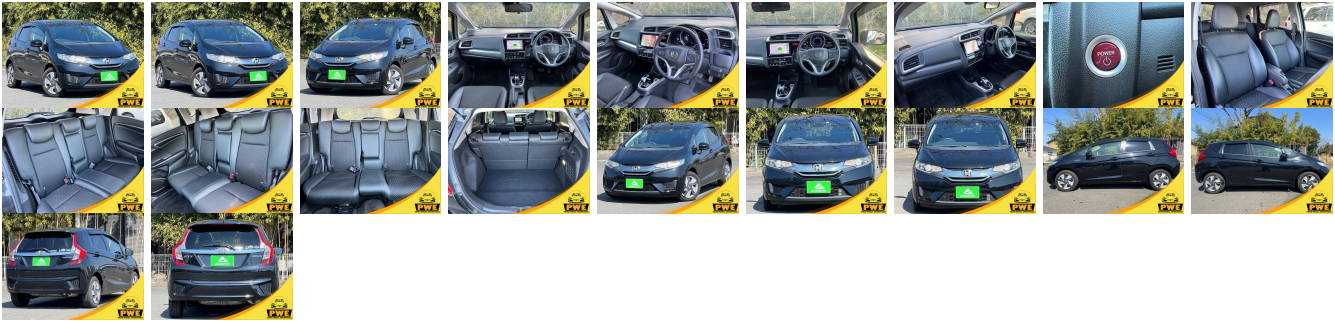

Vehicle Information

PWE 1457

HONDA

First Registration Year: 2015-09
Manufacture Year: 2015-09

Model:	FIT HYBRID L PACKAGE	Chassis No:	GP5-422****	Transmission:	Automatic	Exterior:	
Grade:	4.5	Engine:		Mileage:	45,000	Interior:	
Fuel:	Hybrid	Seats:	5	Engine Capacity:	1,500		
Drive Train:	2WD			Color:	BLACK		

Vehicle Options:

Pwr Steering	Pwr Wind	Pwr Mirrors	Center Lock
Air Cond	Reverse Camera	Pwr Slide Door	Easy Closer
Cruise Control	ABS	Air Bag	Fog Lamps
HID Head Lamps	LED Head Lamps	Spare Key	Remote Key
Push Start	Seat Heater	Pwr Seat	Leather Seat
Floor Mat	Sun Roof	Alloy Wheels	Grill Guard
Rear Wiper	Rear Spoiler	Stereo	Navi/TV
Car CD	Car MD	AUX	Spare Tire
Spare Tire Case	Puncture Repairing Kit	Tool	Jack
Operators Manual	Maint. Record		