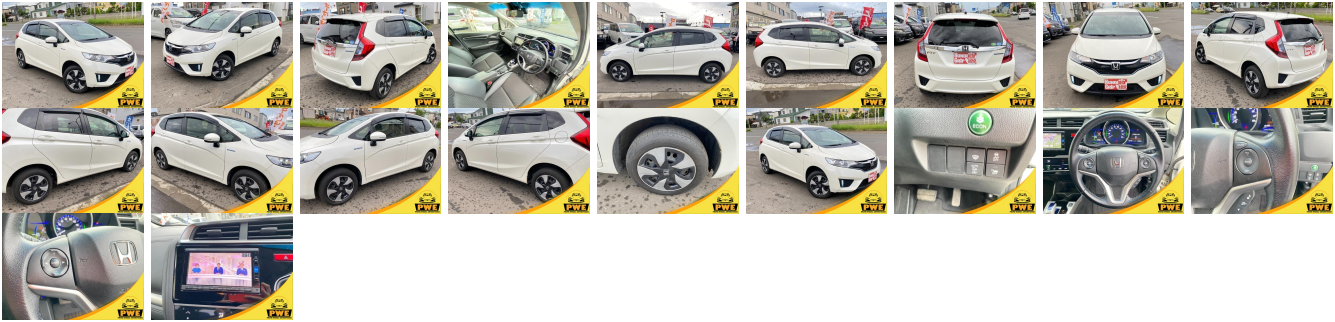

Vehicle Information

PWE 6076

HONDA

First Registration Year: 2016-08
Manufacture Year: 2016-08

Model:	FIT HYBRID L PACKAGE	Chassis No:	GP6-330****	Transmission:	Automatic	Exterior:	
Grade:	4.0	Engine:		Mileage:	61,000	Interior:	
Fuel:	Hybrid	Seats:	5	Engine Capacity:	1,500		
Drive Train:				Color:	White		

Vehicle Options:

Pwr Steering	Pwr Wind	Pwr Mirrors	Center Lock
Air Cond	Reverse Camera	Pwr Slide Door	Easy Closer
Cruise Control	ABS	Air Bag	Fog Lamps
HID Head Lamps	LED Head Lamps	Spare Key	Remote Key
Push Start	Seat Heater	Pwr Seat	Leather Seat
Floor Mat	Sun Roof	Alloy Wheels	Grill Guard
Rear Wiper	Rear Spoiler	Stereo	Navi/TV
Car CD	Car MD	AUX	Spare Tire
Spare Tire Case	Puncture Repairing Kit	Tool	Jack
Operators Manual	Maint. Record		