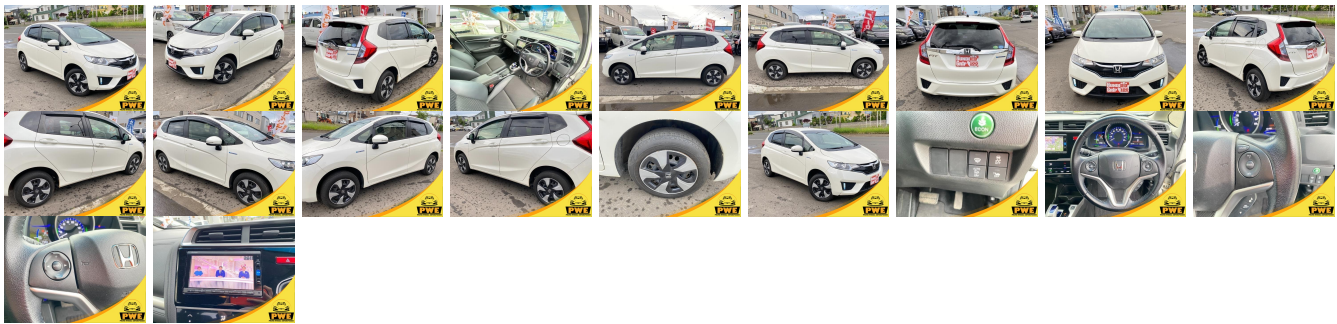

Vehicle Information

PWE 6076

HONDA

First Registration Year: 2016-08
 Manufacture Year: 2016-08

Model: FIT HYBRID L PACKAGE **Chassis No:** GP6-330**** **Transmission:** Automatic **Exterior:**
Grade: 4.0 **Engine:** **Mileage:** 61,000 **Interior:**
Fuel: Hybrid **Seats:** 5 **Engine Capacity:** 1,500
Drive Train: **Color:** White

Vehicle Options:

Pwr Steering	Pwr Wind	Pwr Mirrors	Center Lock
Air Cond	Reverse Camera	Pwr Slide Door	Easy Closer
Cruise Control	ABS	Air Bag	Fog Lamps
HID Head Lamps	LED Head Lamps	Spare Key	Remote Key
Push Start	Seat Heater	Pwr Seat	Leather Seat
Floor Mat	Sun Roof	Alloy Wheels	Grill Guard
Rear Wiper	Rear Spoiler	Stereo	Navi/TV
Car CD	Car MD	AUX	Spare Tire
Spare Tire Case	Puncture Repairing Kit	Tool	Jack
Operators Manual	Maint. Record		