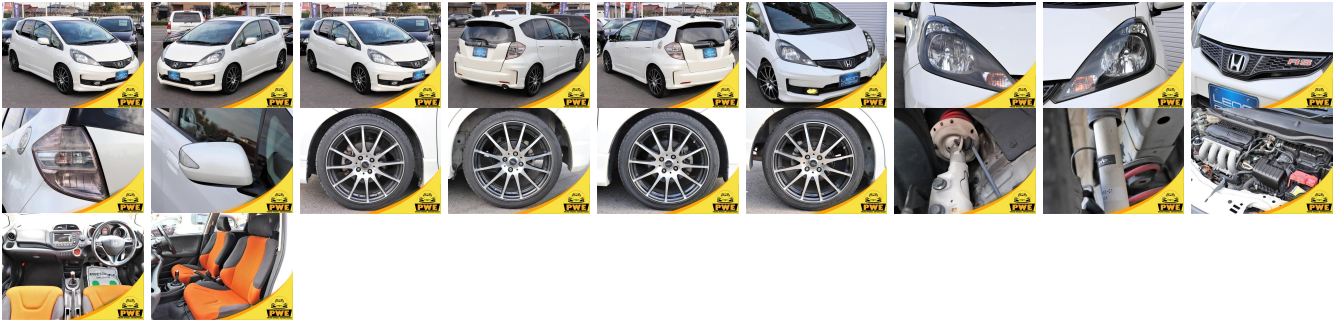

Vehicle Information

PWE 6089

HONDA

First Registration Year: 2010-01
 Manufacture Year: 2010-01

Model:	FIT RS	Chassis No:	GE8-123****	Transmission:	Manual	Exterior:
Grade:	4.0	Engine:		Mileage:	39,556	Interior:
Fuel:	Petrol	Seats:	5	Engine Capacity:	1,500	
Drive Train:	2WD			Color:	White	

Vehicle Options:

Pwr Steering	Pwr Wind	Pwr Mirrors	Center Lock
Air Cond	Reverse Camera	Pwr Slide Door	Easy Closer
Cruise Control	ABS	Air Bag	Fog Lamps
HID Head Lamps	LED Head Lamps	Spare Key	Remote Key
Push Start	Seat Heater	Pwr Seat	Leather Seat
Floor Mat	Sun Roof	Alloy Wheels	Grill Guard
Rear Wiper	Rear Spoiler	Stereo	Navi/TV
Car CD	Car MD	AUX	Spare Tire
Spare Tire Case	Puncture Repairing Kit	Tool	Jack
Operators Manual	Maint. Record		