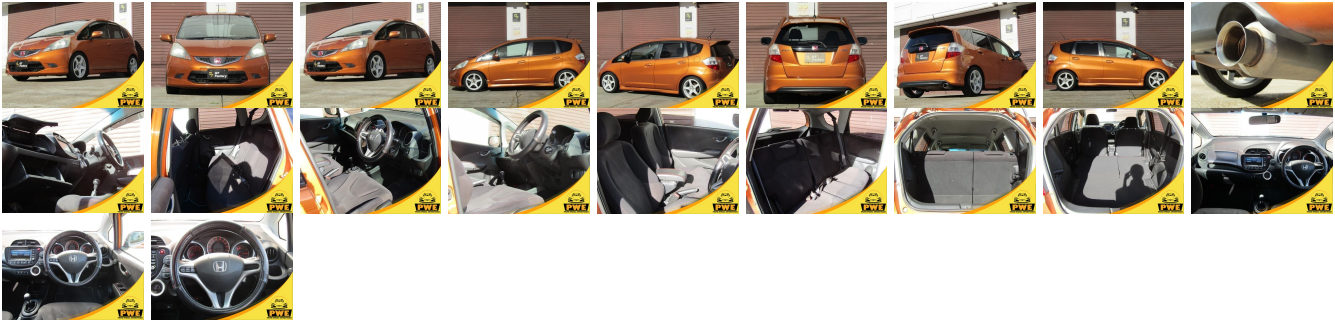

## Vehicle Information

PWE 6081

HONDA

**First Registration Year:** 2010-02  
**Manufacture Year:** 2010-02

<b>Model:</b>	FIT RS	<b>Chassis No:</b>	GE8-131****	<b>Transmission:</b>	Manual	<b>Exterior:</b>	
<b>Grade:</b>	4.0	<b>Engine:</b>		<b>Mileage:</b>	48,000	<b>Interior:</b>	
<b>Fuel:</b>	Petrol	<b>Seats:</b>	5	<b>Engine Capacity:</b>	1,500		
<b>Drive Train:</b>				<b>Color:</b>	Orange		

## Vehicle Options:

Pwr Steering	Pwr Wind	Pwr Mirrors	Center Lock
Air Cond	Reverse Camera	Pwr Slide Door	Easy Closer
Cruise Control	ABS	Air Bag	Fog Lamps
HID Head Lamps	LED Head Lamps	Spare Key	Remote Key
Push Start	Seat Heater	Pwr Seat	Leather Seat
Floor Mat	Sun Roof	Alloy Wheels	Grill Guard
Rear Wiper	Rear Spoiler	Stereo	Navi/TV
Car CD	Car MD	AUX	Spare Tire
Spare Tire Case	Puncture Repairing Kit	Tool	Jack
Operators Manual	Maint. Record		