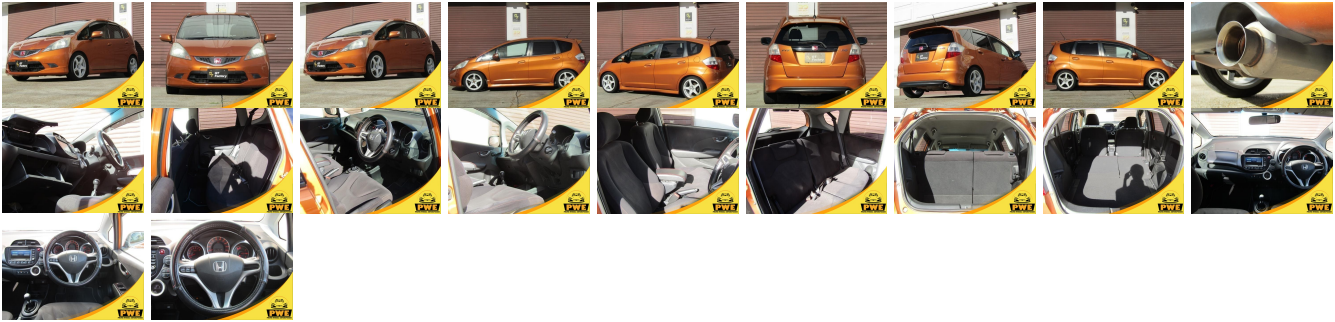

Vehicle Information

PWE 6081

HONDA

First Registration Year: 2010-02
Manufacture Year: 2010-02

Model:	FIT RS	Chassis No:	GE8-131****	Transmission:	Manual	Exterior:	
Grade:	4.0	Engine:		Mileage:	48,000	Interior:	
Fuel:	Petrol	Seats:	5	Engine Capacity:	1,500		
Drive Train:				Color:	Orange		

Vehicle Options:

Pwr Steering	Pwr Wind	Pwr Mirrors	Center Lock
Air Cond	Reverse Camera	Pwr Slide Door	Easy Closer
Cruise Control	ABS	Air Bag	Fog Lamps
HID Head Lamps	LED Head Lamps	Spare Key	Remote Key
Push Start	Seat Heater	Pwr Seat	Leather Seat
Floor Mat	Sun Roof	Alloy Wheels	Grill Guard
Rear Wiper	Rear Spoiler	Stereo	Navi/TV
Car CD	Car MD	AUX	Spare Tire
Spare Tire Case	Puncture Repairing Kit	Tool	Jack
Operators Manual	Maint. Record		