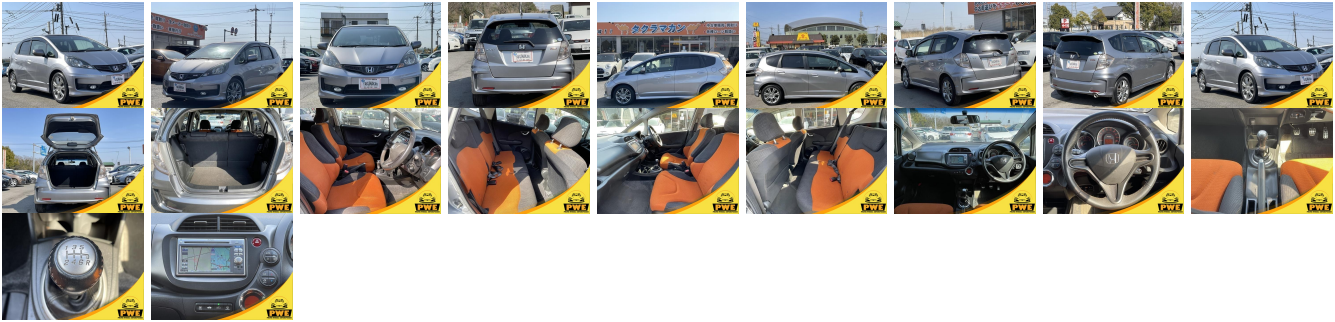

Vehicle Information

PWE 6080

HONDA

First Registration Year: 2012-01
 Manufacture Year: 2012-01

Model: FIT RS **Chassis No:** GE8-152**** **Transmission:** Manual **Exterior:**
Grade: 4.0 **Engine:** **Mileage:** 57,506 **Interior:**
Fuel: Petrol **Seats:** 5 **Engine Capacity:** 1,500
Drive Train: **Color:** Gray

Vehicle Options:

Pwr Steering	Pwr Wind	Pwr Mirrors	Center Lock
Air Cond	Reverse Camera	Pwr Slide Door	Easy Closer
Cruise Control	ABS	Air Bag	Fog Lamps
HID Head Lamps	LED Head Lamps	Spare Key	Remote Key
Push Start	Seat Heater	Pwr Seat	Leather Seat
Floor Mat	Sun Roof	Alloy Wheels	Grill Guard
Rear Wiper	Rear Spoiler	Stereo	Navi/TV
Car CD	Car MD	AUX	Spare Tire
Spare Tire Case	Puncture Repairing Kit	Tool	Jack
Operators Manual	Maint. Record		