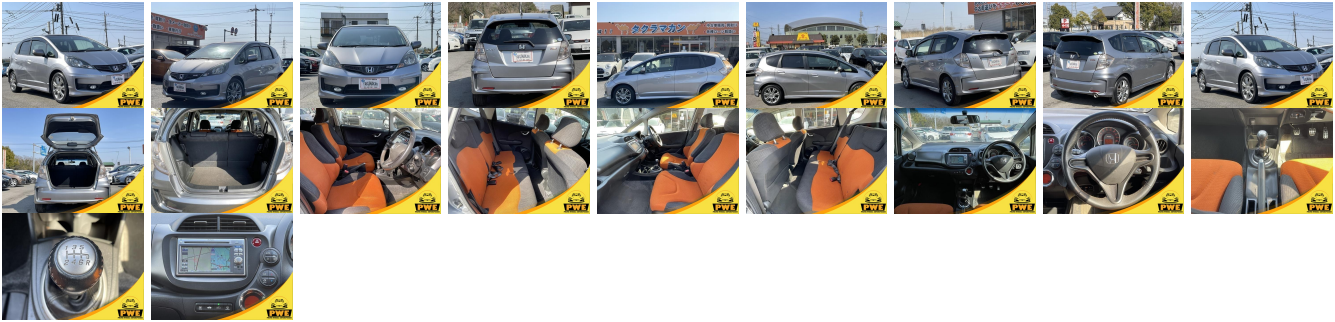

Vehicle Information

PWE 6080

HONDA

First Registration Year: 2012-01
Manufacture Year: 2012-01

Model:	FIT RS	Chassis No:	GE8-152****	Transmission:	Manual	Exterior:	
Grade:	4.0	Engine:		Mileage:	57,506	Interior:	
Fuel:	Petrol	Seats:	5	Engine Capacity:	1,500		
Drive Train:				Color:	Gray		

Vehicle Options:

Pwr Steering	Pwr Wind	Pwr Mirrors	Center Lock
Air Cond	Reverse Camera	Pwr Slide Door	Easy Closer
Cruise Control	ABS	Air Bag	Fog Lamps
HID Head Lamps	LED Head Lamps	Spare Key	Remote Key
Push Start	Seat Heater	Pwr Seat	Leather Seat
Floor Mat	Sun Roof	Alloy Wheels	Grill Guard
Rear Wiper	Rear Spoiler	Stereo	Navi/TV
Car CD	Car MD	AUX	Spare Tire
Spare Tire Case	Puncture Repairing Kit	Tool	Jack
Operators Manual	Maint. Record		