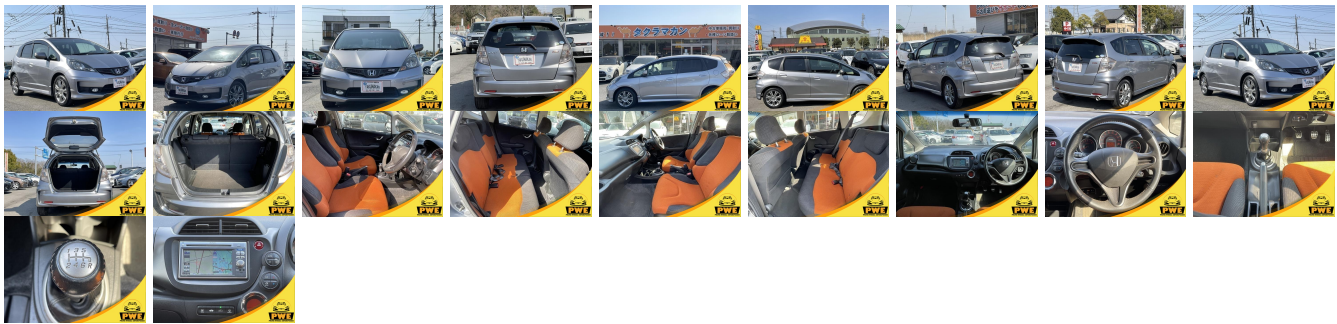

Vehicle Information

PWE 6080

HONDA
 First Registration Year: 2012-01
 Manufacture Year: 2012-01

Model: FIT RS **Chassis No:** GE8-152**** **Transmission:** Manual **Exterior:**
Grade: 4.0 **Engine:** **Mileage:** 57,506 **Interior:**
Fuel: Petrol **Seats:** 5 **Engine Capacity:** 1,500
Drive Train: **Color:** Gray

Vehicle Options:

Pwr Steering	Pwr Wind	Pwr Mirrors	Center Lock
Air Cond	Reverse Camera	Pwr Slide Door	Easy Closer
Cruise Control	ABS	Air Bag	Fog Lamps
HID Head Lamps	LED Head Lamps	Spare Key	Remote Key
Push Start	Seat Heater	Pwr Seat	Leather Seat
Floor Mat	Sun Roof	Alloy Wheels	Grill Guard
Rear Wiper	Rear Spoiler	Stereo	Navi/TV
Car CD	Car MD	AUX	Spare Tire
Spare Tire Case	Puncture Repairing Kit	Tool	Jack
Operators Manual	Maint. Record		